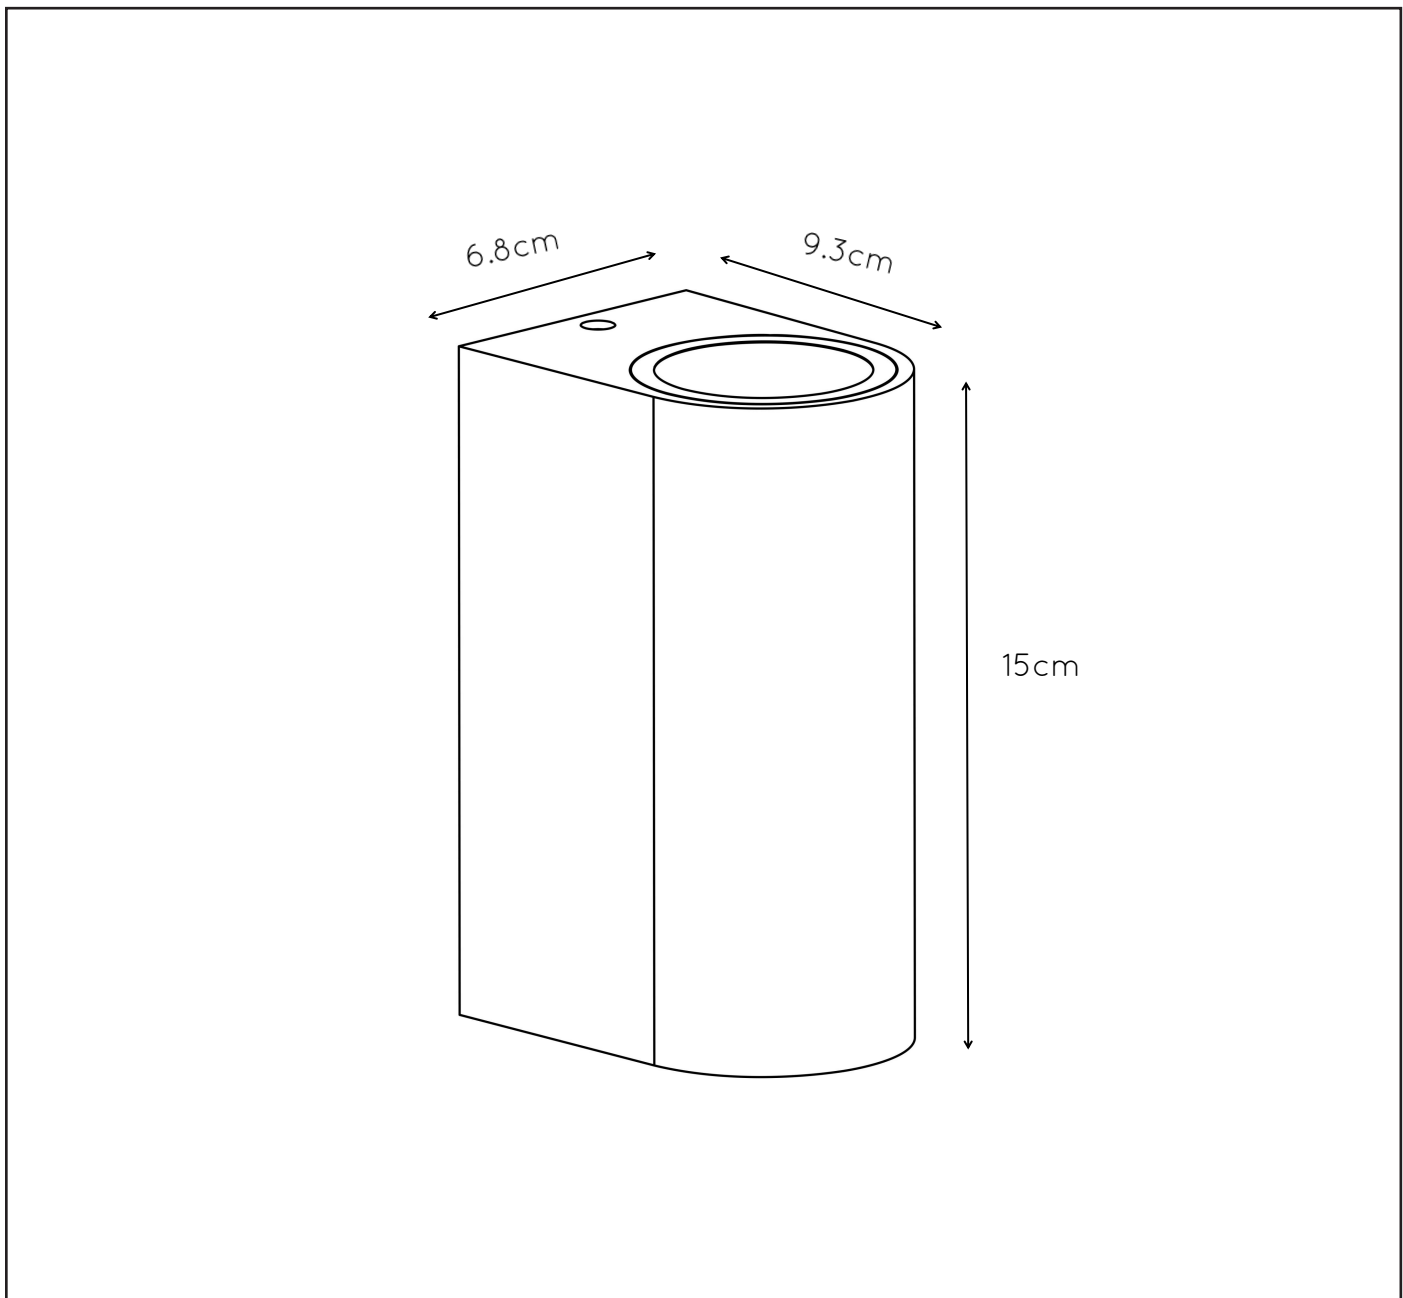

BOOGY

Item number : 27863/02/97

EAN code : 5411212271051