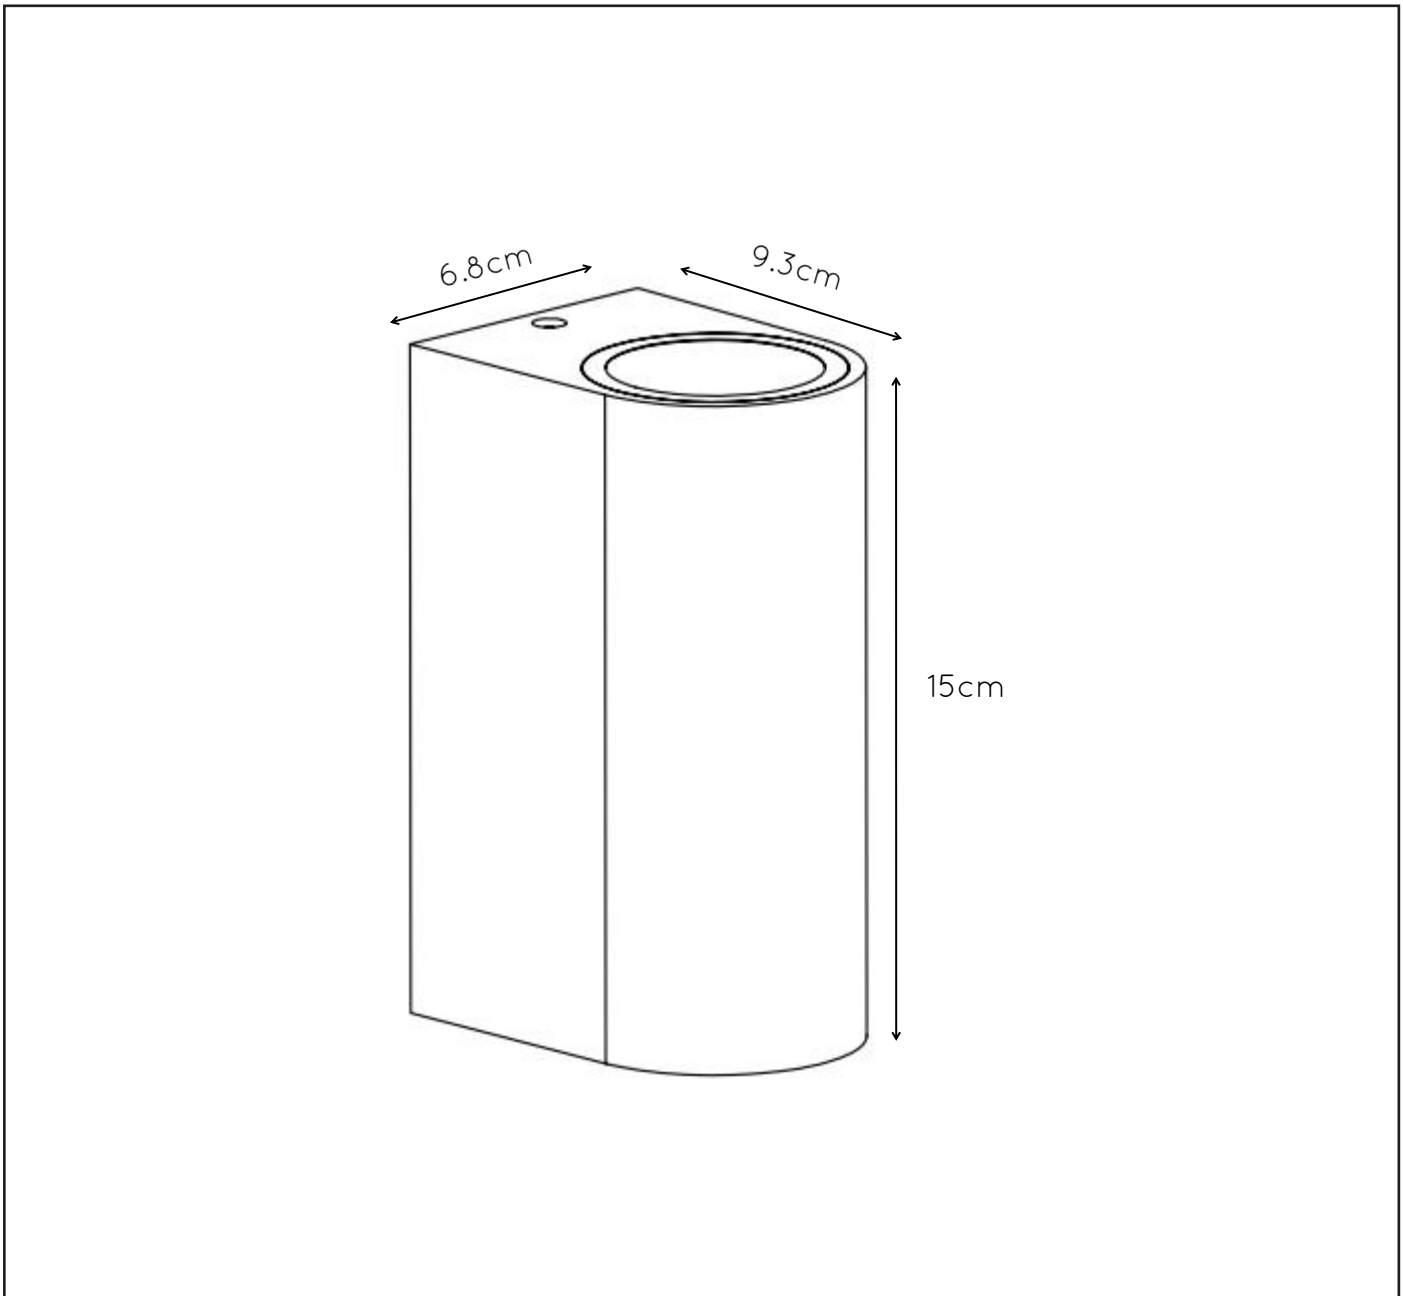

LUCIDE

TECHNICAL DRAWING & DIMENSIONS

BOOGY

Item number : 27863/02/30

EAN code : 5411212271044

For more specifications, dimensions please visit
www.lucide.com