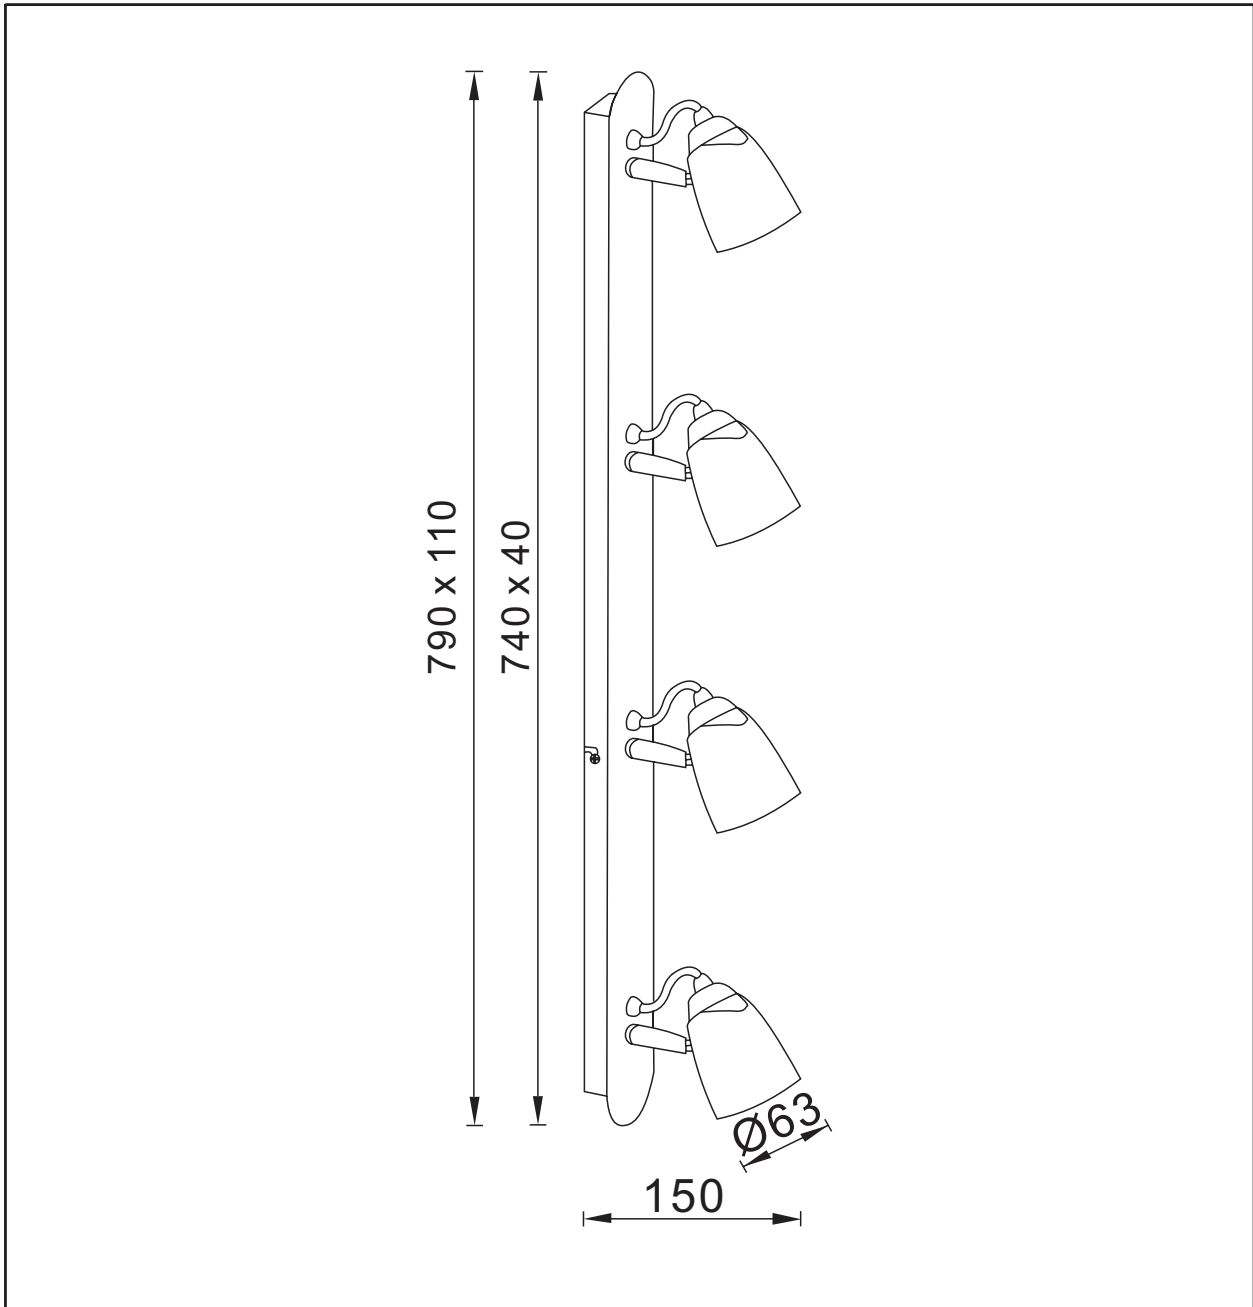

# LUCIDE

Item number: 26956/20/30, 26956/20/31, 26956/20/17

## Technical details

Materials used:	Metal
Color:	Black, White, Black+Red copper
Dimmable and how is fixture dimmable	Yes
Size:	Height: 15cm
	Length: 79cm
	Width: 11cm
	Net weight: 1.7kg
Power requirements:	220-240V~50Hz
Bulb type and maximum wattage:	GU10 LED 5W
Number of bulbs:	4xGU10 LED
IP degree:	IP20