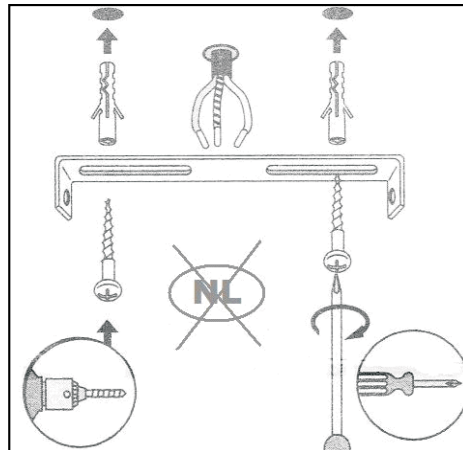

## Technical details

Materials used:	Metal
Color:	Black, White, Black+Red copper
Dimmable and how is fixture dimmable	Yes
Size:	Height: 15cm
	Length: 79cm
	Width: 11cm
	Net weight: 1.7kg
Power requirements:	220-240V~50Hz
Bulb type and maximum wattage:	GU10 LED 5W
Number of bulbs:	4xGU10 LED
IP degree:	IP20