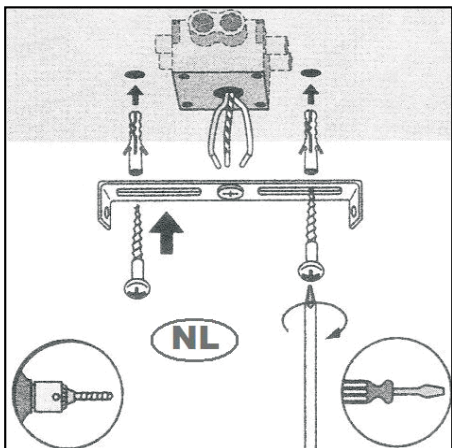

## Technical details

Materials used:	Metal
Color:	Black, White, Black+Red copper
Dimmable and how is fixture dimmable	Yes
Size:	Height: 15cm
	Length: 79cm
	Width: 11cm
	Net weight: 1.7kg
Power requirements:	220-240V~50Hz
Bulb type and maximum wattage:	GU10 LED 5W
Number of bulbs:	4xGU10 LED
IP degree:	IP20