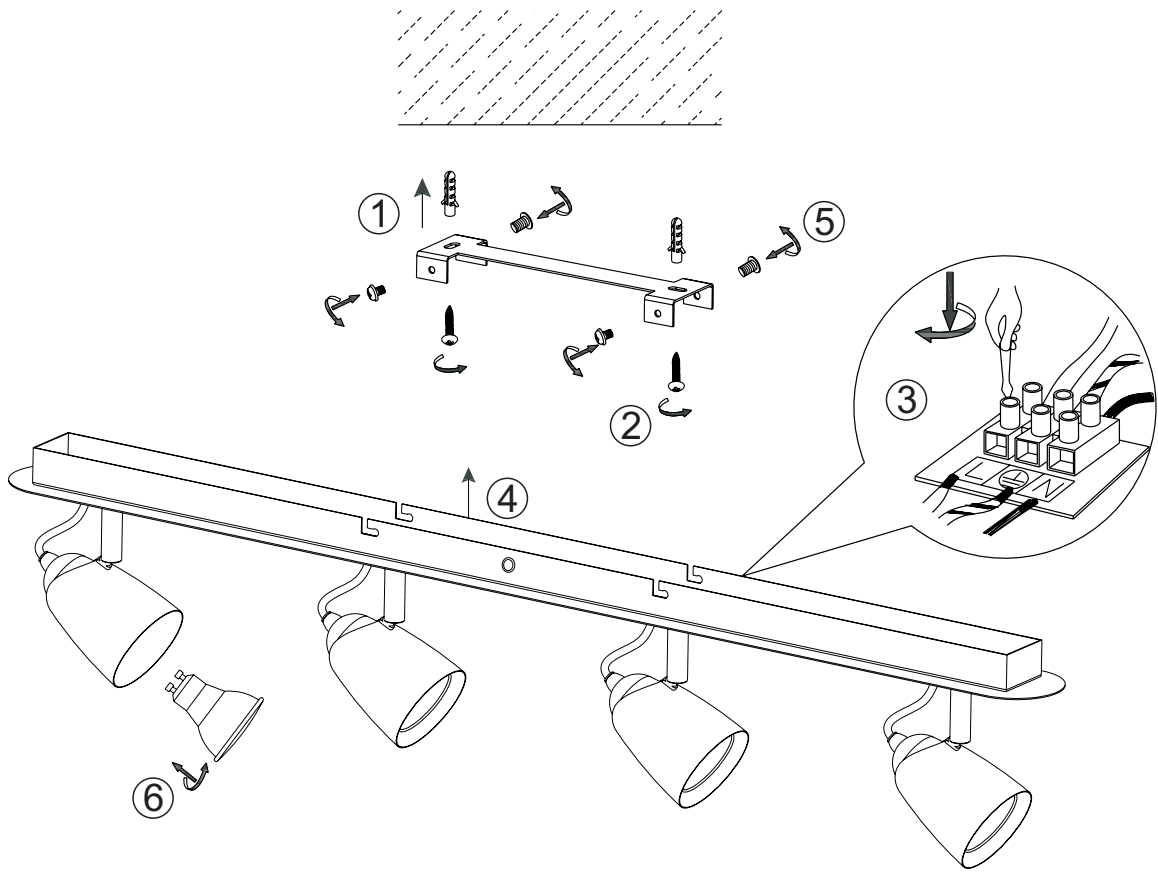

## Technical details

Materials used:	Metal
Color:	Black, White, Black+Red copper
Dimmable and how is fixture dimmable	Yes
Size:	Height: 15cm
	Length: 79cm
	Width: 11cm
	Net weight: 1.7kg
Power requirements:	220-240V~50Hz
Bulb type and maximum wattage:	GU10 LED 5W
Number of bulbs:	4xGU10 LED
IP degree:	IP20