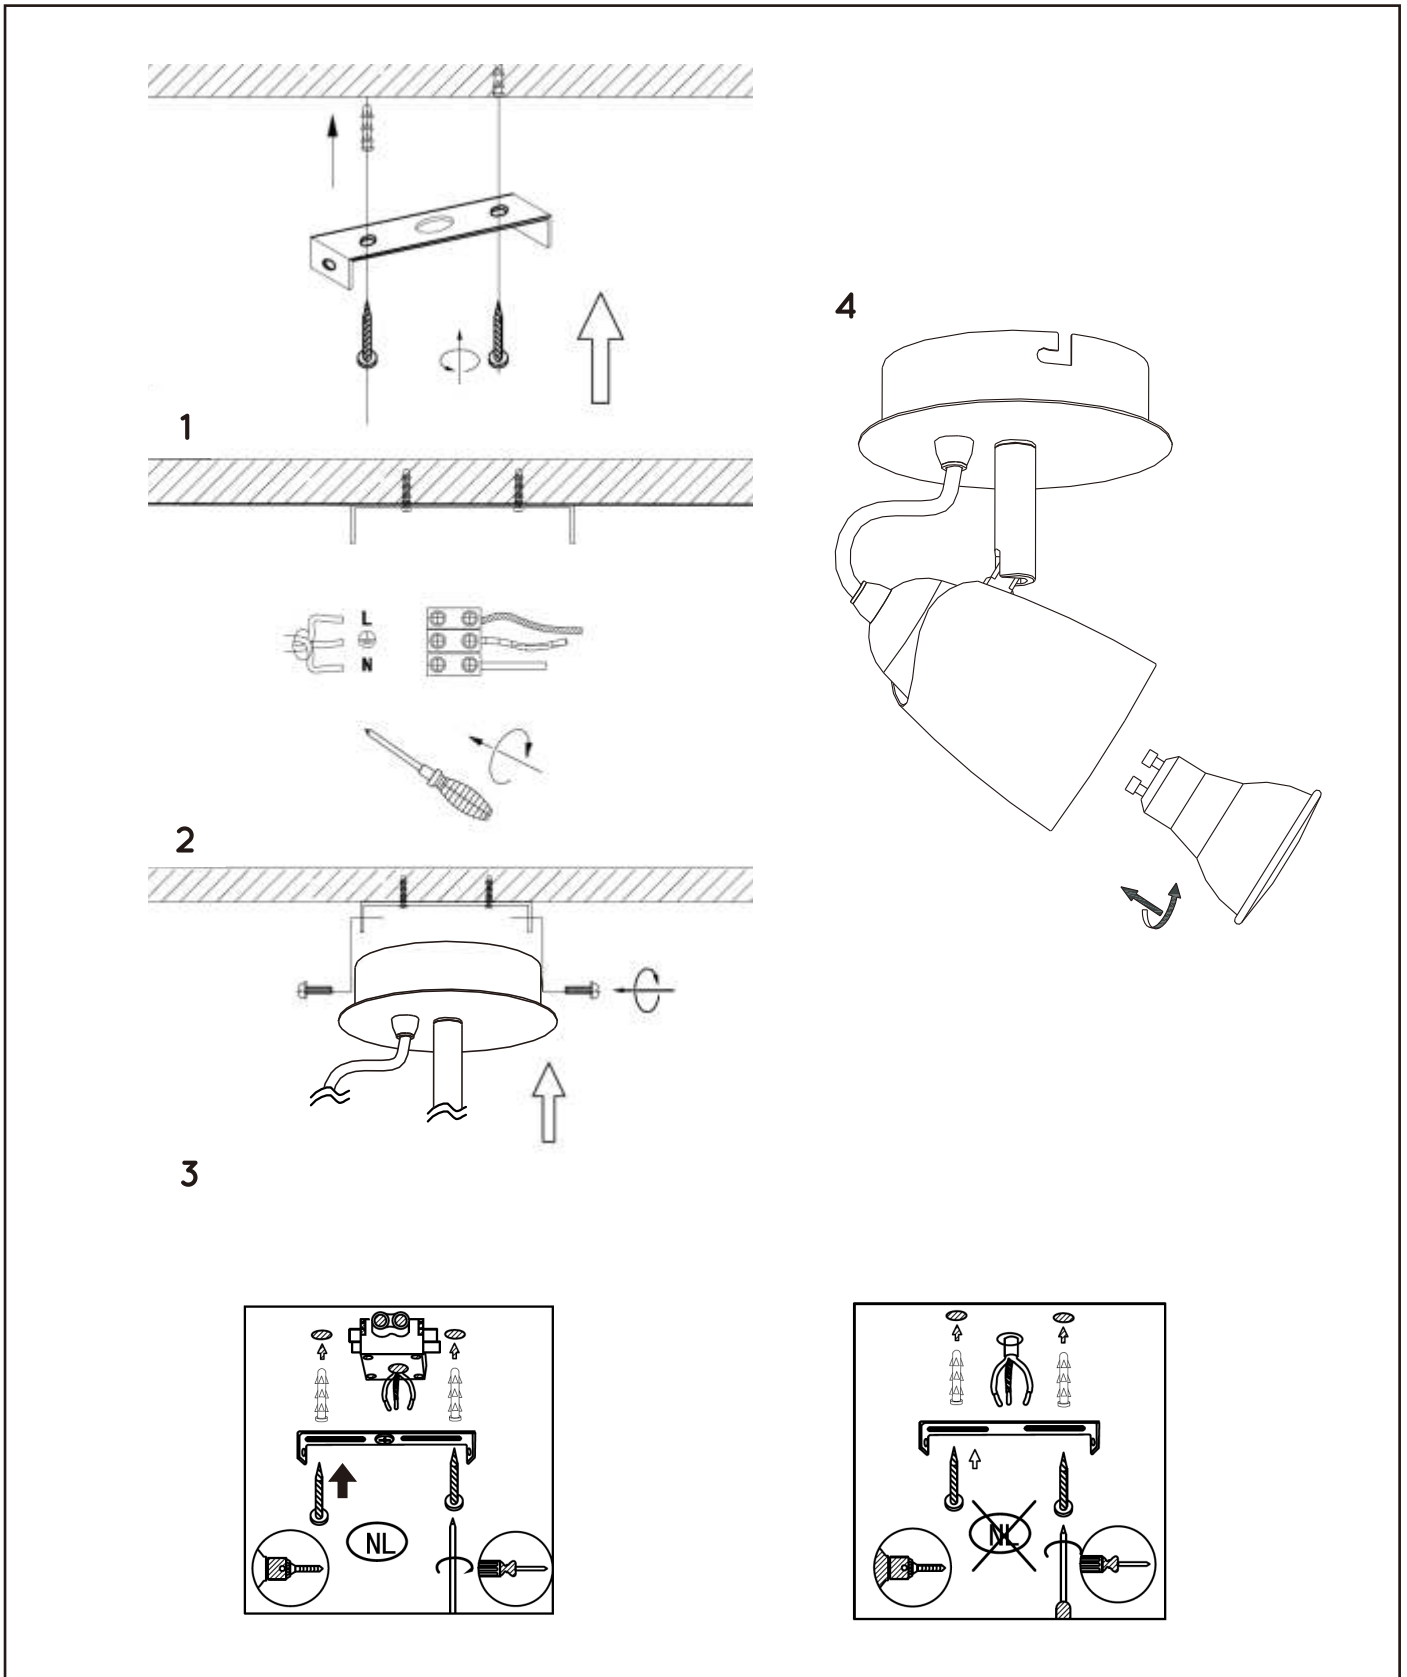

**RECOMMENDED LUCIDE
LIGHT SOURCE**

49006/05/30

Light source dimmable : Yes
Light source incl. : Yes

General

Dimensions LxWxH : 10 cm x 10 cm x 15 cm
Height minimum :
Height maximum : 15 cm
Dimensions shade LxWxH : Ø6.3x7cm
Main material : Metal
Ceiling rose material : Metal
Color : Black+Red copper
Style : Modern
Shape :
Weight : 0.35 kg
Warranty : 2 years

Product specifications

Dimmable : Yes
Light direction : Around (Diffuse)
Adjustable in height : Adjustable In Height (Before Installation)
Directional : Directional
Cable : Yes, Cable On Product
Cable length : 15 cm
Sensor : Without Sensor
Control : Light Switch Control
IP-Class : 20
Electric class : 1
Light source including ? : Yes
Lamp socket : GU10
Light source number : 1
Power requirements : 220-240V~50Hz
Bulb type & maximum wattage : GU10 LED 5W

For more specifications of this product please visit
www.lucide.com

RIDE-LED

Item number : 26956/05/17

EAN code : 5411212262233

Dit product bevat een lichtbron van energie-efficiëntieklasse G (oude klasse A+).