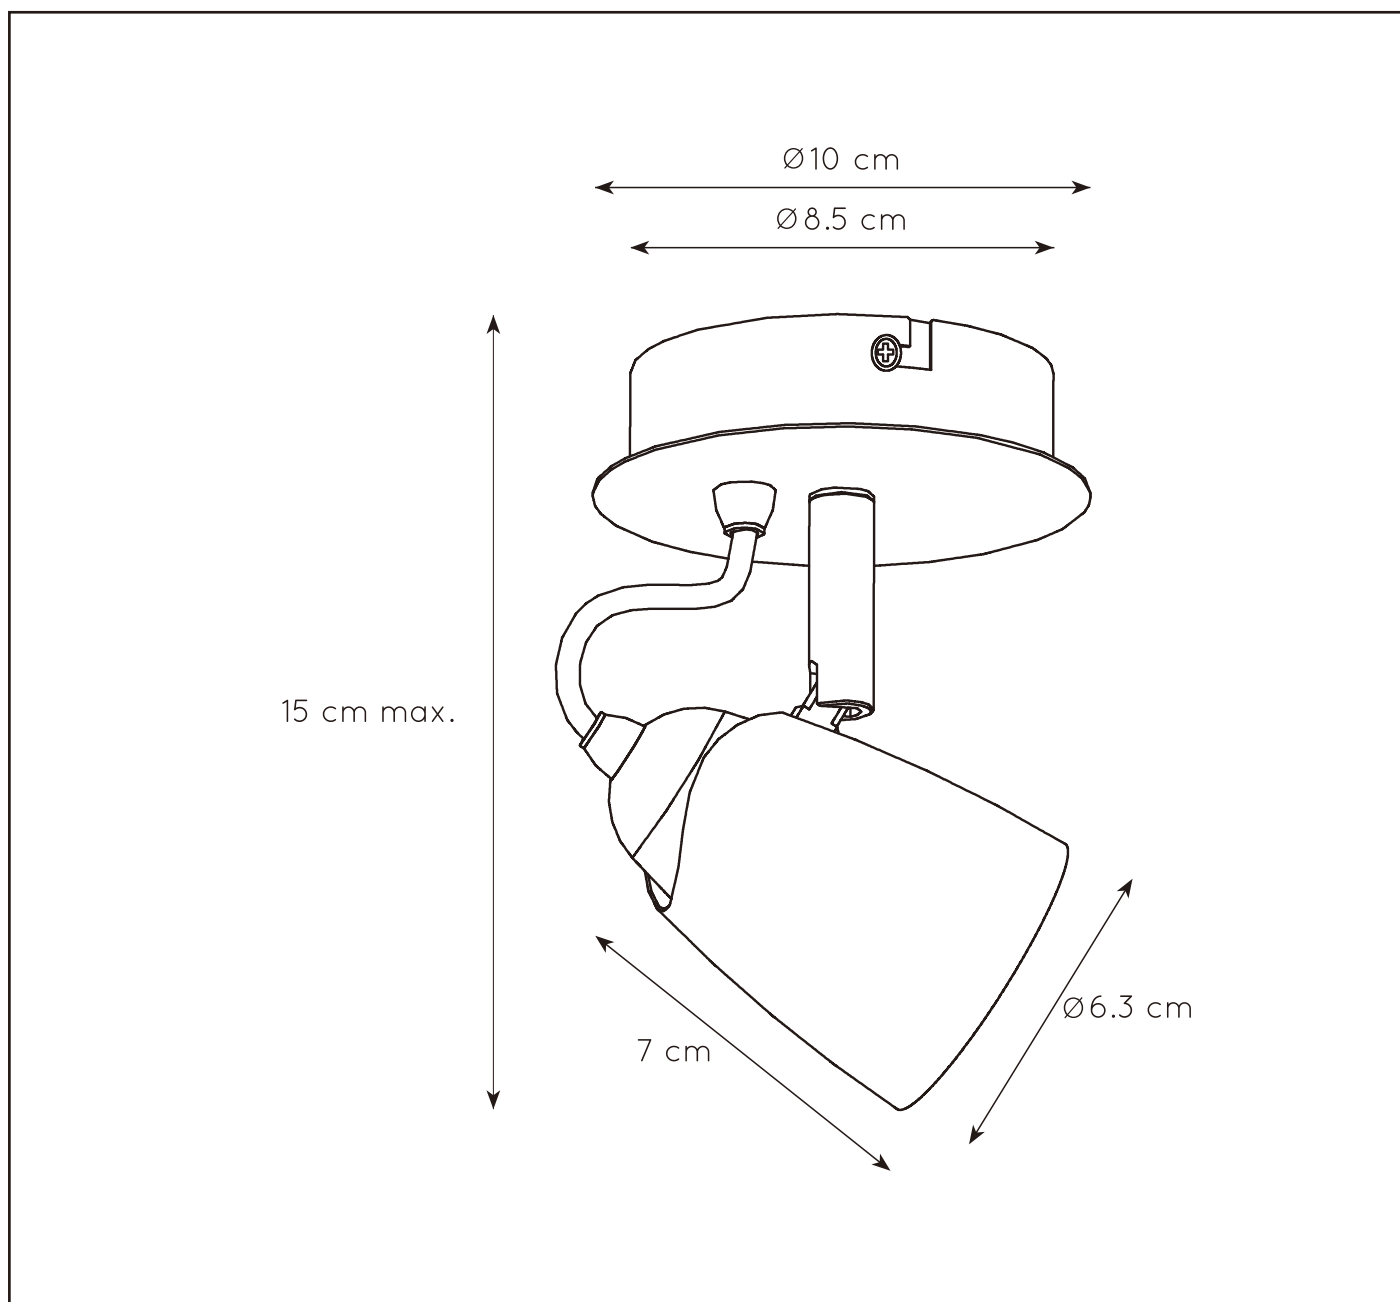

**RECOMMENDED LUCIDE
LIGHT SOURCE**

49006/05/30

Light source dimmable : Yes
Light source incl. : Yes

General

Dimensions LxWxH : 10 cm x 10 cm x 15 cm
Height minimum :
Height maximum : 15 cm
Dimensions shade LxWxH : Ø6.3x7cm
Main material : Metal
Ceiling rose material : Metal
Color : Black+Red copper
Style : Modern
Shape :
Weight : 0.35 kg
Warranty : 2 years

Product specifications

Dimmable : Yes
Light direction : Around (Diffuse)
Adjustable in height : Adjustable In Height (Before Installation)
Directional : Directional
Cable : Yes, Cable On Product
Cable length : 15 cm
Sensor : Without Sensor
Control : Light Switch Control
IP-Class : 20
Electric class : 1
Light source including ? : Yes
Lamp socket : GU10
Light source number : 1
Power requirements : 220-240V~50Hz
Bulb type & maximum wattage : GU10 LED 5W

For more specifications of this product please visit
www.lucide.com

RIDE-LED

Item number : 26956/05/17

EAN code : 5411212262233

Dit product bevat een lichtbron van energie-efficiëntieklasse G (oude klasse A+).