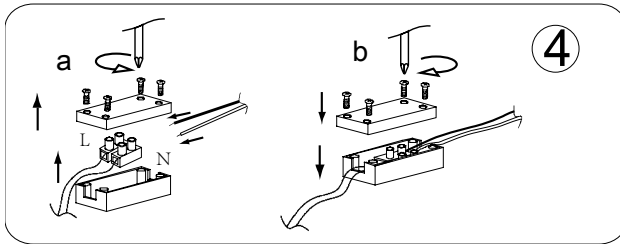

Item number: 26495/28/31、26495/28/50

Technical details

Materials used:	Copper
Color:	Matt white/ Matt grey
Dimmable and how is fixture dimmable	NO
Size:	Height: 170.0cm
	Length: 28cm
	Width: 28cm
	Net weight: 1.4kg
Power requirements:	220-240V~50Hz
Bulb type and maximum wattage:	LED Max.15W
Number of bulbs:	1XLED
IP degree:	IP20