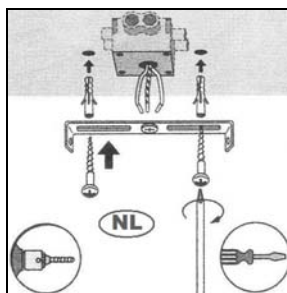

Item number: 26495/28/31、26495/28/50

Technical details

Materials used:	Copper
Color:	Matt white/ Matt grey
Dimmable and how is fixture dimmable	NO
Size:	Height: 170.0cm
	Length: 28cm
	Width: 28cm
	Net weight: 1.4kg
Power requirements:	220-240V~50Hz
Bulb type and maximum wattage:	LED Max.15W
Number of bulbs:	1XLED
IP degree:	IP20