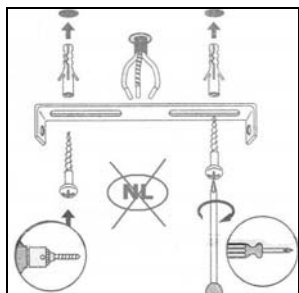

Item number: 26495/28/31、26495/28/50

Technical details

Materials used:	Copper
Color:	Matt white/ Matt grey
Dimmable and how is fixture dimmable	NO
Size:	Height: 170.0cm
	Length: 28cm
	Width: 28cm
	Net weight: 1.4kg
Power requirements:	220-240V~50Hz
Bulb type and maximum wattage:	LED Max.15W
Number of bulbs:	1XLED
IP degree:	IP20