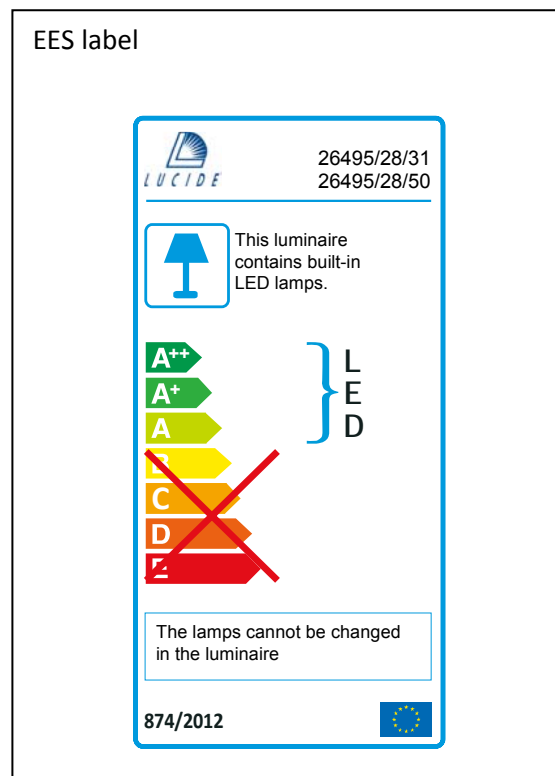

Exclusions pour la garantie : 1. Les pièces de verre cassées sur l'appareil ne seront remplacées que 14 jours à compter de l'achat par l'utilisateur final. 2. L'usure normale, la décoloration résultant d'une utilisation normale. 3. Les dégâts causés par des facteurs externes comme le feu, l'eau, une utilisation / installation ou maintenance incorrecte du produit.

Pour les réclamations de de garantie, le client doit remettre les appareils / pièces défectueuses et le ticket d'achat original.

Garantiebestimmungen:

Lucide NV garantiert für einen Zeitraum von 2 Jahren ab Kaufdatum und Kauf durch den Endkunden, dass das gelieferte Produkt frei von Material- und Herstellungsfehlern ist, sofern das Produkt gemäß der Bedienungsanleitung installiert und gewartet wird.

Von der Garantie ausgenommen: 1. Gebrochene Glasteile der Fassung werden nur innerhalb von 14 Tagen ab Kauf durch den Endkunden ersetzt. 2. Normaler Verschleiß, Verfärbungen aufgrund des normalen Gebrauchs. 3. Beschädigungen aufgrund externer Ursachen wie Feuer, Wasser, unsachgemäße Nutzung/ Installation oder Wartung des Produkts.

Kunden müssen das defekte Produkt/Teil und den Originalkaufbeleg einsenden, um Garantieansprüche geltend zu machen.

Other languages of the manual and further explanations can be found on our website.