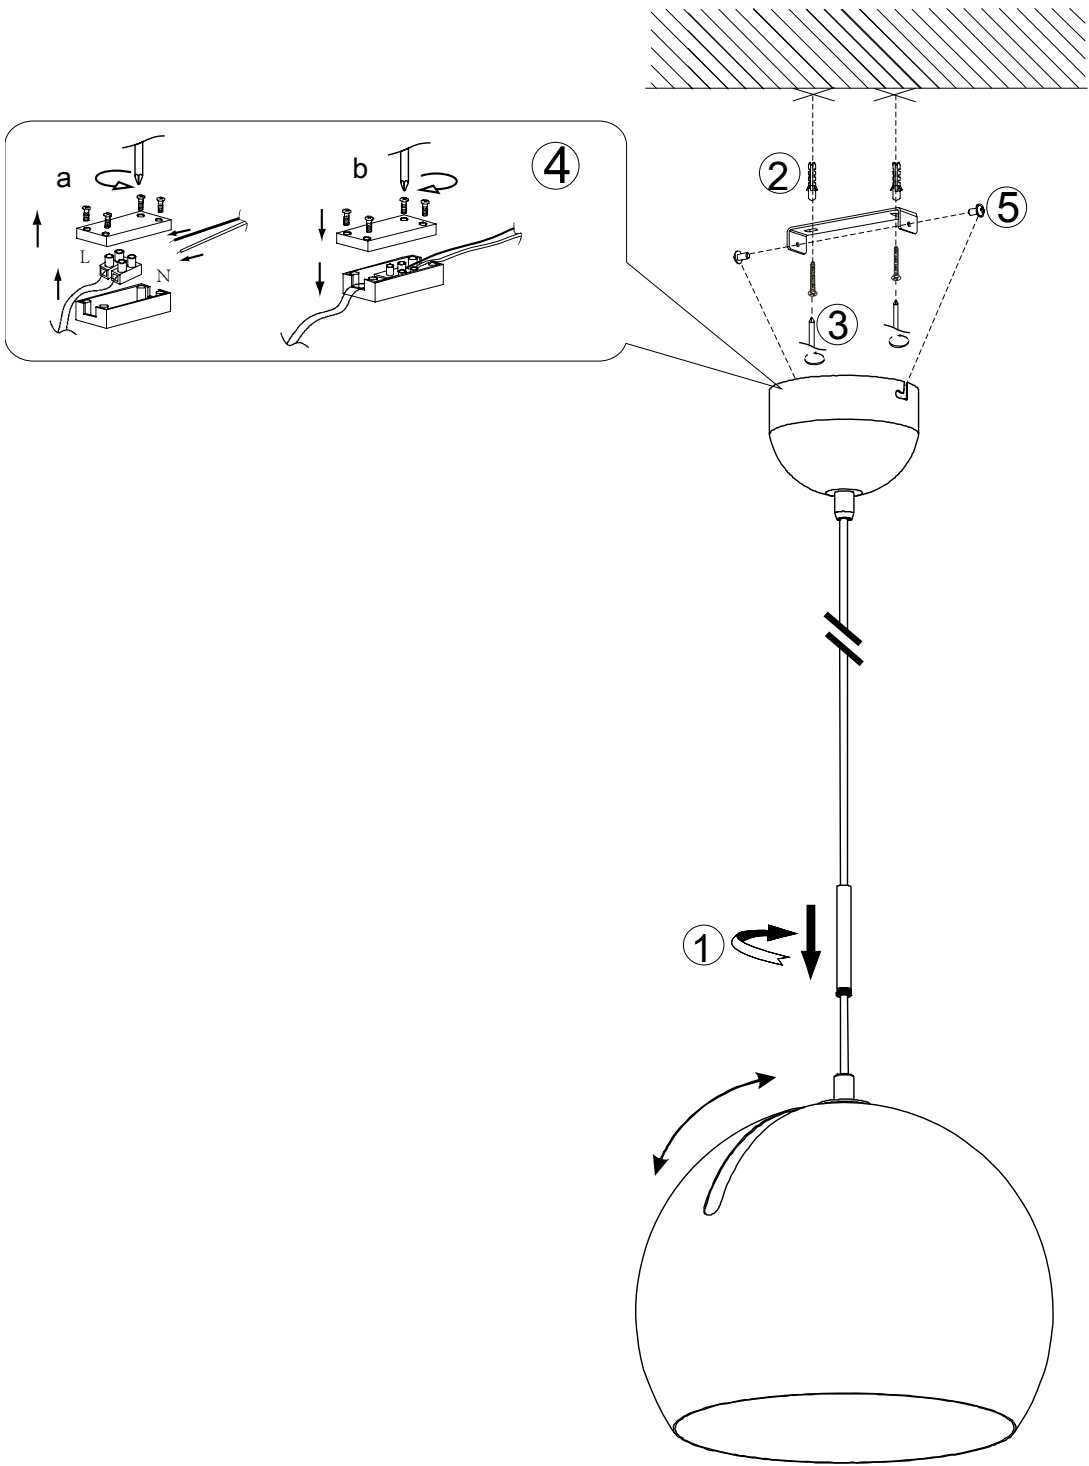

Item number: 26495/28/31、26495/28/50

Technical details

Materials used:	Copper
Color:	Matt white/ Matt grey
Dimmable and how is fixture dimmable	NO
Size:	Height: 170.0cm
	Length: 28cm
	Width: 28cm
	Net weight: 1.4kg
Power requirements:	220-240V~50Hz
Bulb type and maximum wattage:	LED Max.15W
Number of bulbs:	1XLED
IP degree:	IP20