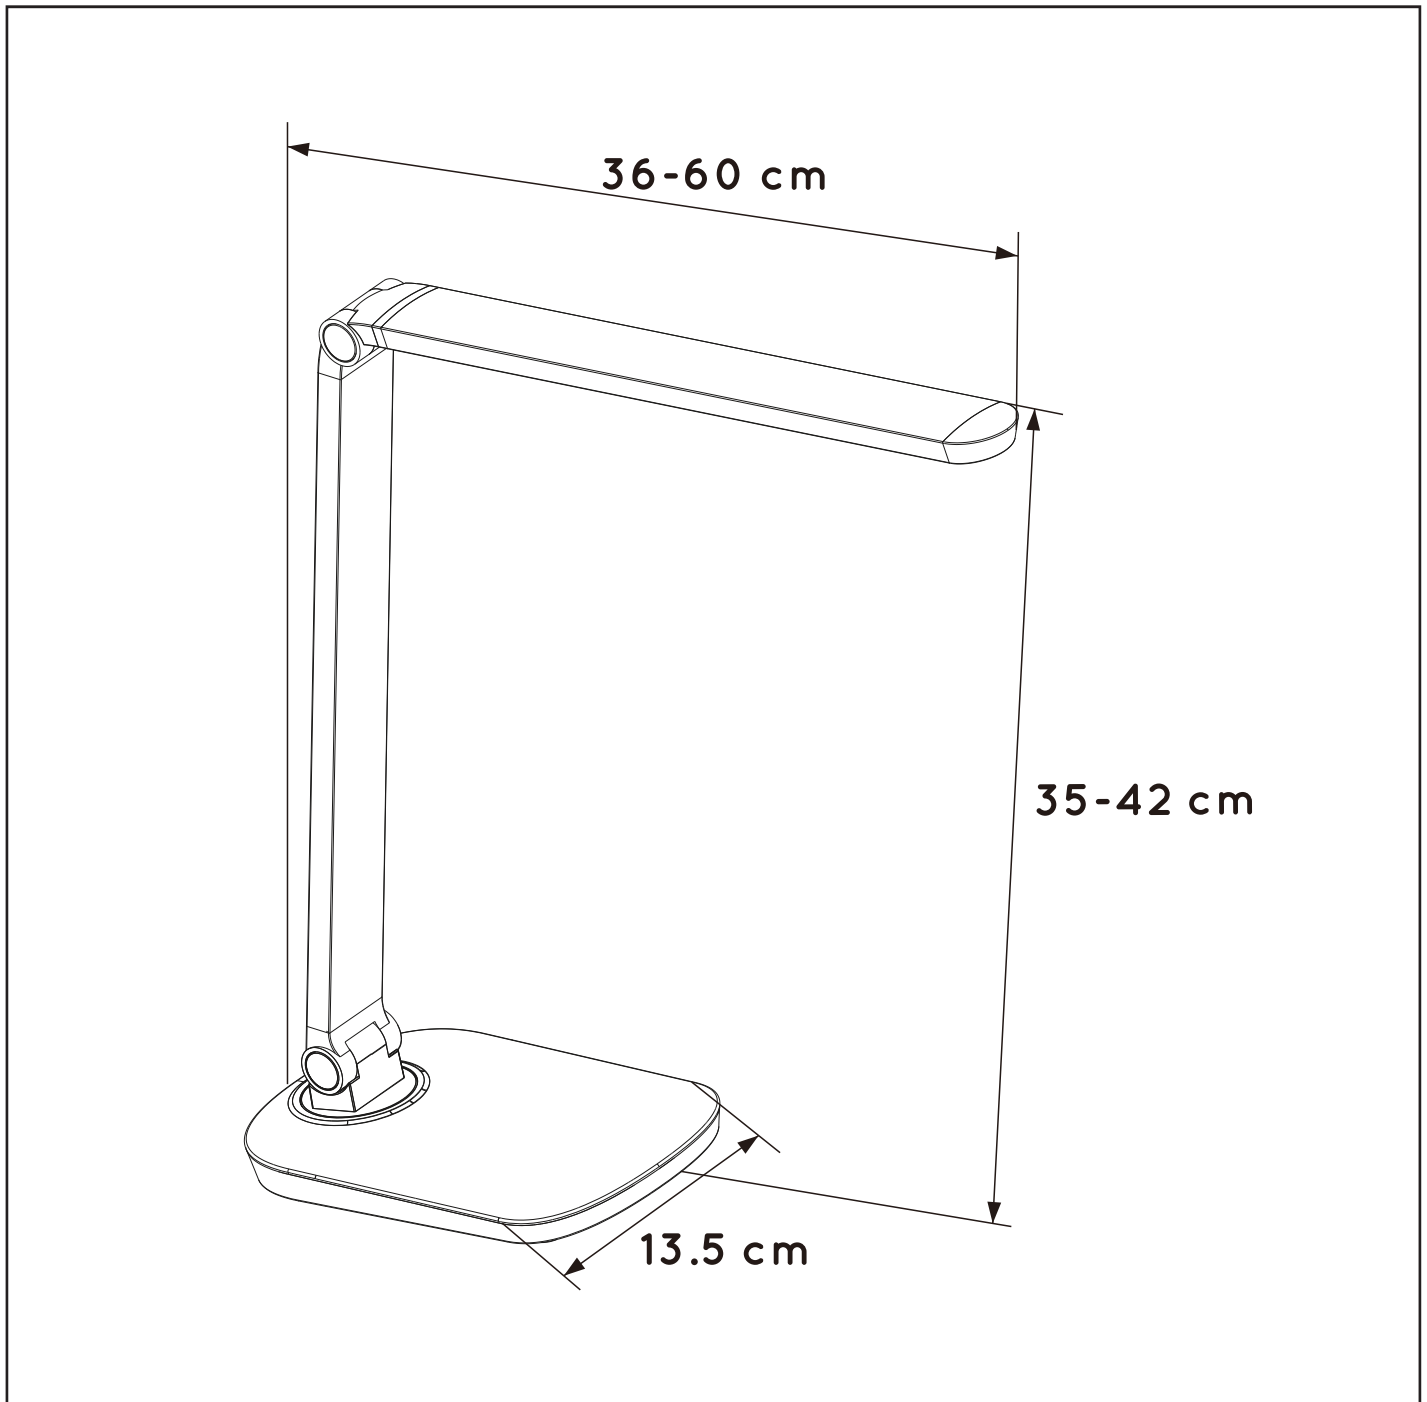

Item number: 24656/10/30

EAN code:5411212241818

Item number:24656/10/31

EAN code:5411212241825

General

Dimensions LxWxH: 60cm×13.5cm×42cm

Height minimum: 36cm

Height maximum: 60cm

Main material: ABS+Aluminum

Color: Black/White

Weight: 1.03kg

Warranty: 3 years

Product specifications

Dimmable: Yes, touch dimmable.

Light direction: Around (Diffuse)

Adjustable in height: Yes

Directional: Yes

Cable: Yes

Cable length: 1.5m

Sensor: Yes, touch switch and control

Control: Touch control

IP-Class: 20

Electric class: II

Lamp source including: YES

TECHNICAL DRAWING & DIMENSIONS

Item number: 24656/10/30

EAN code:5411212241818

Item number:24656/10/31

EAN code:5411212241825

For more specifications of this product please visit

www.lucide.com

LUCIDE