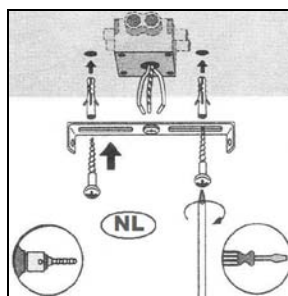

Item number: 23954/05/30
23954/05/31

Technical details

Materials used:	Aluminium
Color:	Black / White
Dimmable and how is fixture dimmable	No
Size:	Height: 12.5cm
	Length: 9cm
	Width: 9cm
	Net weight: 0.4kg
Power requirements:	220-240V~50Hz
Bulb type and maximum wattage:	GU10 Max. 4.5W LED
Number of bulbs:	1xGU10
IP degree:	IP20