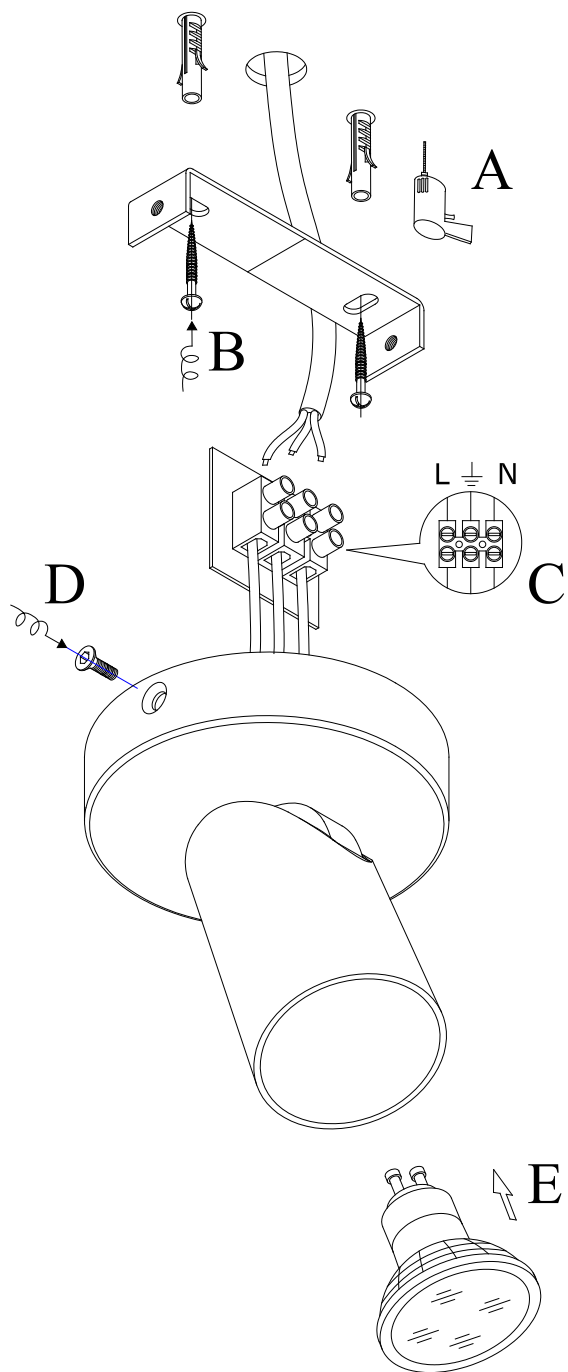

Item number: 23954/05/30
23954/05/31

Technical details

Materials used:	Aluminium
Color:	Black / White
Dimmable and how is fixture dimmable	No
Size:	Height: 12.5cm
	Length: 9cm
	Width: 9cm
	Net weight: 0.4kg
Power requirements:	220-240V~50Hz
Bulb type and maximum wattage:	GU10 Max. 4.5W LED
Number of bulbs:	1xGU10
IP degree:	IP20