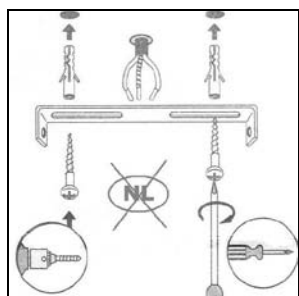

Item number: 23954/05/30
23954/05/31

Technical details

Materials used:	Aluminium
Color:	Black / White
Dimmable and how is fixture dimmable	No
Size:	Height: 12.5cm
	Length: 9cm
	Width: 9cm
	Net weight: 0.4kg
Power requirements:	220-240V~50Hz
Bulb type and maximum wattage:	GU10 Max. 4.5W LED
Number of bulbs:	1xGU10
IP degree:	IP20