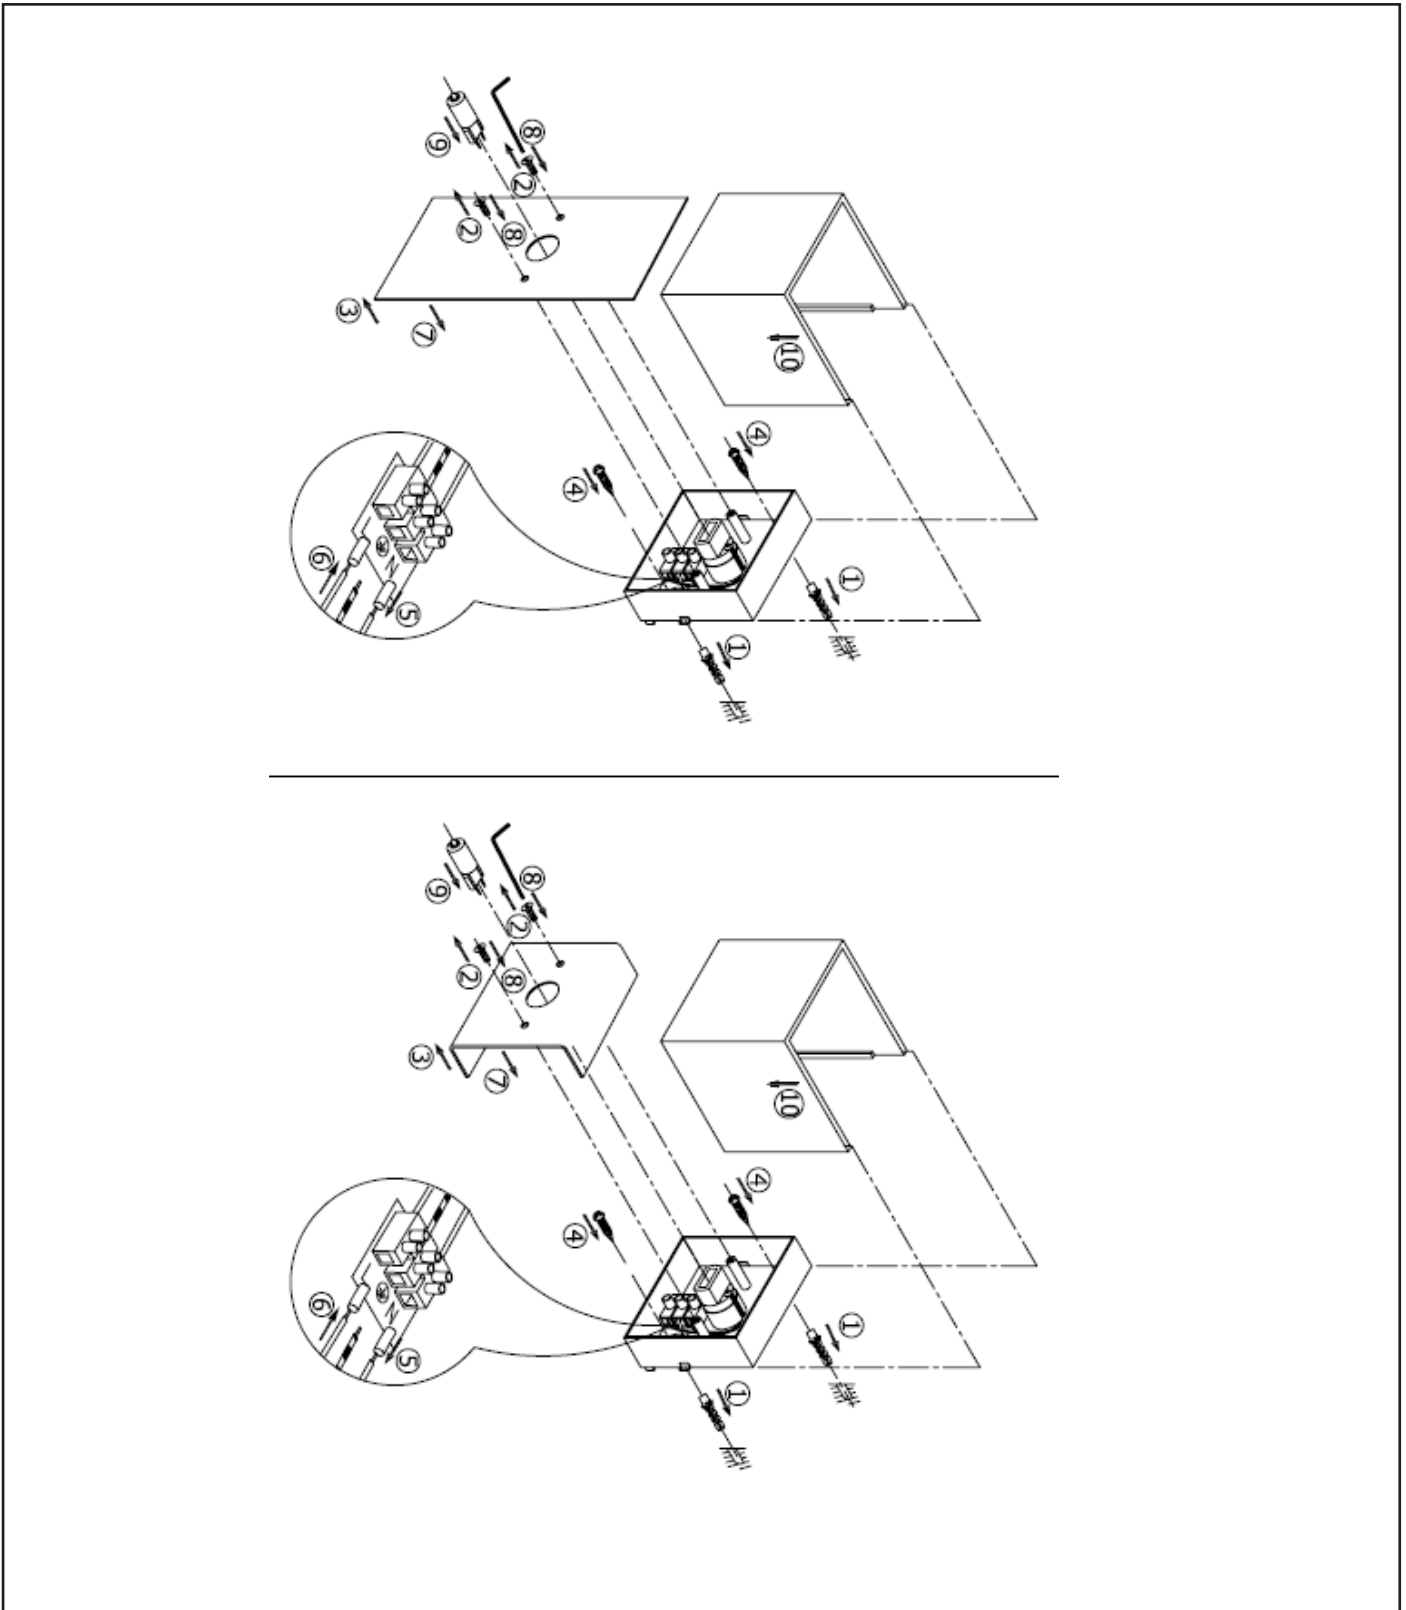

LUCIDE

GENERAL SPECIFICATIONS

RECOMMENDED LUCIDE LIGHT SOURCE

49026/03/31
Light source dimmable: Yes
Light source inclu: NO

General

Dimensions LxWxH : 7.6 cm x 7.6 cm x 18 cm
Height minimum : 7.6cm
Height maximum : 18cm
Dimension Shade: -
Main material : Aluminum
Ceiling Rose material: -
Color : Black, White
Style : Modern
Shape : Cube
Weight : 0.4 kg
Warranty : 2 years

Product specifications

Dimmable : Yes
Light direction : Uplight & Downlight
Adjustable in height : Not In Height Adjustable
Directional : Not Directional
Cable : No Cable On Product
Cable length: -
Sensor : No
Control : Light Switch Control
IP-Class : 20
Electric class : 1
Light source including: NO
Lamp socket : G9
Light source number : 1
Power requirements: 220-240V~50Hz
Bulb type&maximum Wattage: G9 Max.28W

For more specifications of this product please visit
www.lucide.com

CUBO

Item number : 23208/31/30

EAN code : 5411212231284

Item number: 23208/31/31

EAN code : 5411212231253

For more specifications, dimensions please visit
www.lucide.com