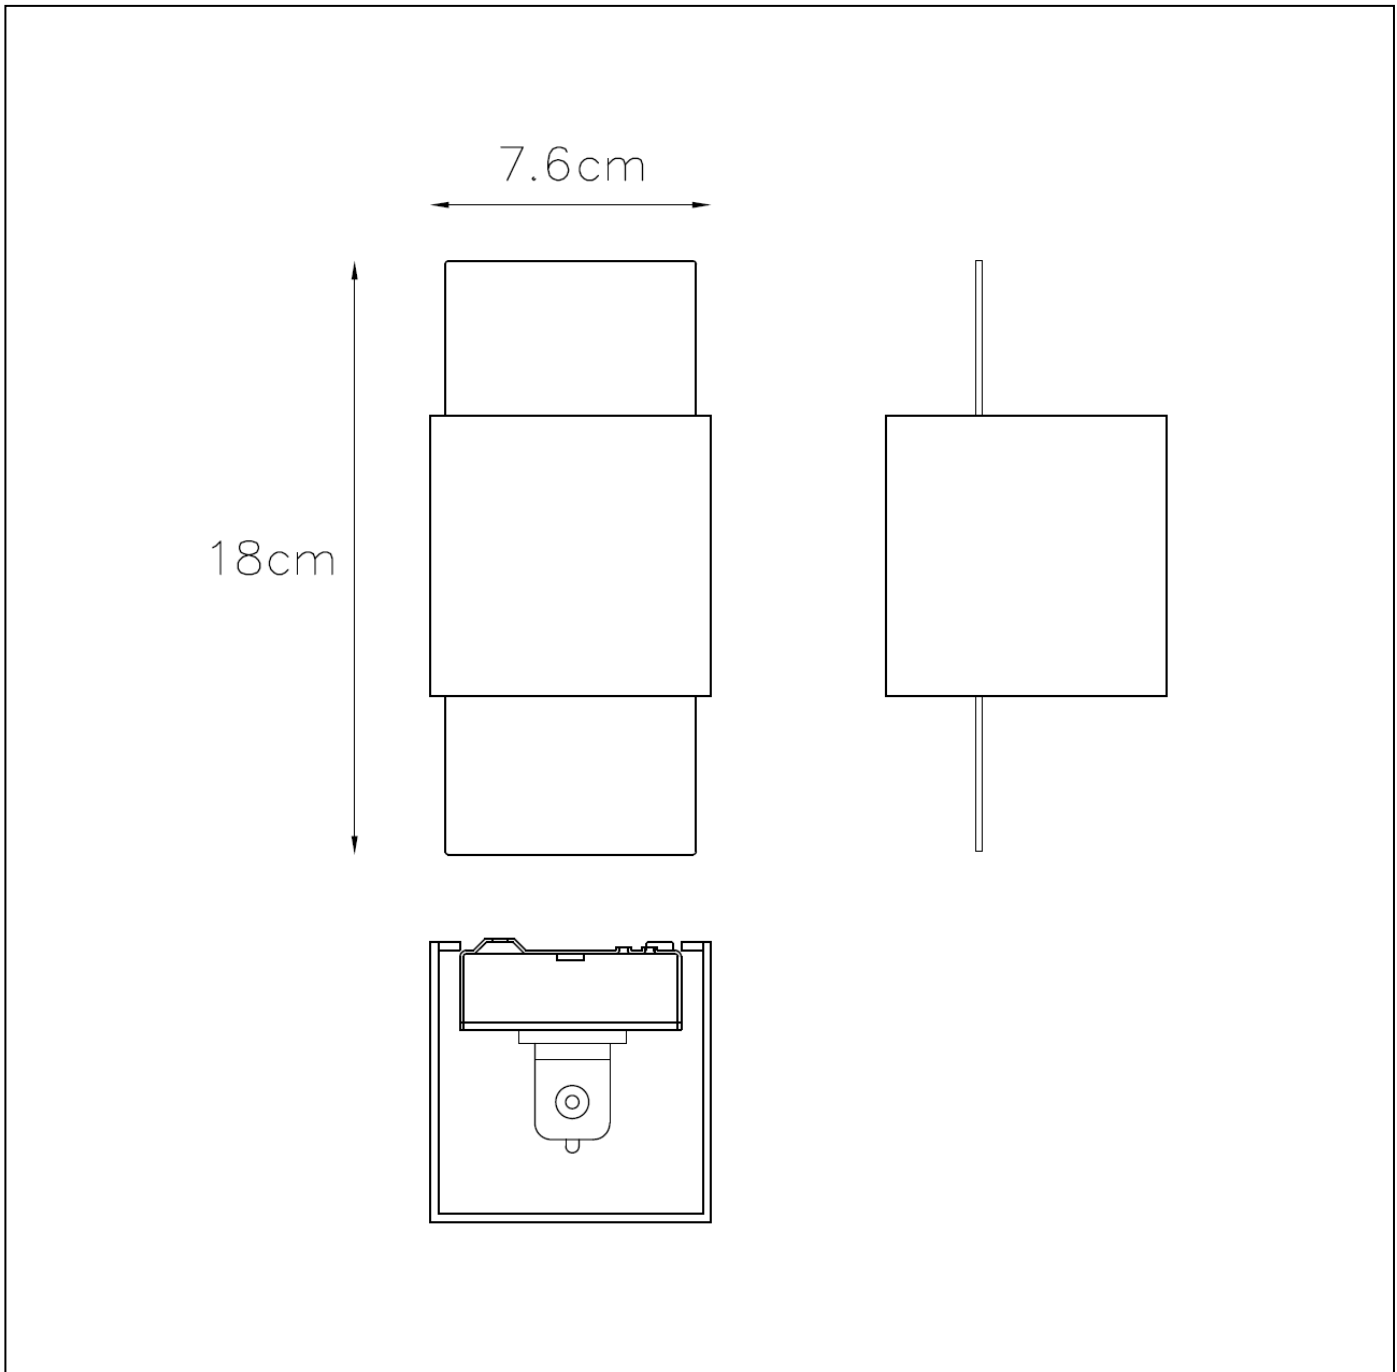

LUCIDE

GENERAL SPECIFICATIONS

RECOMMENDED LUCIDE LIGHT SOURCE

49026/03/31
Light source dimmable: Yes
Light source inclu: NO

General

Dimensions LxWxH : 7.6 cm x 7.6 cm x 18 cm
Height minimum : 7.6cm
Height maximum : 18cm
Dimension Shade: -
Main material : Aluminum
Ceiling Rose material: -
Color : Black, White
Style : Modern
Shape : Cube
Weight : 0.4 kg
Warranty : 2 years

Product specifications

Dimmable : Yes
Light direction : Uplight & Downlight
Adjustable in height : Not In Height Adjustable
Directional : Not Directional
Cable : No Cable On Product
Cable length: -
Sensor : No
Control : Light Switch Control
IP-Class : 20
Electric class : 1
Light source including: NO
Lamp socket : G9
Light source number : 1
Power requirements: 220-240V~50Hz
Bulb type&maximum Wattage: G9 Max.28W

For more specifications of this product please visit
www.lucide.com

CUBO

Item number : 23208/31/30

EAN code : 5411212231284

Item number: 23208/31/31

EAN code : 5411212231253

For more specifications, dimensions please visit
www.lucide.com