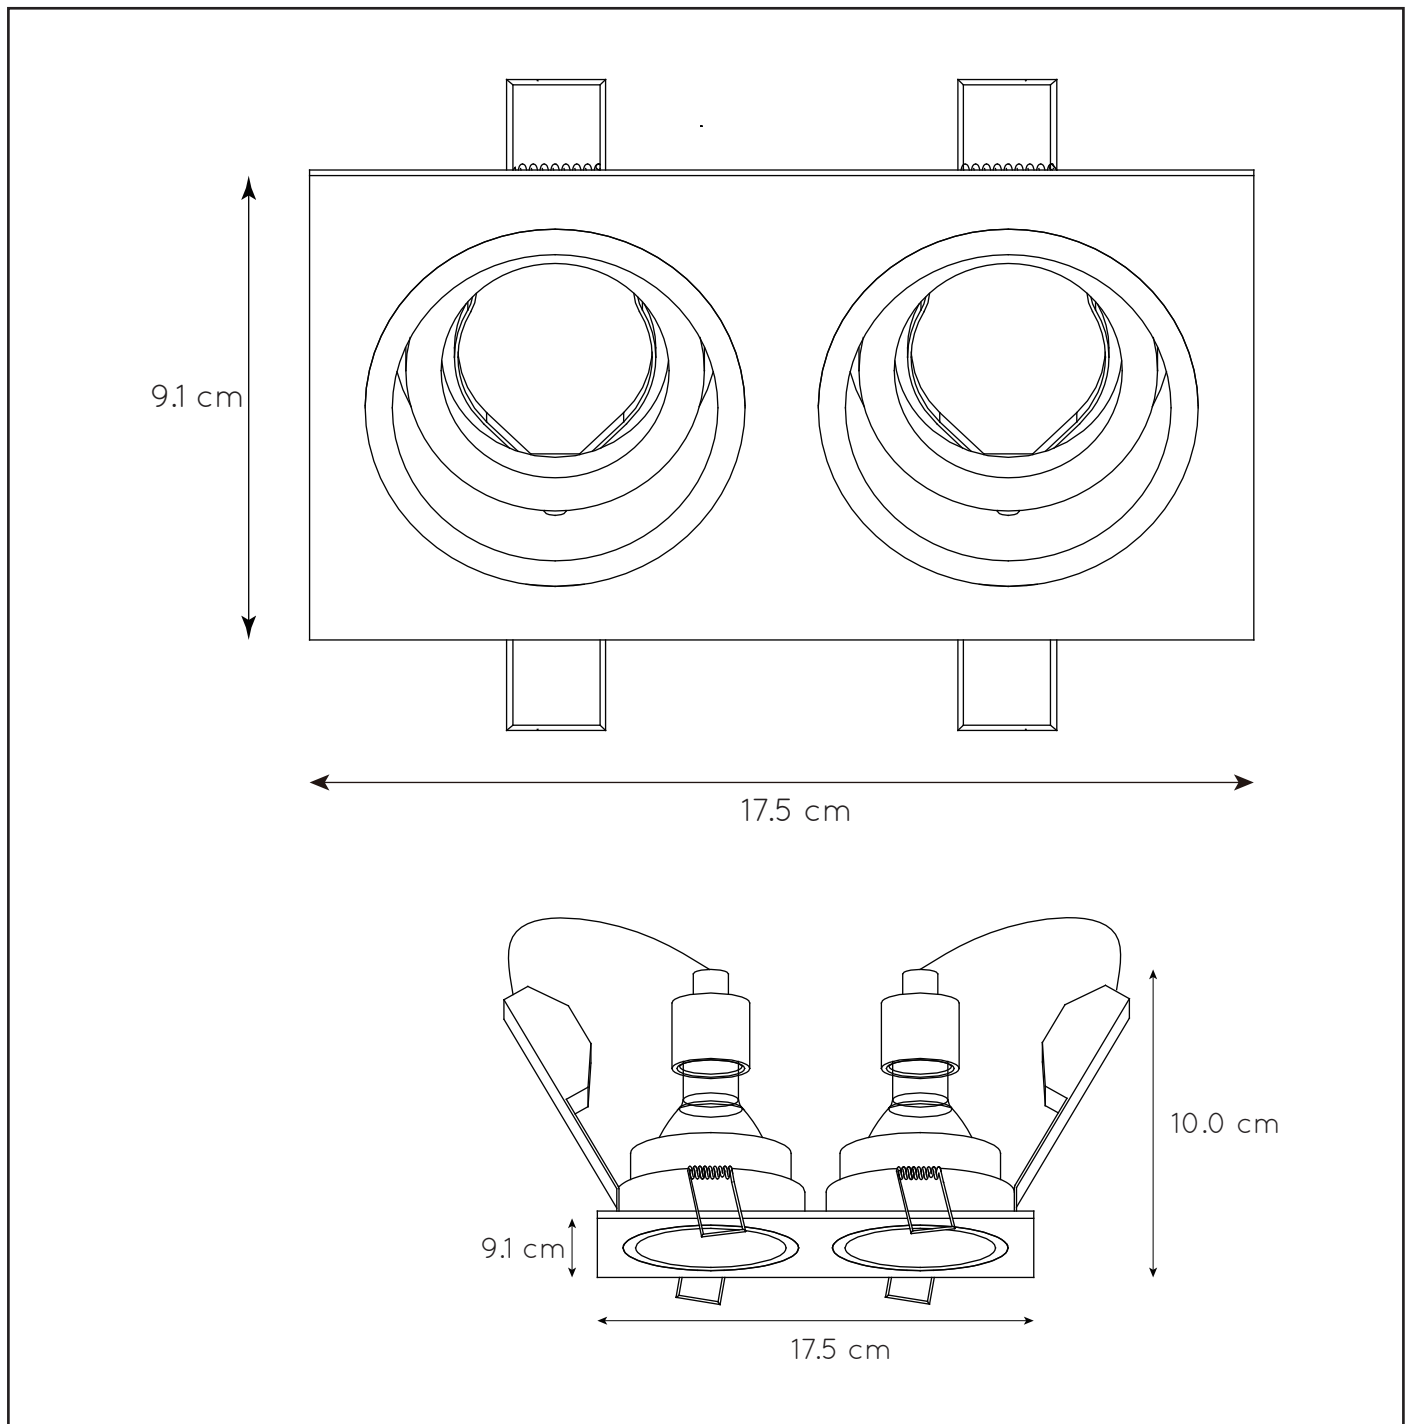

LUCIDE

GENERAL SPECIFICATIONS

RECOMMENDED LUCIDE LIGHT SOURCE

49009/05/30

Light source dimmable : Yes Dim to warm

Light source incl. : No

General

Dimensions LxWxH : 17.5 cm x 9.1 cm x 3.9 cm

Height minimum : 3.9 cm

Height maximum : 3.9 cm

Dimensions shade LxWxH : 17.5 cm x 9.1 cm x 3.9 cm

Main material : Aluminium

Ceiling rose material :

Color : Black

Style : Modern

Shape : Rectangle

Weight : 0.36 kg

Warranty : 2 years

Product specifications

Dimmable : Yes

Light direction : Downlight

Adjustable in height : Not In Height Adjustable

Directional : Rotatable&Tiltable(360 Degrees)

Cable : No Cable On Product

Power requirements : 220-240V-50Hz

Bulb type & maximum wattage : GU10- max.50W

For more specifications of this product please visit

www.lucide.com

EMBED

Item number : 22959/02/30
EAN code : 5411212221261

For more specifications, dimensions please visit
www.lucide.com