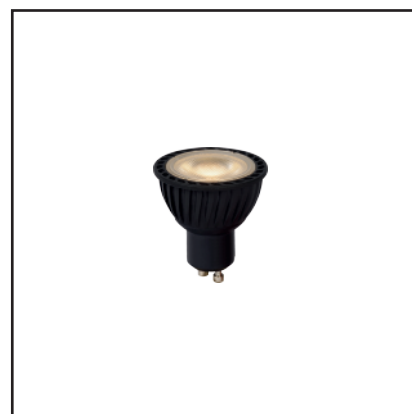

LUCIDE

GENERAL SPECIFICATIONS

RECOMMENDED LUCIDE LIGHT SOURCE

49009/05/30

Light source dimmable : Yes Dim to warm

Light source incl. : No

General

Dimensions LxWxH : 17.5 cm x 9.1 cm x 3.9 cm

Height minimum : 3.9 cm

Height maximum : 3.9 cm

Dimensions shade LxWxH : 17.5 cm x 9.1 cm x 3.9 cm

Main material : Aluminium

Ceiling rose material :

Color : Black

Style : Modern

Shape : Rectangle

Weight : 0.36 kg

Warranty : 2 years

Product specifications

Dimmable : Yes

Light direction : Downlight

Adjustable in height : Not In Height Adjustable

Directional : Rotatable&Tiltable(360 Degrees)

Cable : No Cable On Product