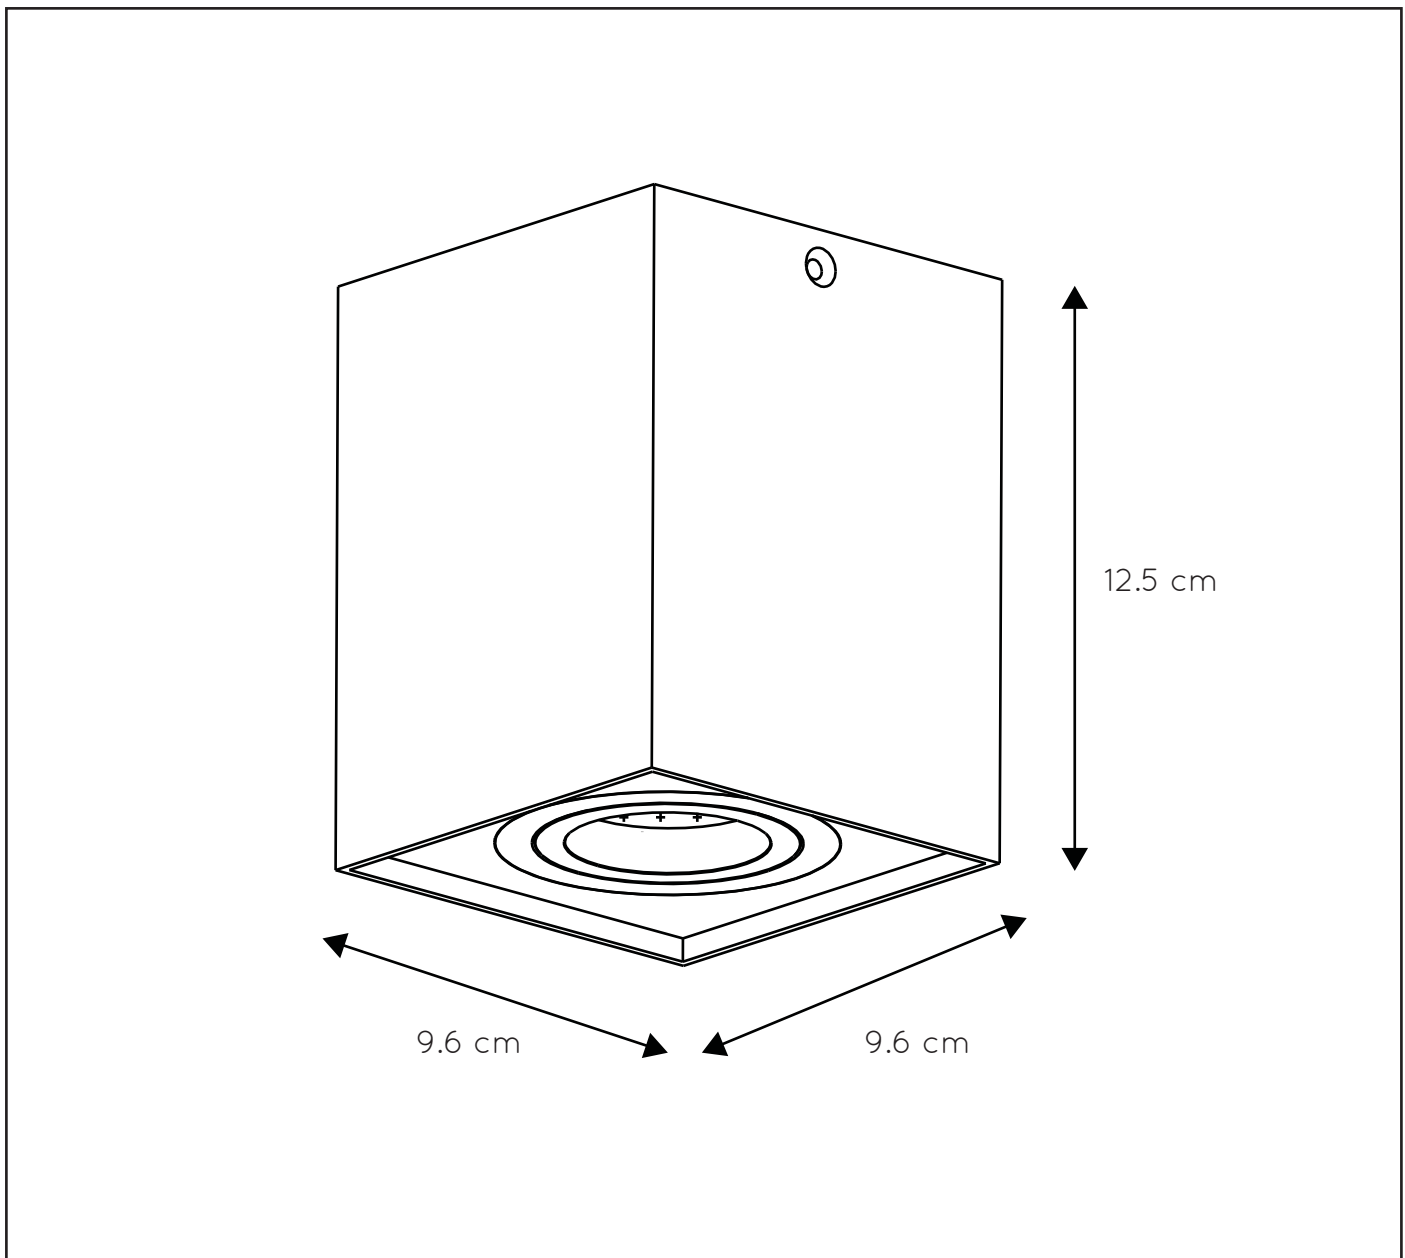

### General

Dimensions LxWxH : 9.6 cm x 9.6 cm x 12.5 cm

Height minimum : 12.5 cm

Height maximum : 12.5 cm

Dimensions shade LxWxH :

Main material : Aluminium

Ceiling rose material : Metal

Color : Brass,Black,White

### Product specifications

Dimmable : Yes

Light direction : Downlight

Adjustable in height : Not In Height Adjustable

Directional : Rotatable & Tilttable (360 Degrees)

Cable : No

Cable length :

Sensor : Without Sensor

Control : Light Switch Control

IP-Class : 20

Electric class : 1

Light source including ? : No

Lamp socket : GU10

Light source number : 1

Power requirements : 220-240V-50Hz

Bulb type & maximum wattage : GU10- max.50W

# TUBE

Item number : 22953/01/02  
EAN code : 5411212221490  
Item number : 22953/01/30  
EAN code : 5411212221285  
Item number : 22953/01/31  
EAN code : 5411212220813

For more specifications, dimensions please visit  
[www.lucide.com](http://www.lucide.com)