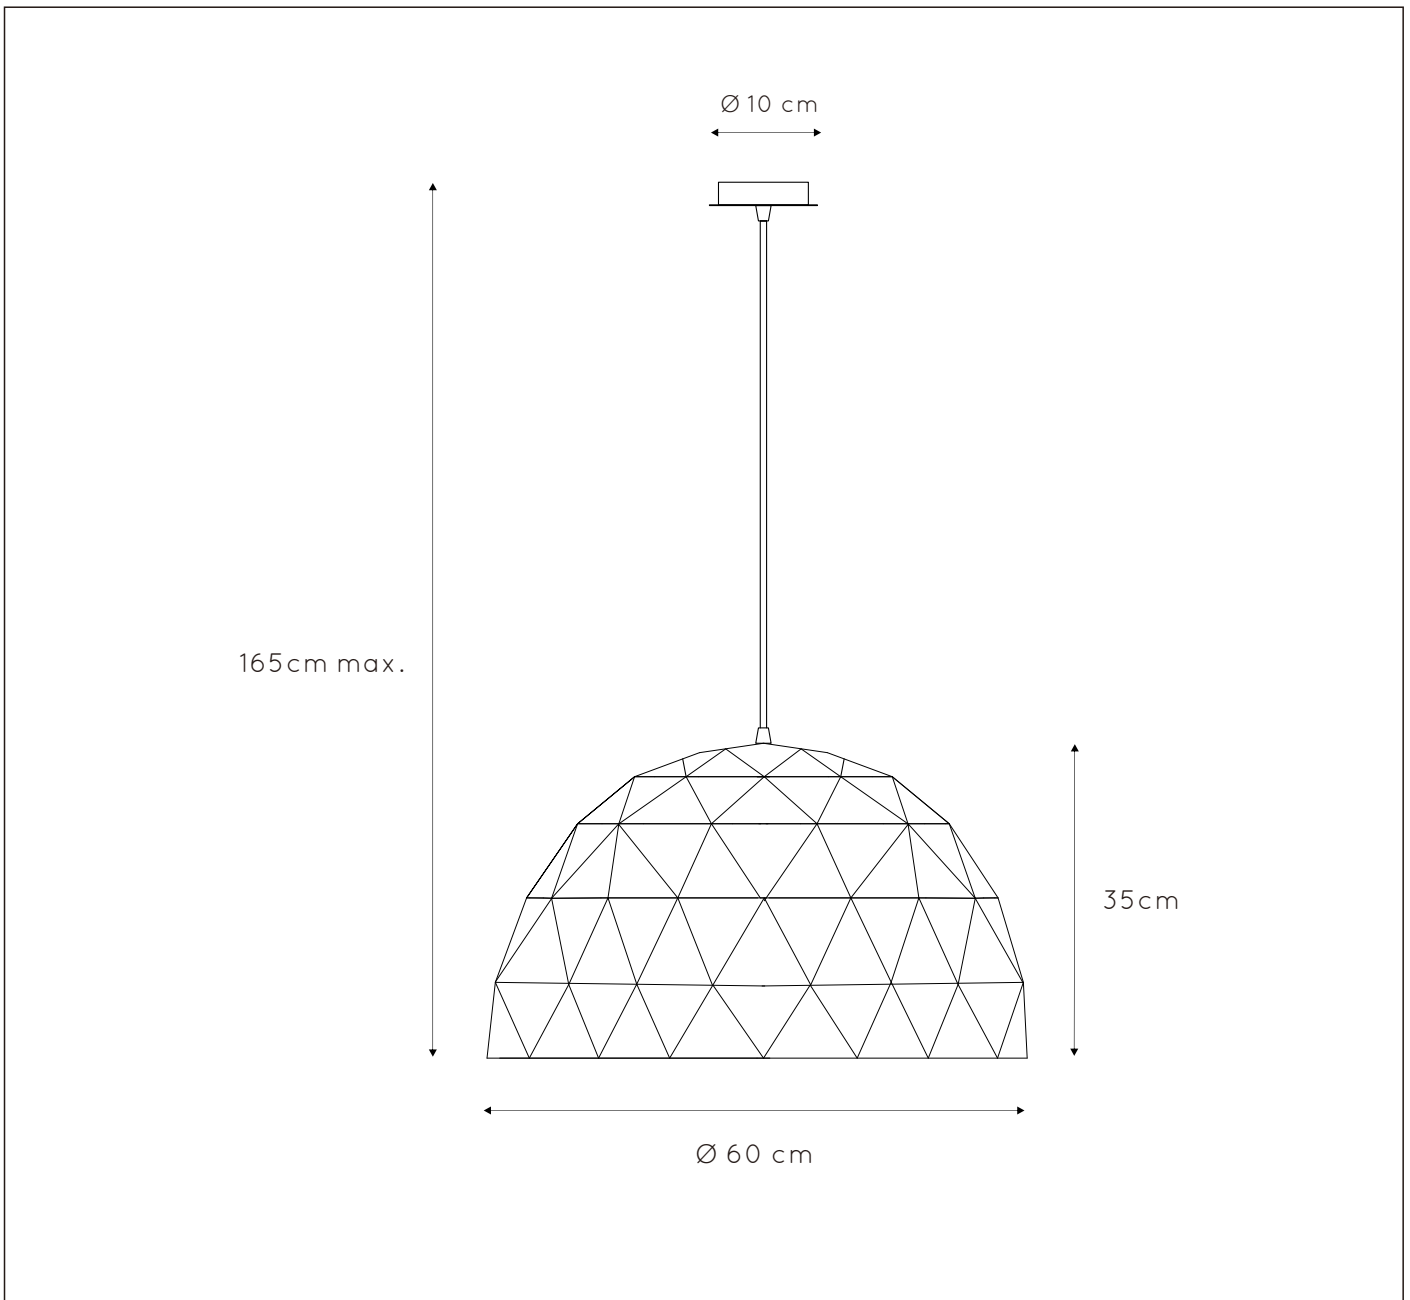

LUCIDE

GENERAL SPECIFICATIONS

RECOMMENDED LUCIDE LIGHT SOURCE

49032/05/62

Light source dimmable : Yes

Light source incl. : No

General

Dimensions LxWxH : 60cm x 60cm x 165cm

Height minimum : 37,5cm

Height maximum : 165cm

Dimensions shade LxWxH : 60cm x 60cm x 35cm

Main material : Metal

Ceiling rose material : Metal

Color : Matt black and gold; Sandy white

Style : Modern

Shape : Oval

Weight : 6,4 kg

Warranty : 2 years

Product specifications

Dimmable : Yes

Light direction : Around (Diffuse)

Adjustable in height : Adjustable In Height (Before Installation)

Directional : Not Directional

Cable : Yes, Cable On Product

LUCIDE

INSTALLATION DRAWING SPECIFICATIONS