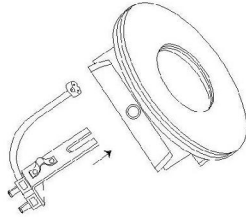

Line drawing of the item (with outline dimensions)

Item number:
17980/01/12

Installation drawing (the same as it in its instruction manual)

A

HOLE SIZE: $\varnothing 46\text{mm}$

B

C

D

E

F

17980/01/12

Technical details

materials used:	aluminum
color:	alu
dimnable and how is the fixture dimmable:	No
size: Height: Length: Width: Net Weight:	72
power requirements:	
bulb type and maximum Wattage:	Excluded MR11 bulb
number of bulbs:	1
IP degree:	IP20