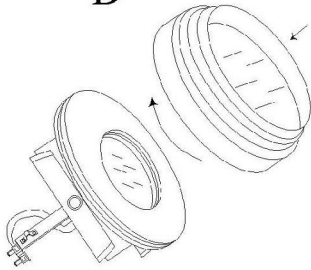

Line drawing of the item (with outline dimensions)

Item number:
17980/01/12

Installation drawing (the same as it in its instruction manual)

A

HOLE SIZE: $\varnothing 46\text{mm}$

B

C

D

E

F

17980/01/12

Technical details

materials used:	aluminum
color:	alu
dimnable and how is the fixture dimmable:	No
size: Height: Length: Width: Net Weight:	72
power requirements:	
bulb type and maximum Wattage:	Excluded MR11 bulb
number of bulbs:	1
IP degree:	IP20