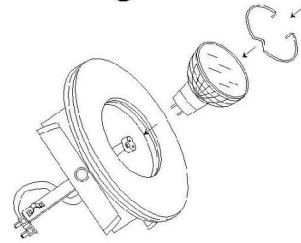

Line drawing of the item (with outline dimensions)

Item number:
17980/01/12

Installation drawing (the same as it in its instruction manual)

A

HOLE SIZE: $\varnothing 46\text{mm}$

B

C

D

E

F

17980/01/12

Technical details

materials used:	aluminum
color:	alu
dimnable and how is the fixture dimmable:	No
size: Height: Length: Width: Net Weight:	72
power requirements:	
bulb type and maximum Wattage:	Excluded MR11 bulb
number of bulbs:	1
IP degree:	IP20