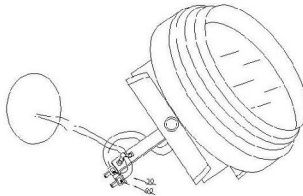

Line drawing of the item (with outline dimensions)

Item number:
17980/01/12

Installation drawing (the same as it in its instruction manual)

A

HOLE SIZE: $\varnothing 46\text{mm}$

B

C

D

E

F

17980/01/12

Technical details

materials used:	aluminum
color:	alu
dimnable and how is the fixture dimmable:	No
size: Height: Length: Width: Net Weight:	72
power requirements:	
bulb type and maximum Wattage:	Excluded MR11 bulb
number of bulbs:	1
IP degree:	IP20