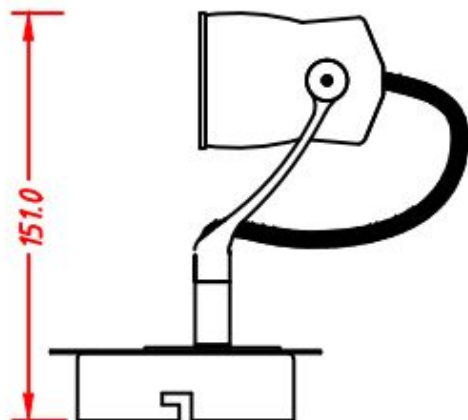

Line drawing of the item (with outline dimensions)

Item number: 16955-05-30

Installation drawing

Technical details

materials used:	Metal
color:	Black
dimmable and how is the fixture dimmable:	
size:	Height: 151mm Length: Φ 100mm Width: Net Weight: 0.337kg
power requirements:	220-240V~50Hz
bulb type and maximum Wattage:	GU10 4.5W LED
number of bulbs:	1 \times GU10
IP degree:	IP20