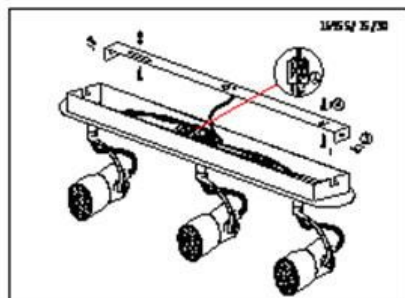

Line drawing of the item (with outline dimensions)

Item number: 16955-05-30

Installation drawing

Technical details

materials used:	Metal
color:	Black
dimmable and how is the fixture dimmable:	
size:	Height: 151mm Length: Φ 100mm Width: Net Weight: 0.337kg
power requirements:	220-240V~50Hz
bulb type and maximum Wattage:	GU10 4.5W LED
number of bulbs:	1 \times GU10
IP degree:	IP20