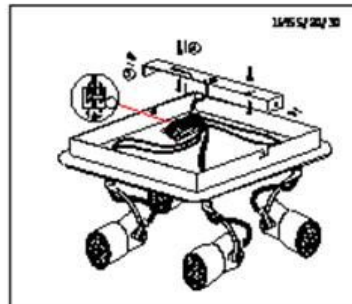

Line drawing of the item (with outline dimensions)

Item number: 16955-05-30

Installation drawing

Technical details

materials used:	Metal
color:	Black
dimmable and how is the fixture dimmable:	
size:	Height: 151mm Length: Φ 100mm Width: Net Weight: 0.337kg
power requirements:	220-240V~50Hz
bulb type and maximum Wattage:	GU10 4.5W LED
number of bulbs:	1 \times GU10
IP degree:	IP20