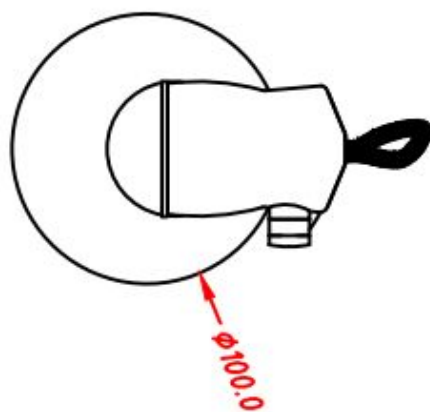

Line drawing of the item (with outline dimensions)

Item number: 16955-05-30

Installation drawing

Technical details

materials used:	Metal
color:	Black
dimmable and how is the fixture dimmable:	
size:	Height: 151mm Length: Φ 100mm Width: Net Weight: 0.337kg
power requirements:	220-240V~50Hz
bulb type and maximum Wattage:	GU10 4.5W LED
number of bulbs:	1 \times GU10
IP degree:	IP20