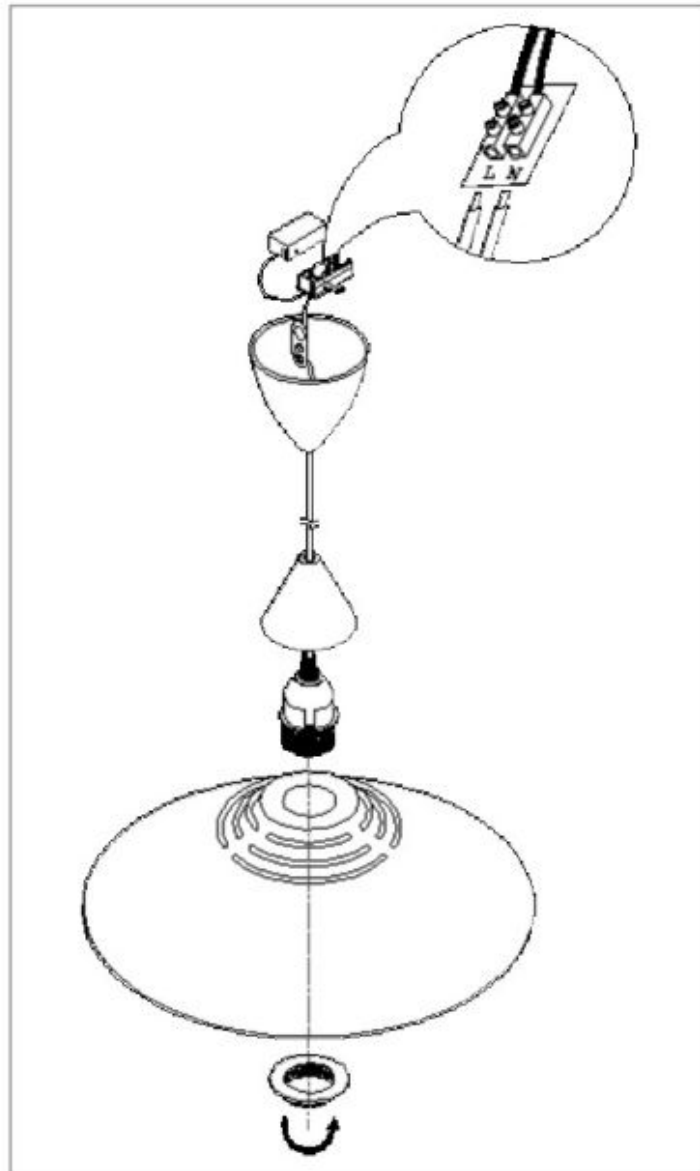

Line drawing of the item (with outline dimensions)

Item number: 16431-30-36

Installation drawing

Technical details

materials used:	Metal
color:	Silvergrey
dimnable and how is the fixture dimmable:	
size:	Height: 1290mm Length: Φ 300mm Width: Net Weight: 0.978kg
power requirements:	220-240V~50Hz
bulb type and maximum Wattage:	E27 Max.60W
number of bulbs:	1 \times E27
IP degree:	IP20