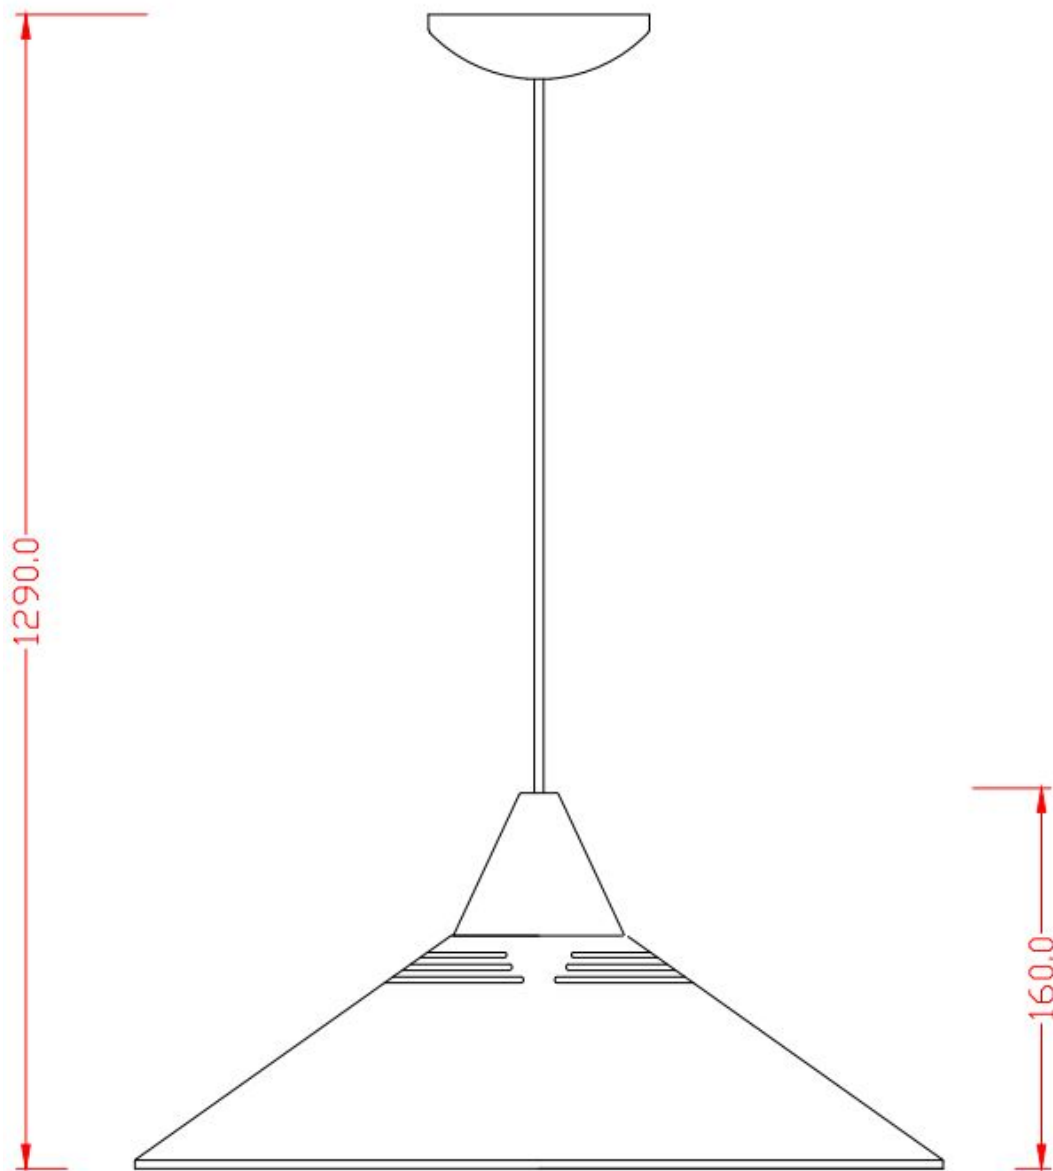

Line drawing of the item (with outline dimensions)

Item number: 16431-30-36

Installation drawing

Technical details

materials used:	Metal
color:	Silvergrey
dimnable and how is the fixture dimmable:	
size:	Height: 1290mm Length: Φ 300mm Width: Net Weight: 0.978kg
power requirements:	220-240V~50Hz
bulb type and maximum Wattage:	E27 Max.60W
number of bulbs:	1 \times E27
IP degree:	IP20