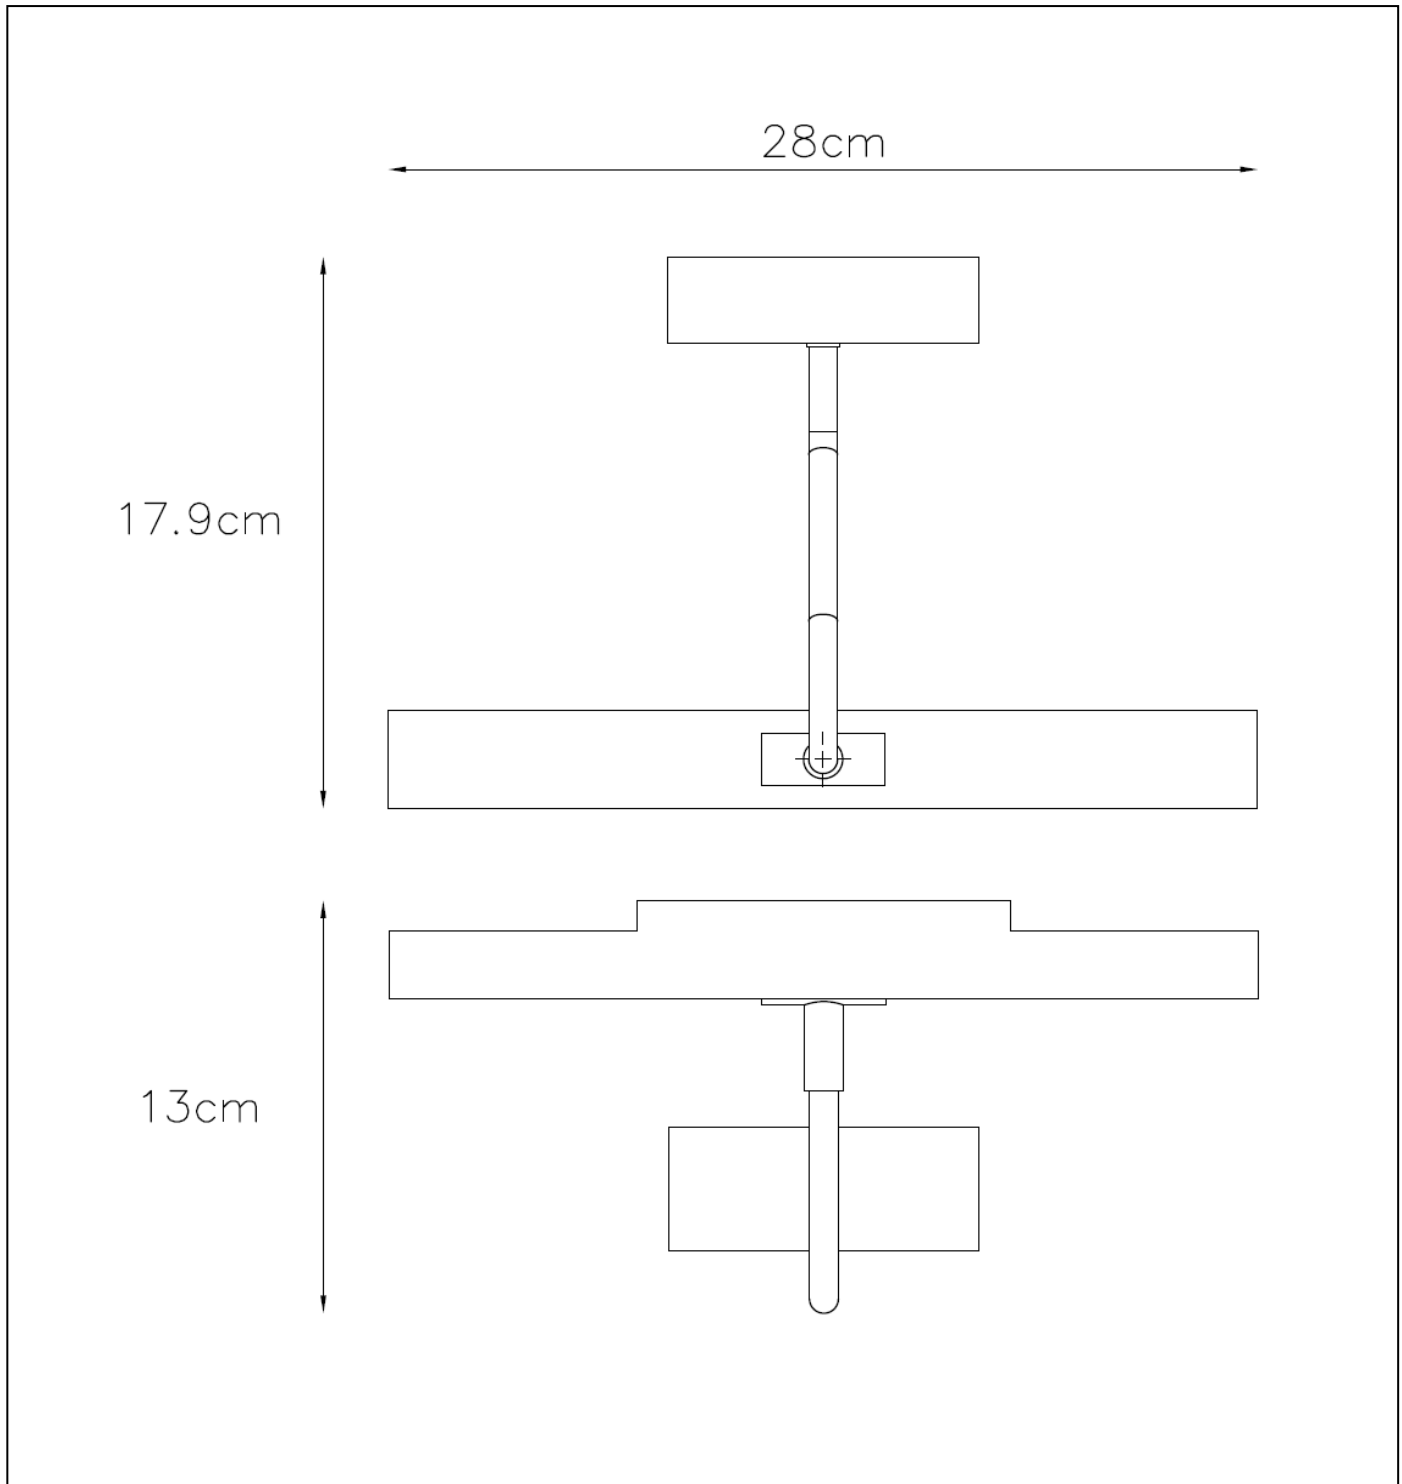

LUCIDE

GENERAL SPECIFICATIONS

RECOMMENDED LUCIDE LIGHT SOURCE

49026/03/31
Light source dimmable: Yes
Light source inclu: NO

General

Dimensions LxWxH :28 cm x 17.9 cm x13 cm
Height minimum :9cm
Height maximum : 13cm
Dimension shade LxWxH: -
Main material : Metal
Ceiling Rose material: Metal
Color : Bronze, Satine Chrome
Style : Classic
Shape : Curve
Weight : 0.4 kg
Warranty : 2 years

Product specifications

Dimmable : Yes
Light direction : Picture light
Adjustable in height : Not In Height Adjustable
Directional : Tilttable (Vertical)
Cable : No Cable On Product
Cable length: -
Sensor : No
Control :Light Switch Control
IP-Class : 20
Electric class : 1
Light source including: NO
Lamp socket : G9
Light source number : 2
Power requirements: 220-240V/-50Hz
Bulb type&maximum Wattage: G9, Max.25W

For more specifications of this product please visit
www.lucide.com

FERRADY

Item number : 16225/02/03

EAN code : 5411212163134

Item number: 16225/02/12

EAN code : 5411212163141

For more specifications, dimensions please visit

For more specifications, dimensions please visit