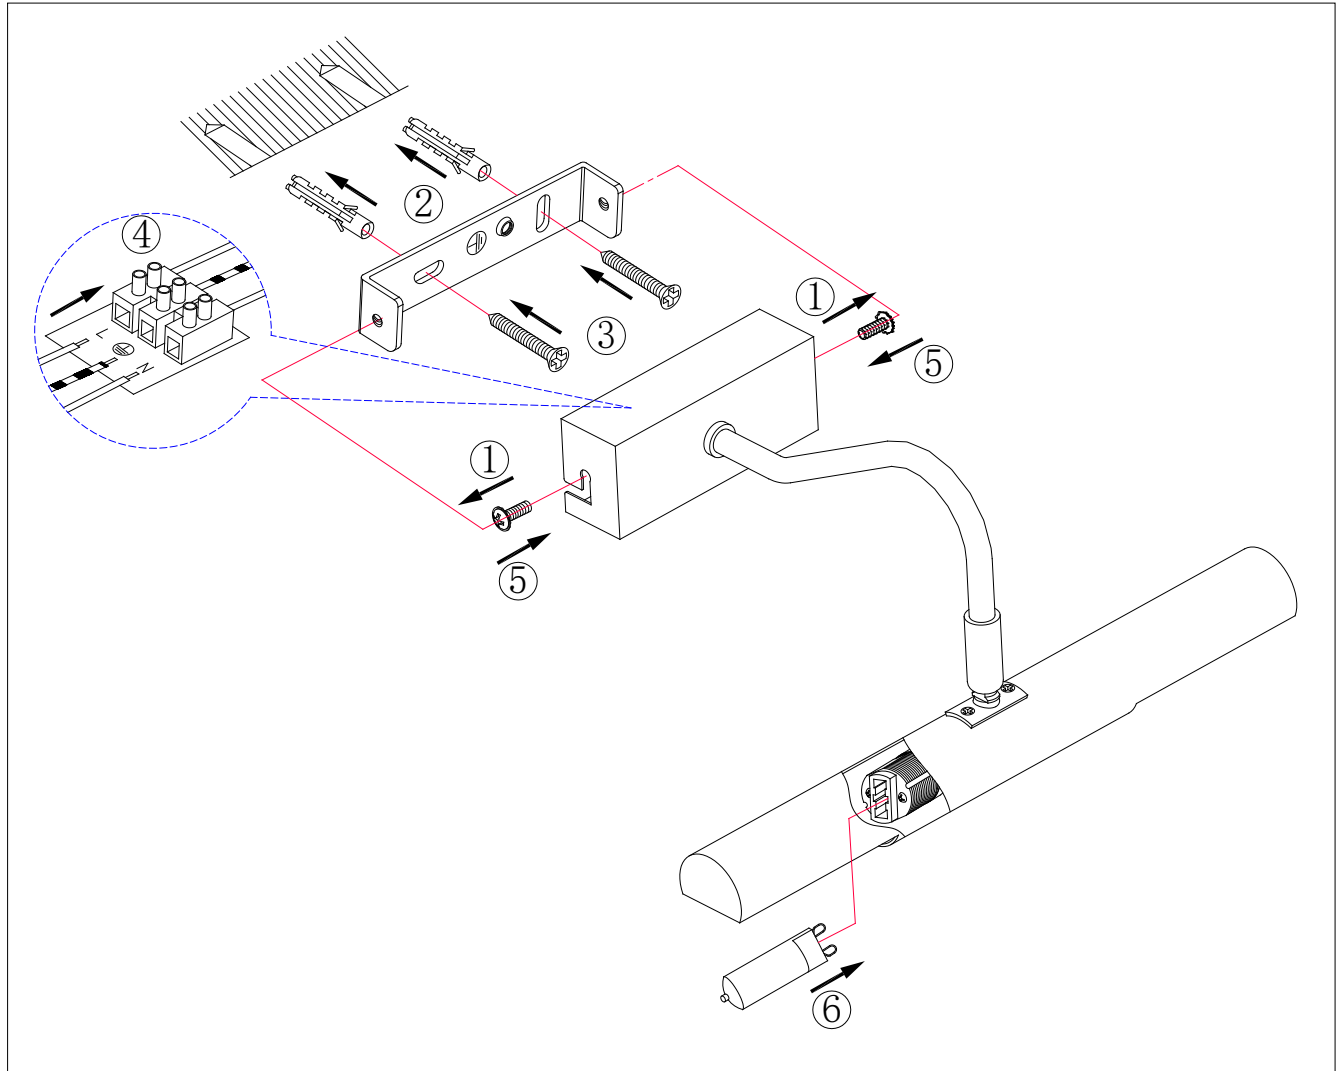

LUCIDE

GENERAL SPECIFICATIONS

RECOMMENDED LUCIDE LIGHT SOURCE

49026/03/31
Light source dimmable: Yes
Light source inclu: NO

General

Dimensions LxWxH :28 cm x 17.9 cm x13 cm
Height minimum :9cm
Height maximum : 13cm
Dimension shade LxWxH: -
Main material : Metal
Ceiling Rose material: Metal
Color : Bronze, Satine Chrome
Style : Classic
Shape : Curve
Weight : 0.4 kg
Warranty : 2 years

Product specifications

Dimmable : Yes
Light direction : Picture light
Adjustable in height : Not In Height Adjustable
Directional : Tilttable (Vertical)
Cable : No Cable On Product
Cable length: -
Sensor : No
Control :Light Switch Control
IP-Class : 20
Electric class : 1
Light source including: NO
Lamp socket : G9
Light source number : 2
Power requirements: 220-240V/-50Hz
Bulb type&maximum Wattage: G9, Max.25W

For more specifications of this product please visit
www.lucide.com

FERRADY

Item number : 16225/02/03

EAN code : 5411212163134

Item number: 16225/02/12

EAN code : 5411212163141

For more specifications, dimensions please visit

For more specifications, dimensions please visit