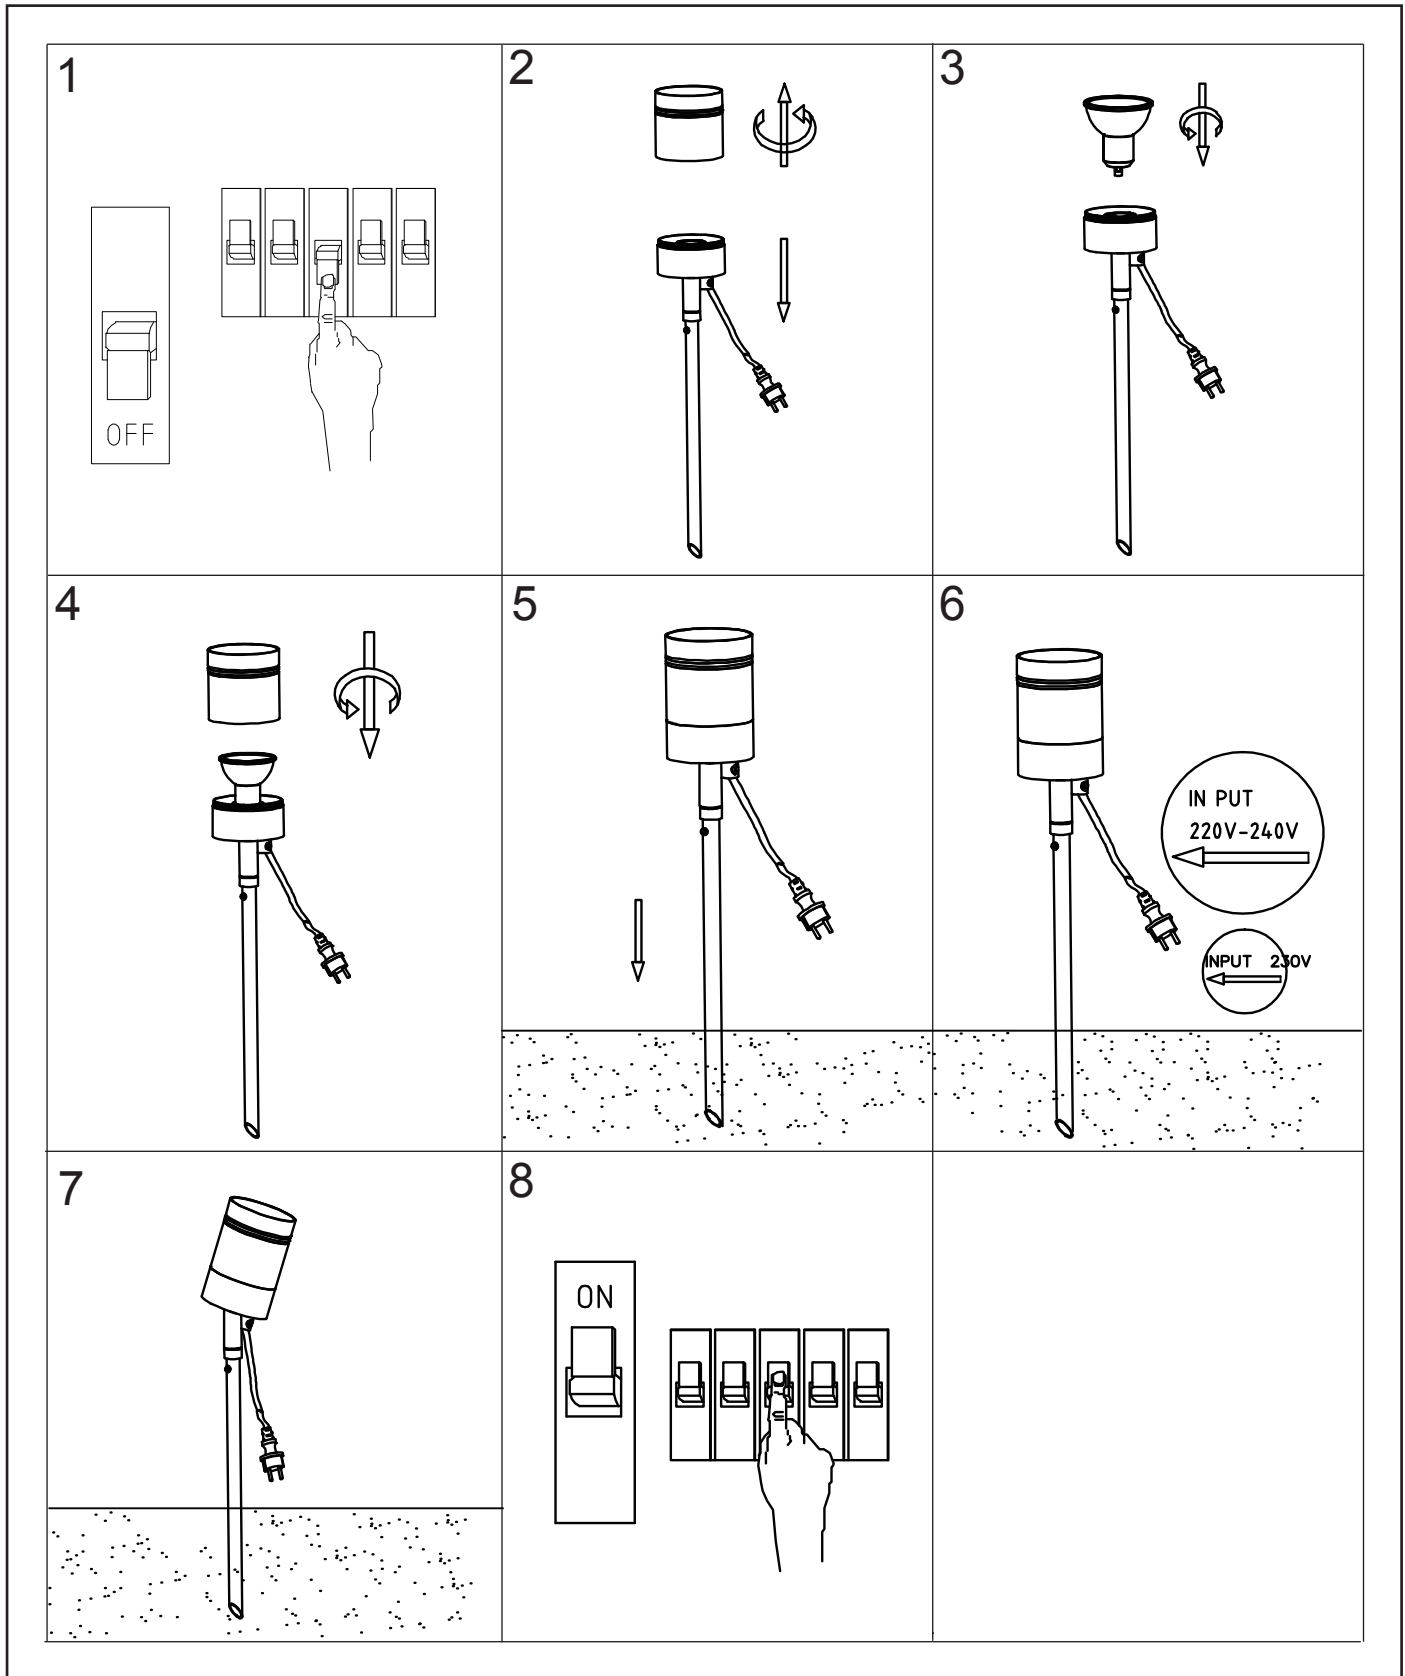

Dit product bevat een lichtbron van energie-efficiëntieklasse G (oude klasse A+).
Ce produit contient une source lumineuse de classe énergétique G (ancienne classe A+).
This product contains a light source of energy efficiency class G (old class A+).
Dieses Produkt enthält eine Lichtquelle der Energieeffizienzklasse G (alte Klasse A+).
Ten produkt zawiera ród o wiat a o klasie efektywno ci energetycznej G (stara klasa A+).