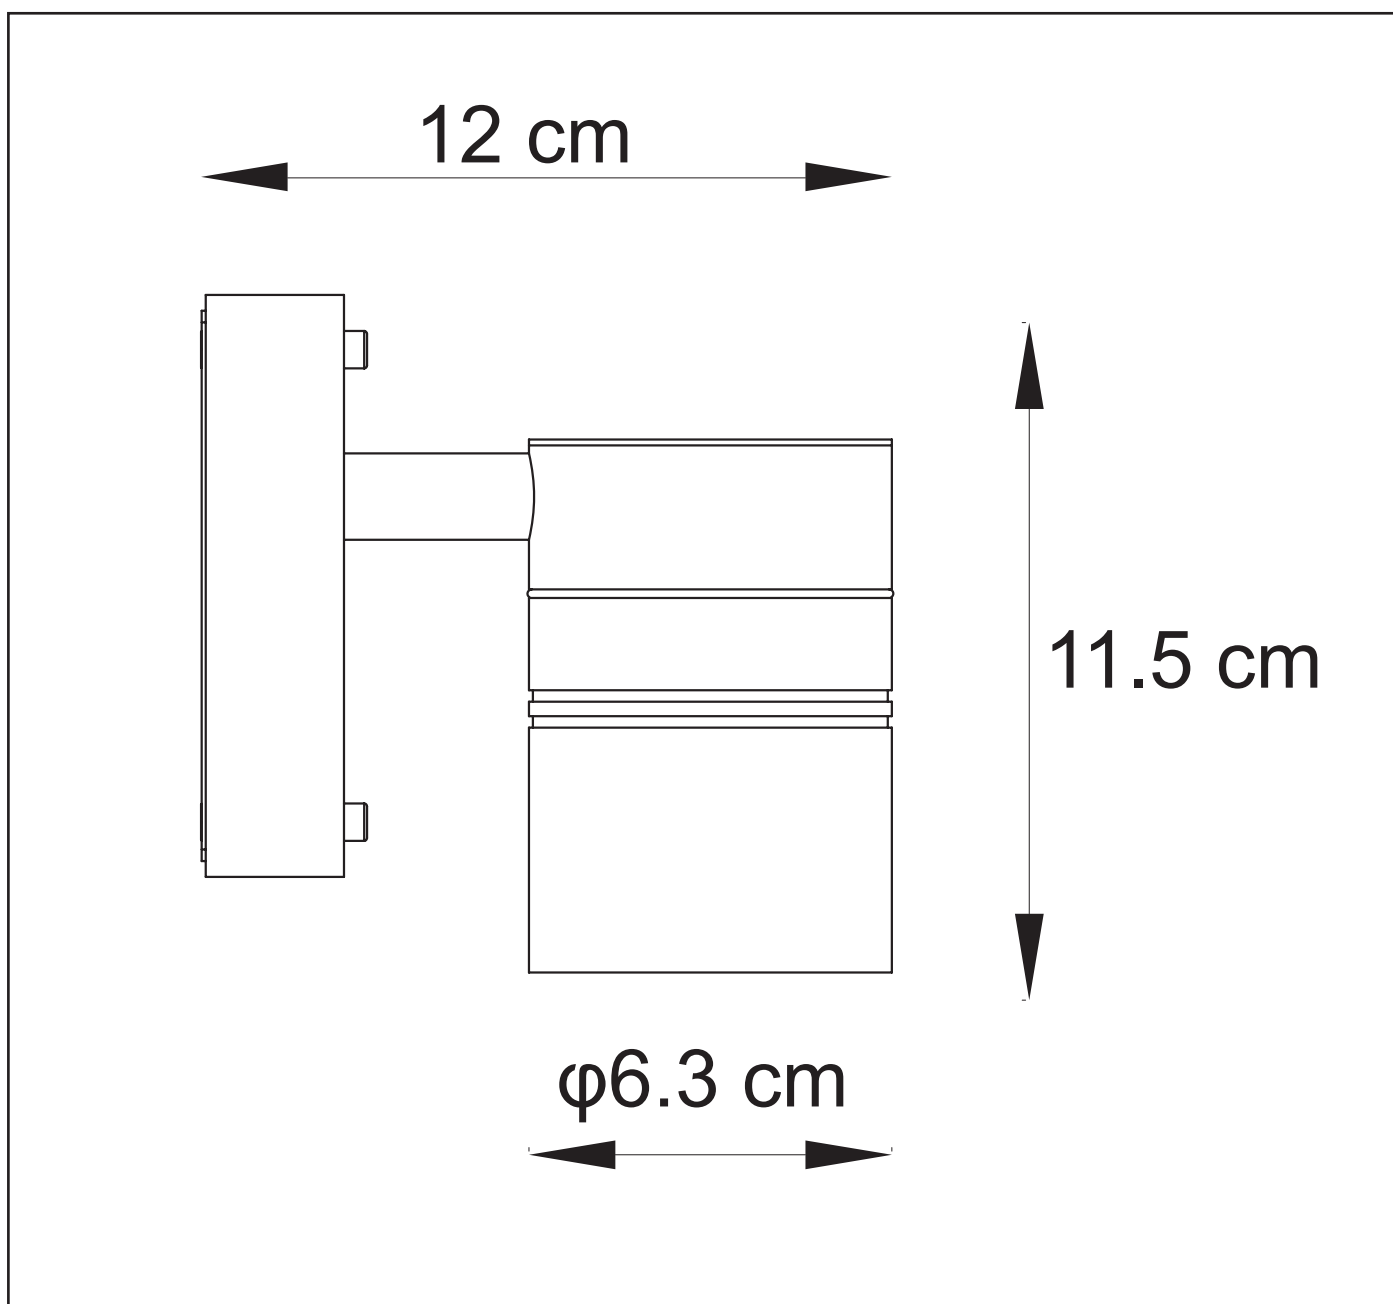

LUCIDE

TECHNICAL DRAWING&DIMENSIONS

ARNE-LED

Item number : 14867/05/12

EAN code : 5411212143884

Item number : 14867/05/30

EAN code : 5411212143891

For more specifications, dimensions please visit

www.lucide.com