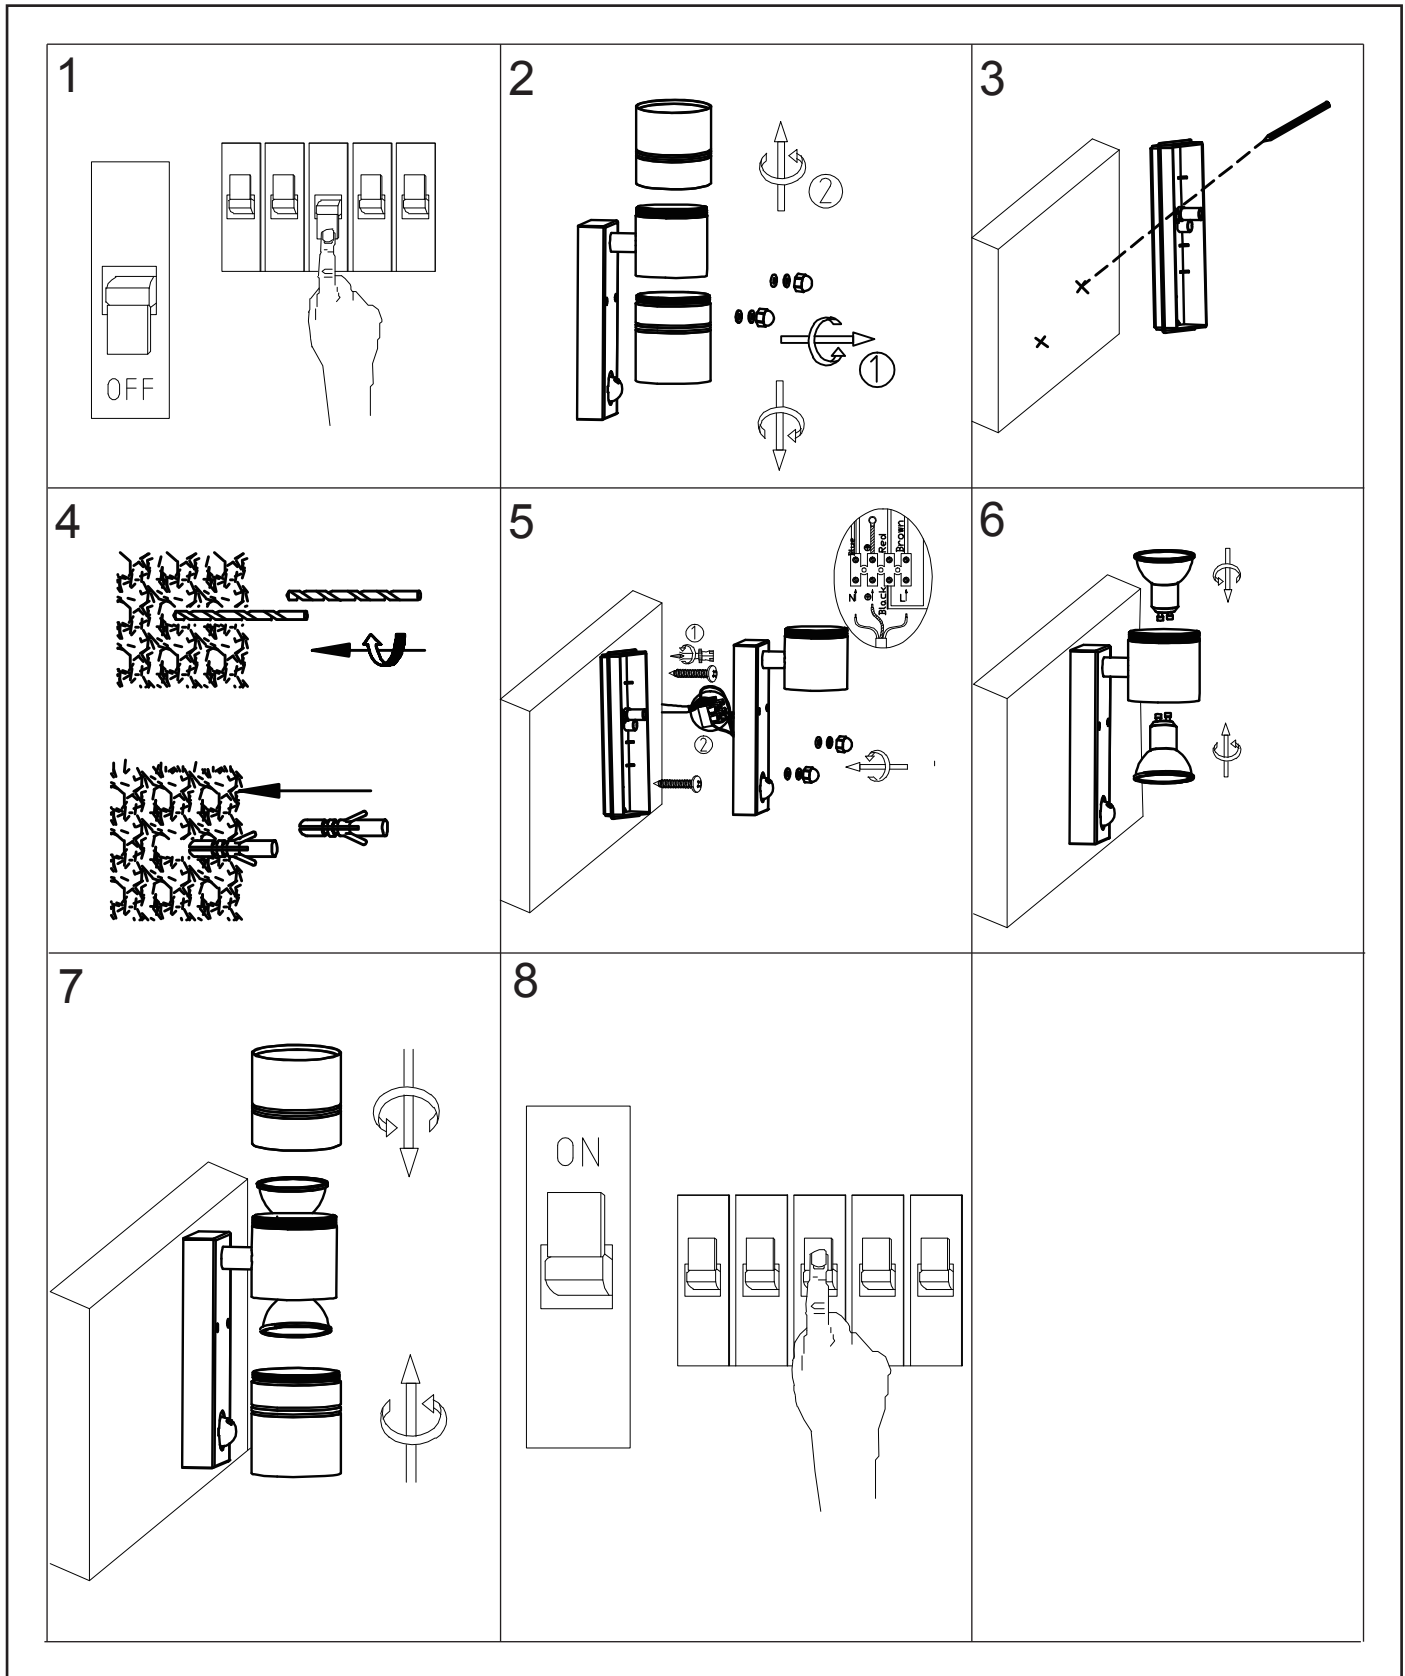

LUCIDE

INSTALLATION DRAWING SPECIFICATIONS

Dit product bevat een lichtbron van energie-efficiëntieklasse G (oude klasse A+).
Ce produit contient une source lumineuse de classe énergétique G (ancienne classe A+).
This product contains a light source of energy efficiency class G (old class A+).
Dieses Produkt enthält eine Lichtquelle der Energieeffizienzklasse G (alte Klasse A+).
Ten produkt zawiera ród o wiat a o klasie efektywno ci energetycznej G (stara klasa A+).