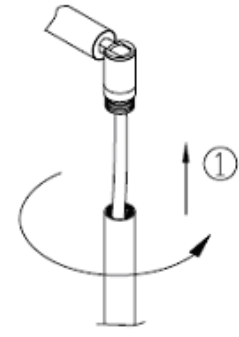

Line drawing of the item (with outline dimensions)

Item number: 12619/06/31

Installation drawing (the same as it in its instruction manual)

Touch time < 1 second, power on or off (with memory function)

Touch time > 1 second, continuously dimmable in cycles

Technical details

materials used:	Metal+glass
color:	Nickel matt
dimmable and how is the fixture dimmable:	
size:	Height: 450mm Length: 400mm Width: Net Weight:
power requirements:	220-240V/50Hz
bulb type and maximum Wattage:	LED/15X0.4W SMD
number of bulbs:	1
IP degree:	IP20