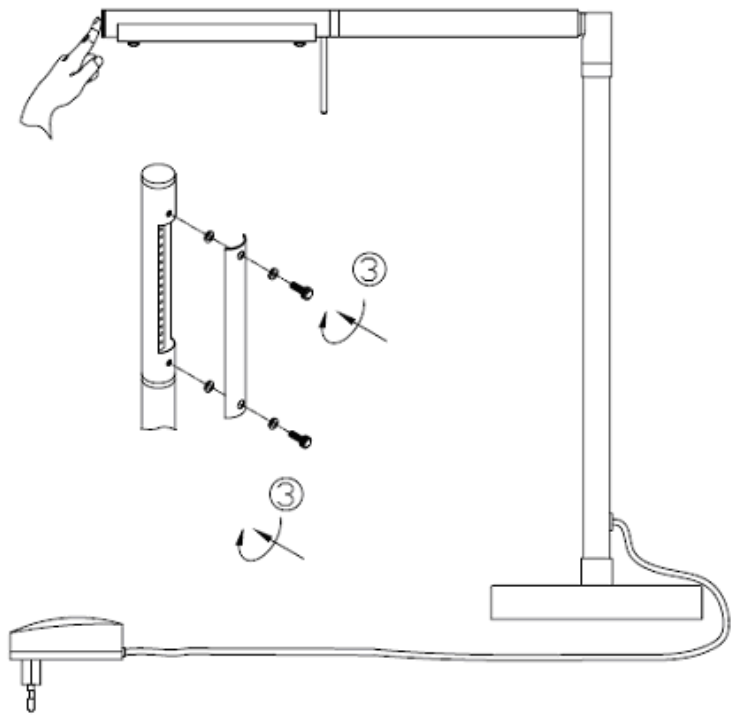

Line drawing of the item (with outline dimensions)

Item number: 12619/06/31

Installation drawing (the same as it in its instruction manual)

Touch time < 1 second, power on or off (with memory function)

Touch time > 1 second, continuously dimmable in cycles

Technical details

materials used:	Metal+glass
color:	Nickel matt
dimmable and how is the fixture dimmable:	
size:	Height: 450mm Length: 400mm Width: Net Weight:
power requirements:	220-240V/50Hz
bulb type and maximum Wattage:	LED/15X0.4W SMD
number of bulbs:	1
IP degree:	IP20