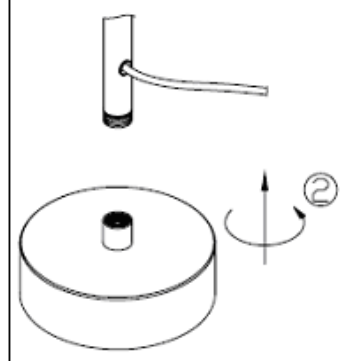

Line drawing of the item (with outline dimensions)

Item number: 12619/06/31

Installation drawing (the same as it in its instruction manual)

Touch time < 1 second, power on or off (with memory function)

Touch time > 1 second, continuously dimmable in cycles

Technical details

materials used:	Metal+glass
color:	Nickel matt
dimmable and how is the fixture dimmable:	
size:	Height: 450mm Length: 400mm Width: Net Weight:
power requirements:	220-240V/50Hz
bulb type and maximum Wattage:	LED/15X0.4W SMD
number of bulbs:	1
IP degree:	IP20