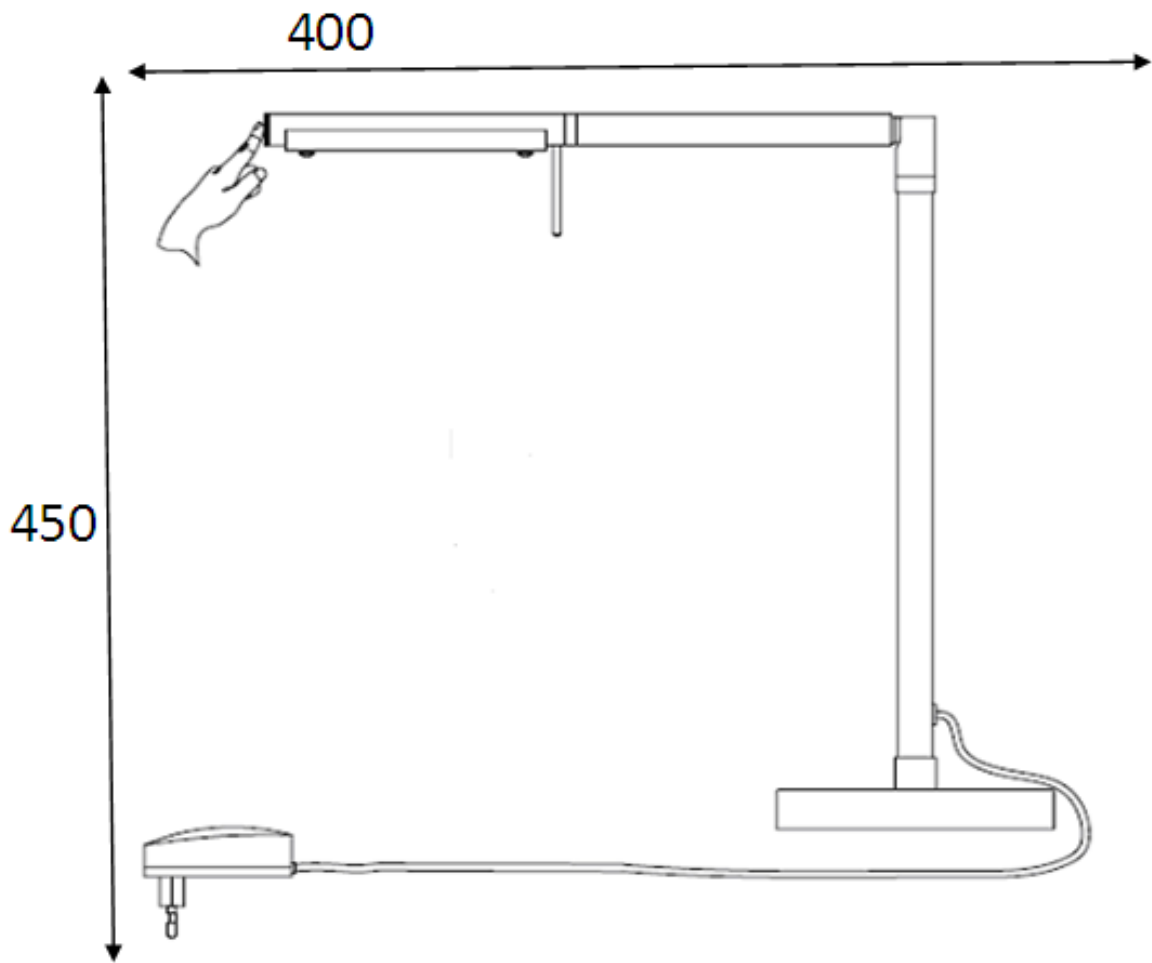

Line drawing of the item (with outline dimensions)

Item number: 12619/06/31

Installation drawing (the same as it in its instruction manual)

Touch time < 1 second, power on or off (with memory function)

Touch time > 1 second, continuously dimmable in cycles

Technical details

materials used:	Metal+glass
color:	Nickel matt
dimmable and how is the fixture dimmable:	
size:	Height: 450mm Length: 400mm Width: Net Weight:
power requirements:	220-240V/50Hz
bulb type and maximum Wattage:	LED/15X0.4W SMD
number of bulbs:	1
IP degree:	IP20