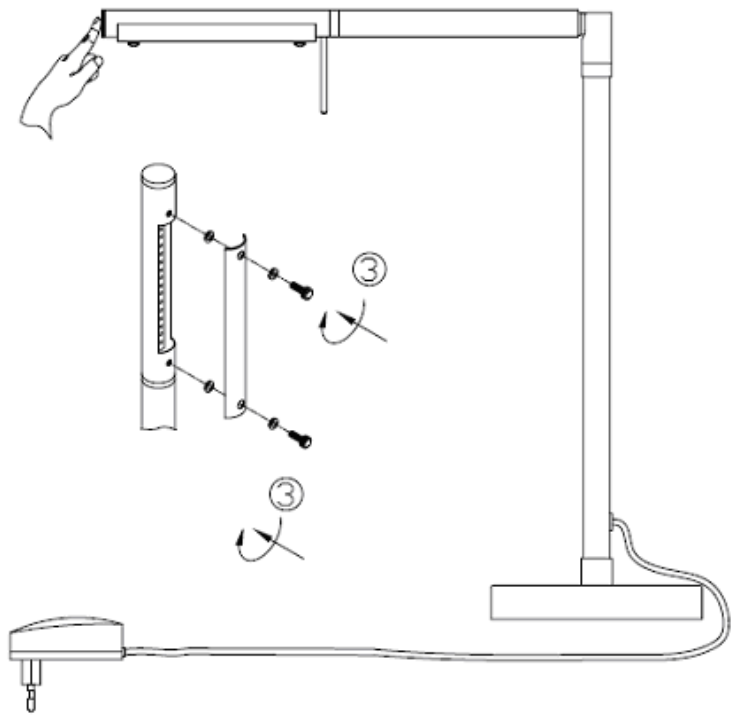

Line drawing of the item (with outline dimensions)

Item number: 12619/06/12

Installation drawing (the same as it in its instruction manual)

Touch time < 1 second, power on or off (with memory function)

Touch time > 1 second, continuously dimmable in cycles

Technical details

materials used:	Metal+glass
color:	White
dimmable and how is the fixture dimmable:	
size:	Height: 450mm Length: 400mm Width: Net Weight:
power requirements:	220-240V/50Hz
bulb type and maximum Wattage:	LED/15X0.4W SMD
number of bulbs:	1
IP degree:	IP20