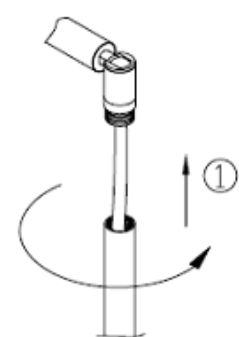

Line drawing of the item (with outline dimensions)

Item number: 12619/06/12

Installation drawing (the same as it in its instruction manual)

Touch time < 1 second, power on or off (with memory function)

Touch time > 1 second, continuously dimmable in cycles

Technical details

materials used:	Metal+glass
color:	White
dimmable and how is the fixture dimmable:	
size:	Height: 450mm Length: 400mm Width: Net Weight:
power requirements:	220-240V/50Hz
bulb type and maximum Wattage:	LED/15X0.4W SMD
number of bulbs:	1
IP degree:	IP20