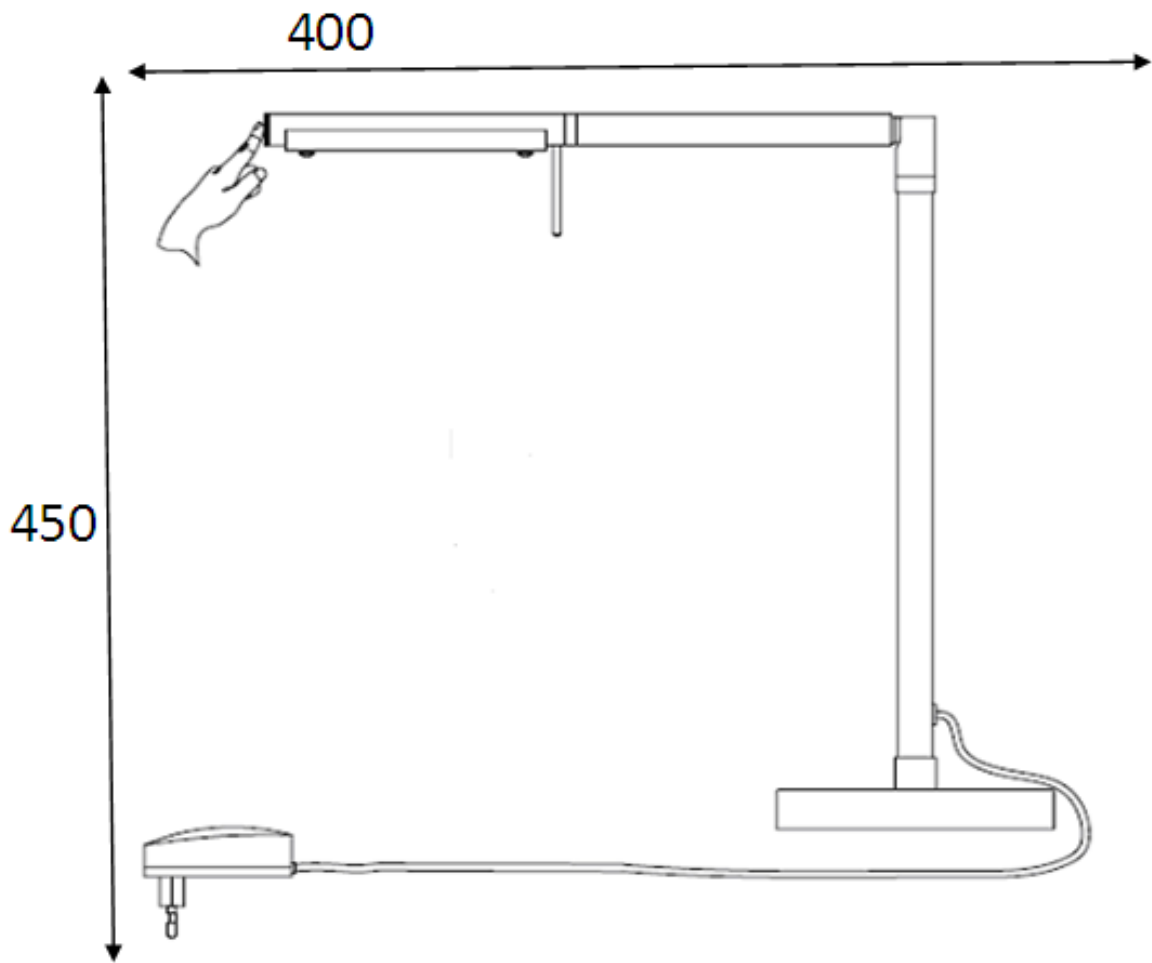

Line drawing of the item (with outline dimensions)

Item number: 12619/06/12

Installation drawing (the same as it in its instruction manual)

Touch time < 1 second, power on or off (with memory function)

Touch time > 1 second, continuously dimmable in cycles

Technical details

materials used:	Metal+glass
color:	White
dimmable and how is the fixture dimmable:	
size:	Height: 450mm Length: 400mm Width: Net Weight:
power requirements:	220-240V/50Hz
bulb type and maximum Wattage:	LED/15X0.4W SMD
number of bulbs:	1
IP degree:	IP20