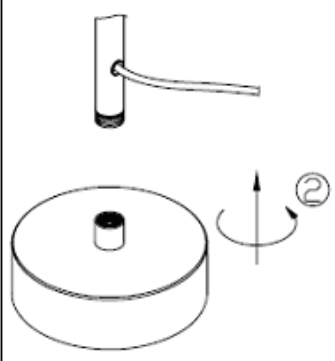

Line drawing of the item (with outline dimensions)

Item number: 12619/06/12

Installation drawing (the same as it in its instruction manual)

Touch time < 1 second, power on or off (with memory function)

Touch time > 1 second, continuously dimmable in cycles

Technical details

materials used:	Metal+glass
color:	White
dimmable and how is the fixture dimmable:	
size:	Height: 450mm Length: 400mm Width: Net Weight:
power requirements:	220-240V/50Hz
bulb type and maximum Wattage:	LED/15X0.4W SMD
number of bulbs:	1
IP degree:	IP20