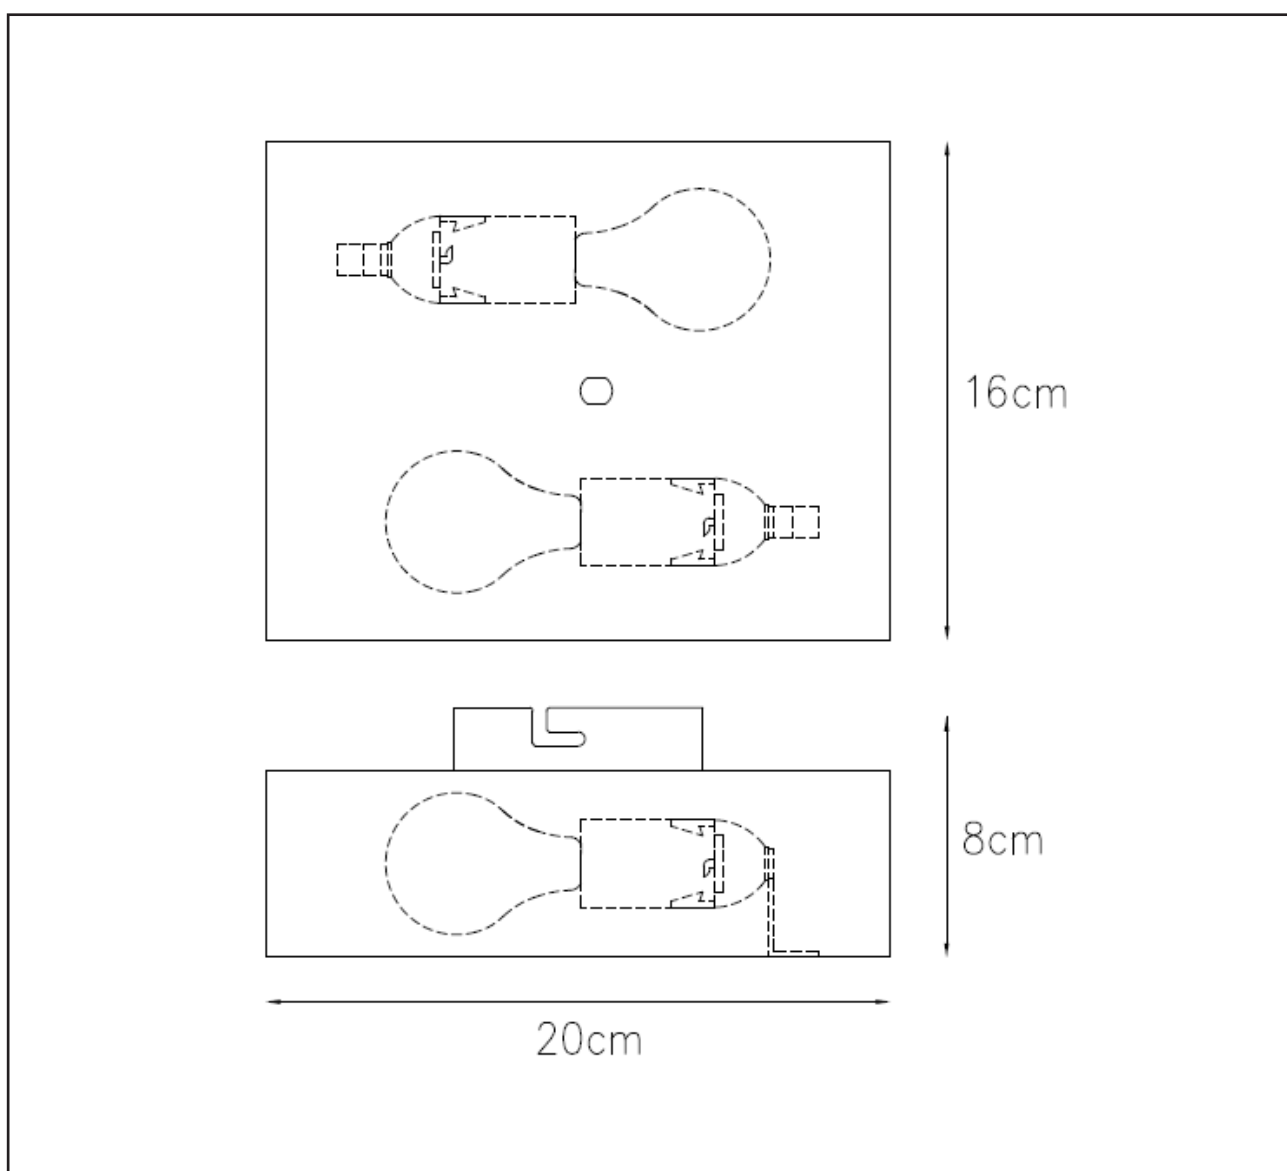

OVALIS

Item number : 12219/02/30

EAN code : 5411212126788

Item number : 12219/02/31

EAN code : 5411212126795

For more specifications, dimensions please visit

www.lucide.com