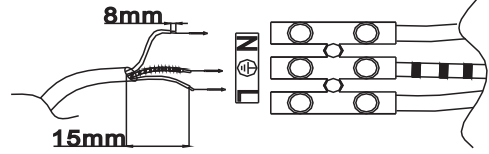

LUCIDE

INSTALLATION DRAWING SPECIFICATIONS

Electrical Supply