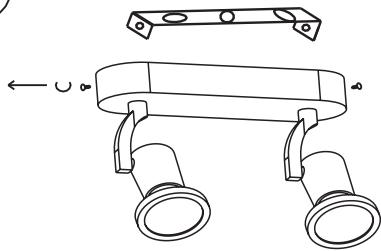

## General

**Dimensions LxWxH** : 6.0 cm x 19.8 cm x 15.5 cm  
**Height minimum** : 9 cm  
**Height maximum** : 15.5 cm  
**Dimensions shade LxWxH** : 5.6 cm x 5.6 cm x 7.8 cm  
**Main material** : Zinc Alloy  
**Ceiling rose material** : Metal  
**Color** : Black, White  
**Style** : Modern  
**Shape** : Oval  
**Weight** : 0.76 kg  
**Warranty** : 2 years

## Product specifications

**Dimmable** : No  
**Light direction** : Downlight  
**Adjustable in height** : Not In Height Adjustable  
**Directional** : Rotatable & Tilttable (360 Degrees)  
**Cable** : No  
**Cable length** :  
**Sensor** : Without Sensor  
**Control** : Light Switch Control  
**IP-Class** : 20  
**Electric class** : 1  
**Light source including ?** : Yes  
**Lamp socket** : GU10  
**Light source number** : 2  
**Power requirements** : 220-240V-50Hz  
**Bulb type & maximum wattage** : LED GU10 5W

## INSTALLATION DRAWING SPECIFICATIONS

GU10

### Electrical Supply

1

2

3

4