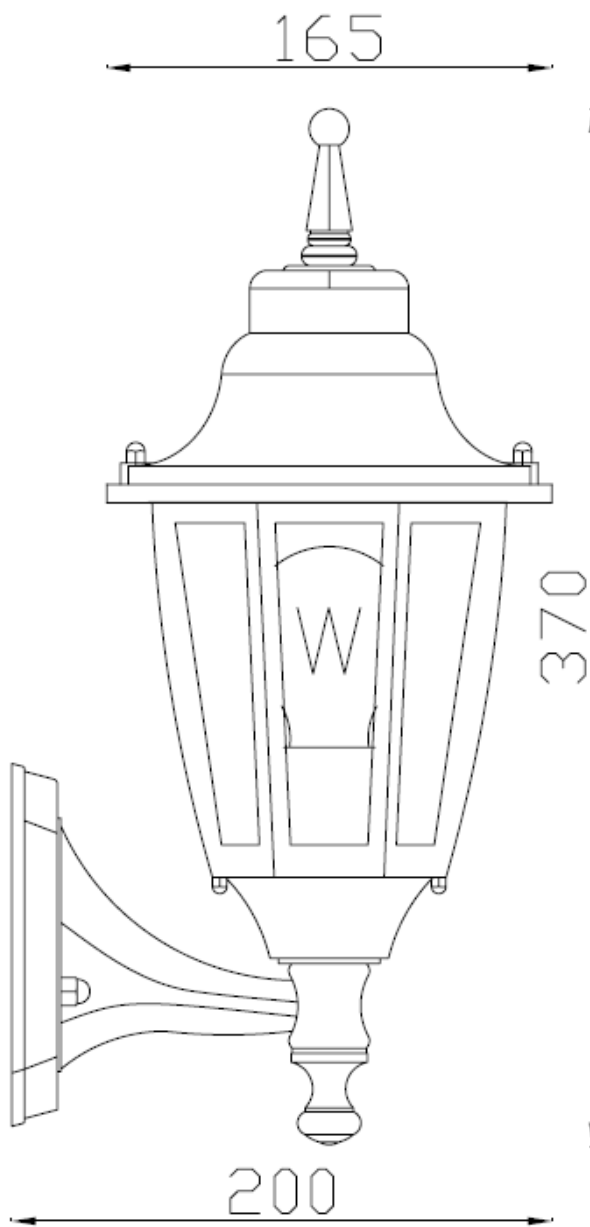

Line drawing of the item (with outline dimensions)

Item number:11832/01/31

Installation drawing (the same as it in its instruction manual)

Technical details

materials used:	metal
color:	white
dimmable and how is the fixture dimmable:	
size:	Height: 370mm Length: 200mm Width: 165mm Net Weight:
power requirements:	220-240V~50Hz
bulb type and maximum Wattage:	E27 Max.60W
number of bulbs:	1×E27
IP degree:	IP44