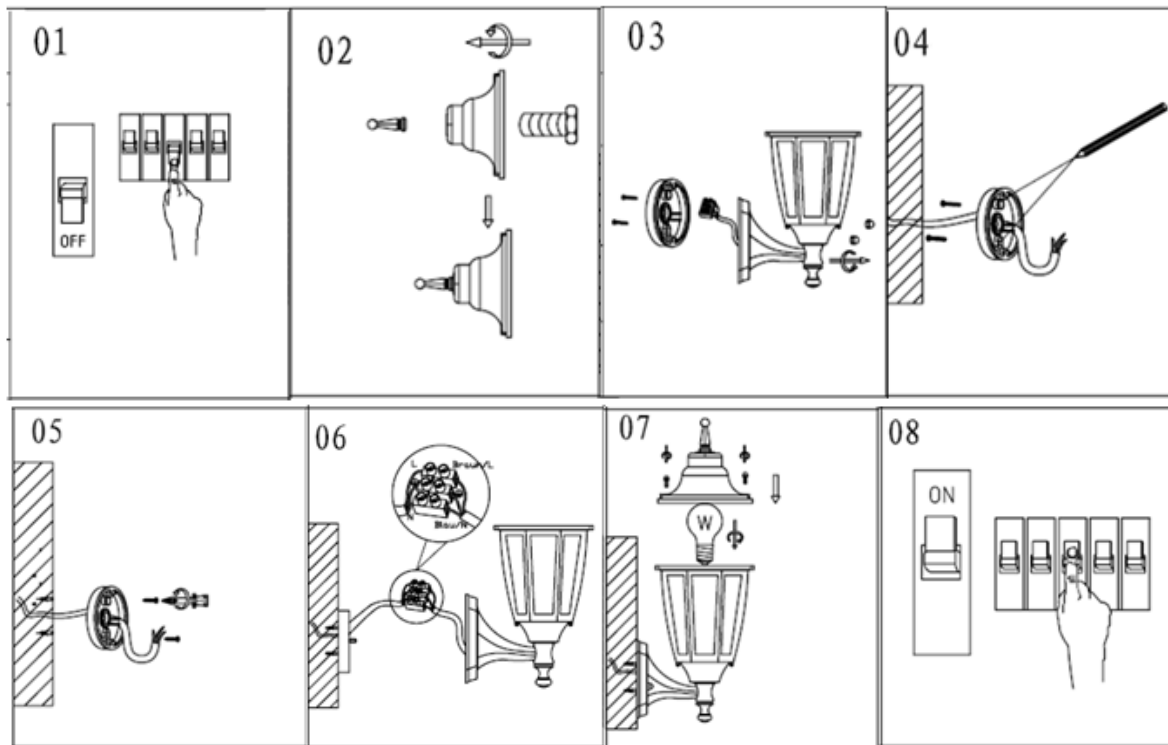

Line drawing of the item (with outline dimensions)

Item number:11832/01/31

Installation drawing (the same as it in its instruction manual)

Technical details

materials used:	metal
color:	white
dimmable and how is the fixture dimmable:	
size:	Height: 370mm Length: 200mm Width: 165mm Net Weight:
power requirements:	220-240V~50Hz
bulb type and maximum Wattage:	E27 Max.60W
number of bulbs:	1×E27
IP degree:	IP44