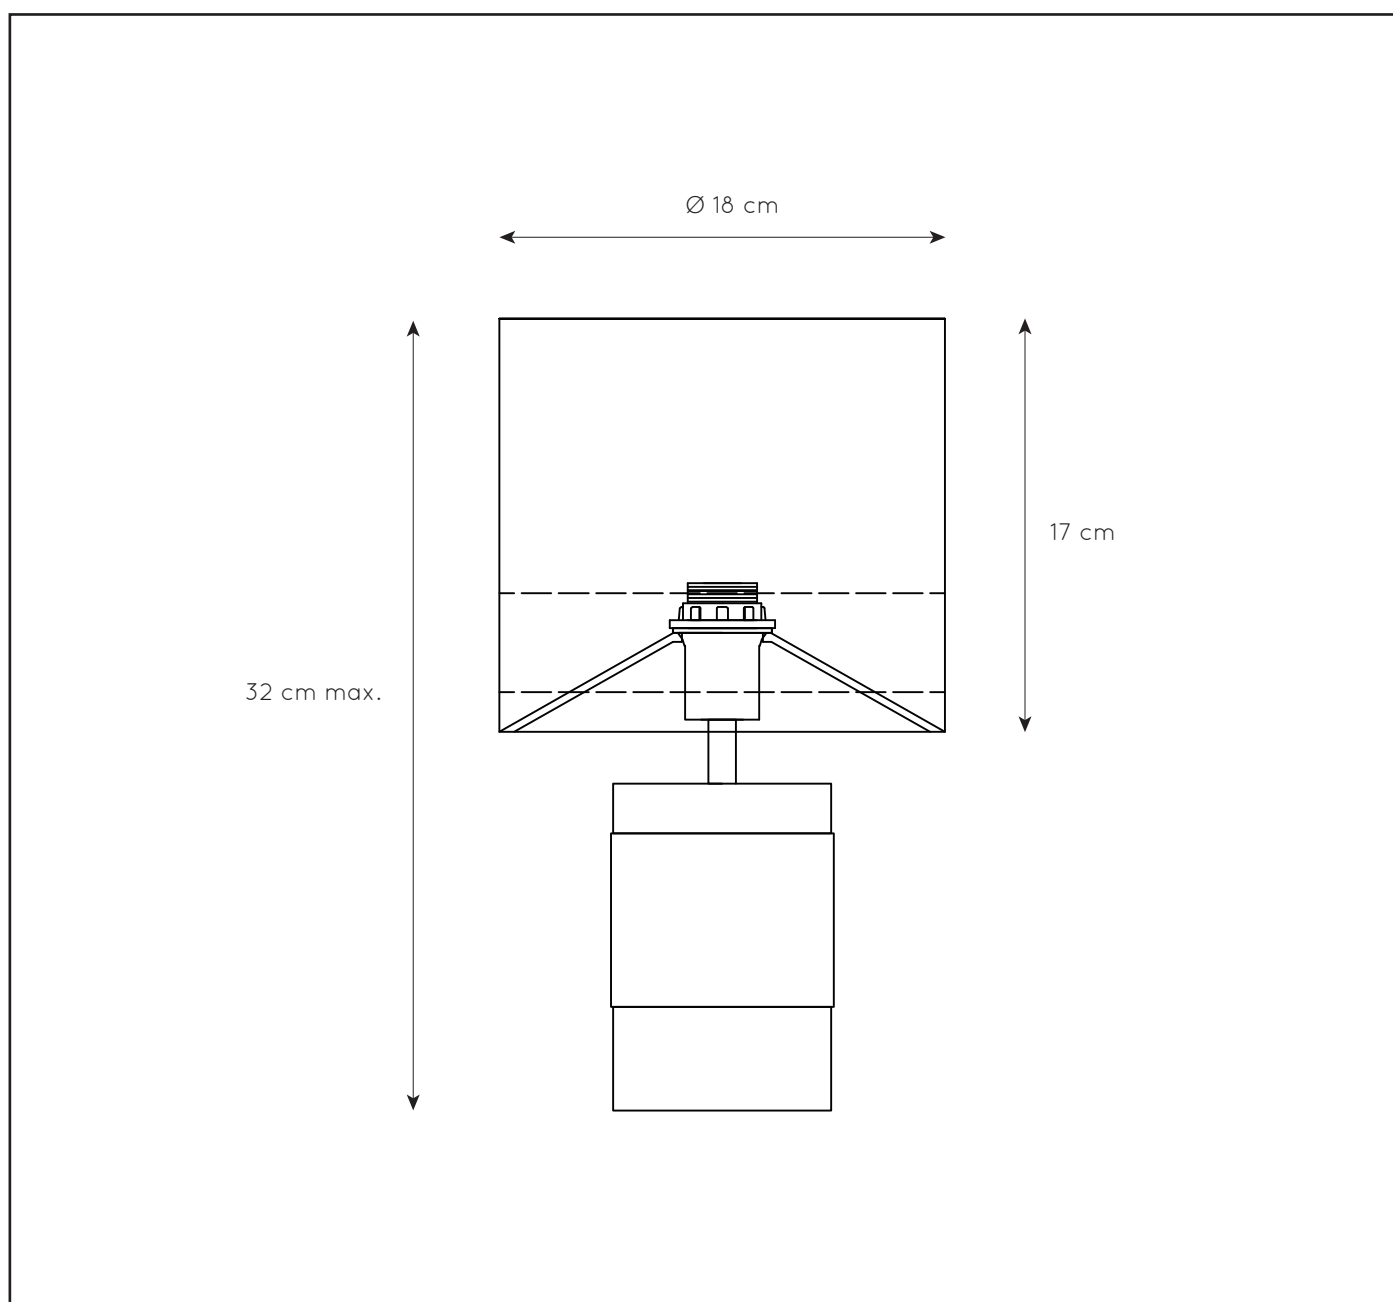

LUCIDE

TECHNICAL DRAWING & DIMENSIONS

FRIZZLE

Item number : 10500/81/43

EAN code : 5411212105271

For more specifications, dimensions please visit

www.lucide.com