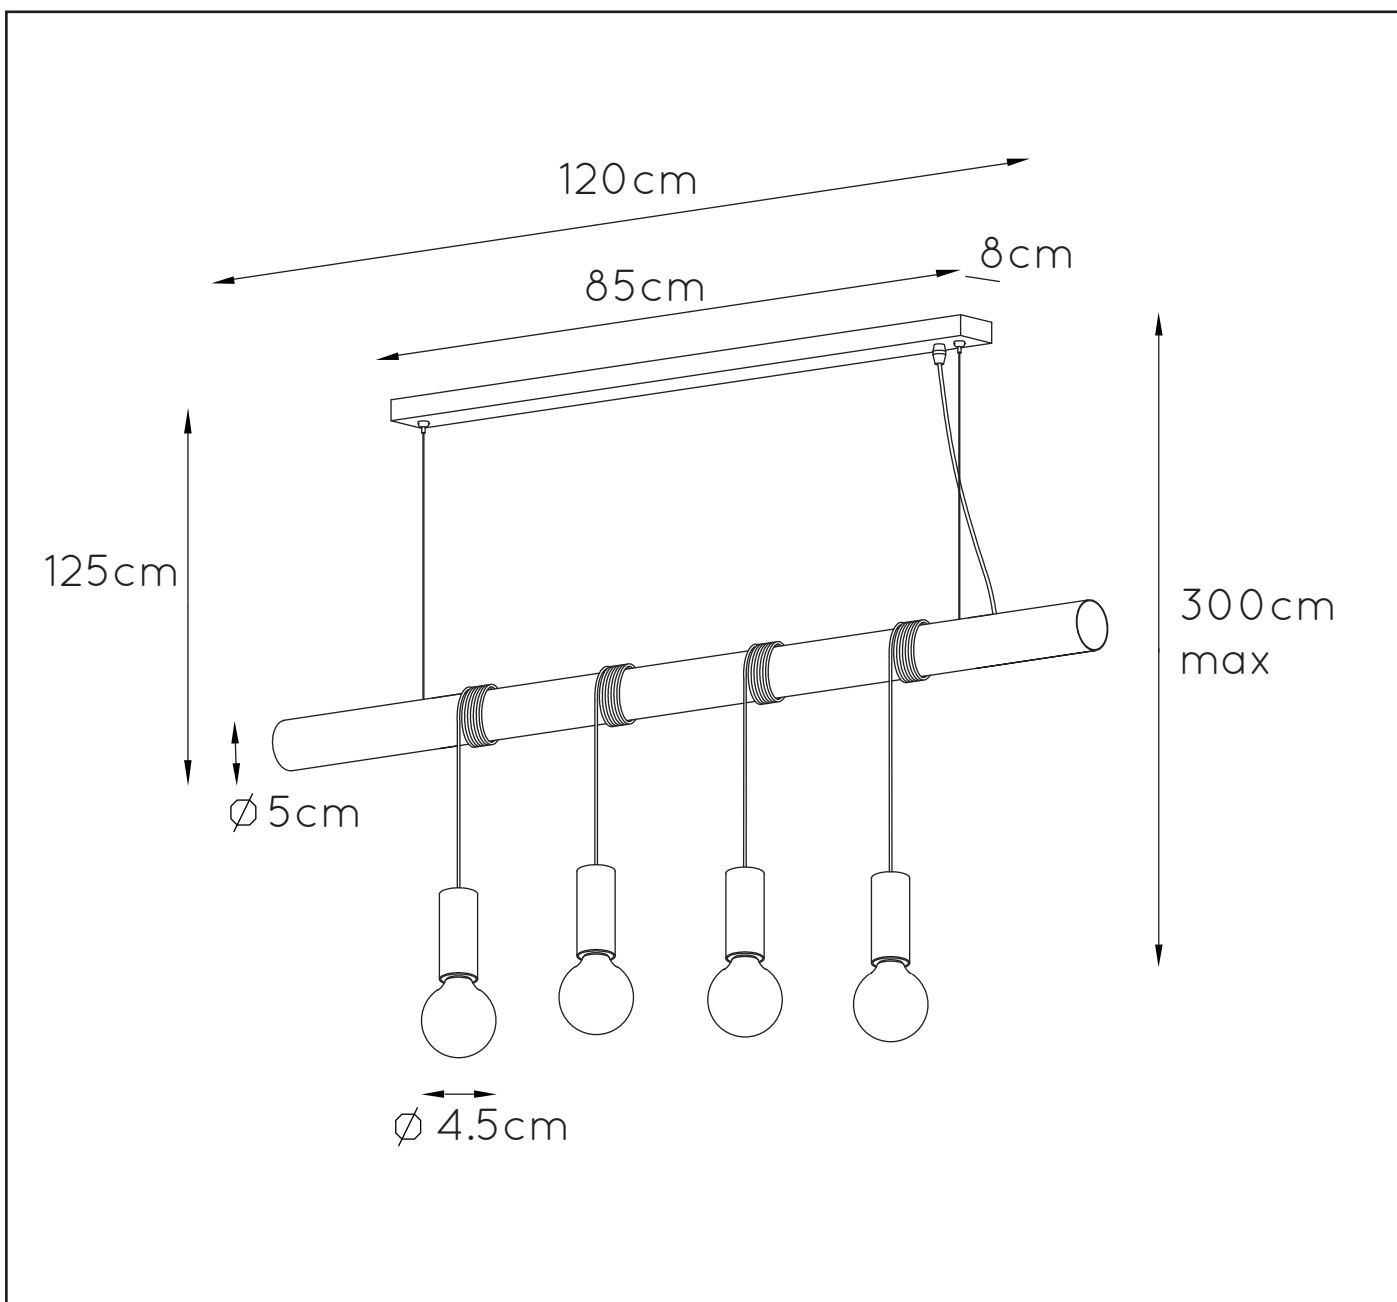

JAIME

Item number : 08425/04/30

EAN code : 5411212082855

Item number : 08425/04/31

EAN code : 5411212082862