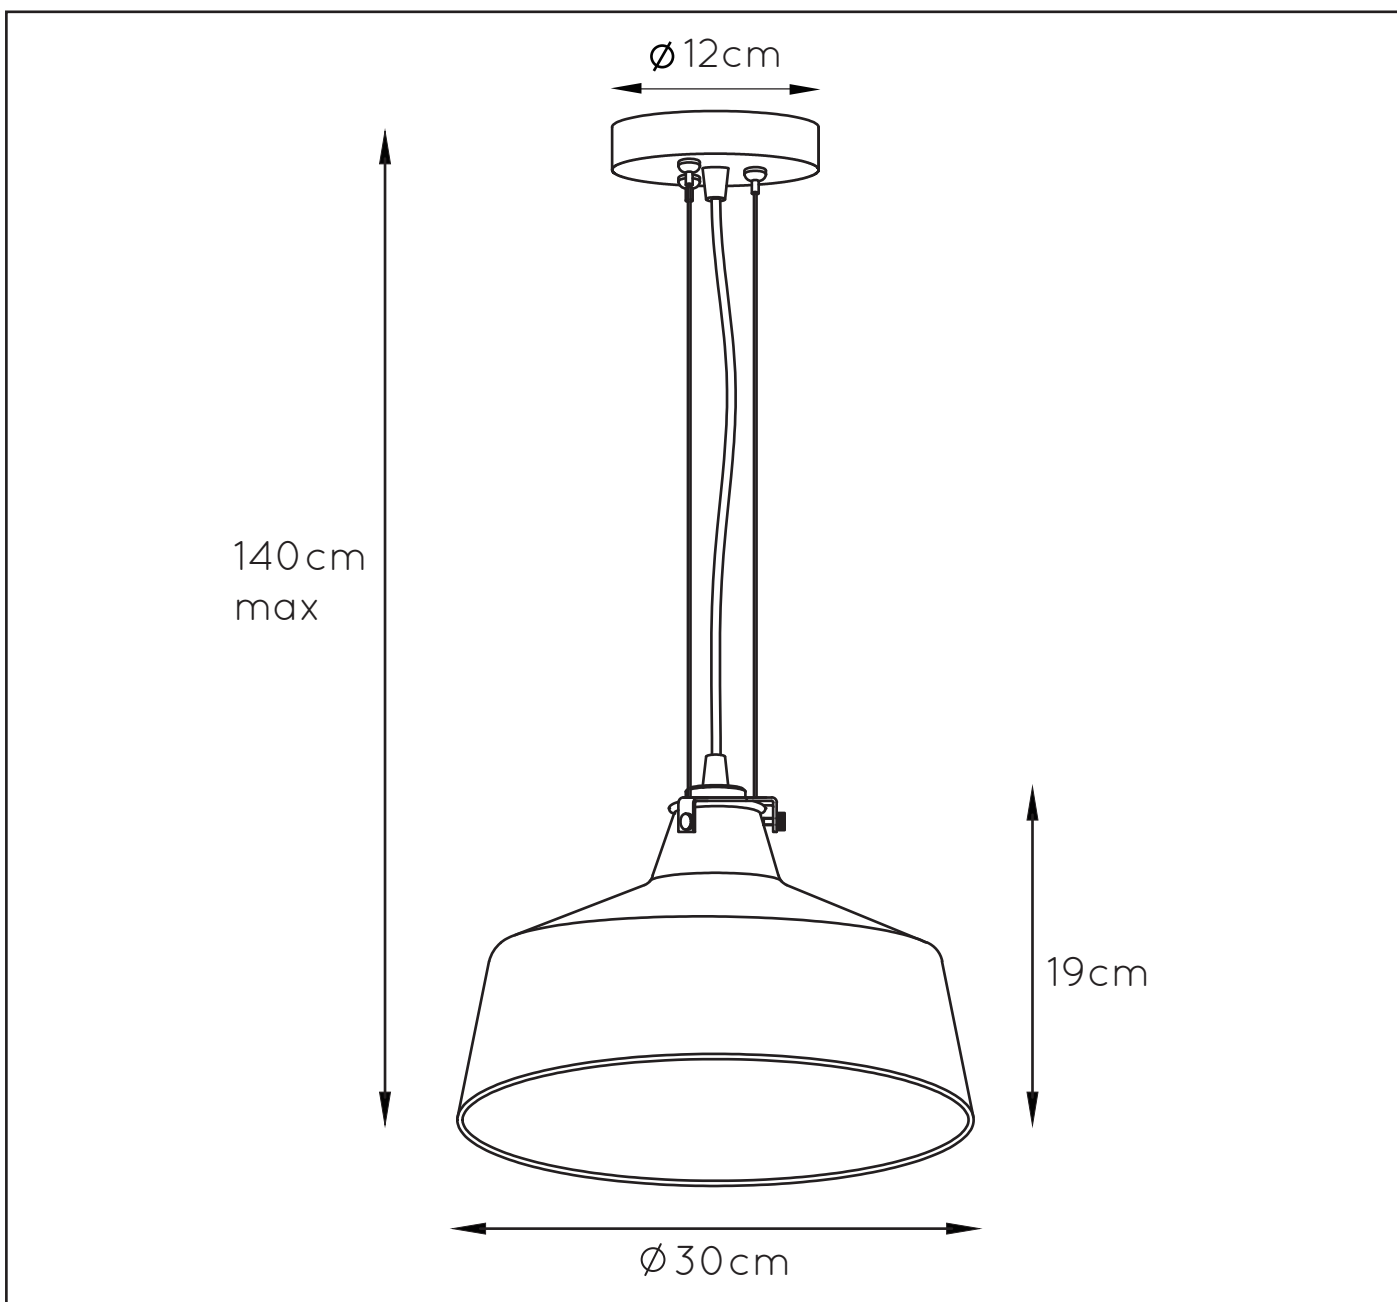

Item number : 08420/01/60
 EAN code : 5411212082640

VITRI

**RECOMMENDED LUCIDE
 LIGHT SOURCE**

49016/05/60

Light source dimmable : Yes
 Light source incl. : No

General

Dimensions LxWxH : 30 cm x 30 cm x 140 cm
Heigth minimum : 50cm
Heigth maximum : 140cm
Dimensions shade LxWxH : 30 cm x 30 cm x 19 cm
Main material : Metal & Glass
Ceiling rose material : Metal
Color : Black & Red copper & Clear
Style : Modern
Shape : Round
Weight : 1.6kg
Warranty : 2 years

Product specifications

Dimmable : No
Light direction : Around (Diffuse)
Adjustable in heigth : Adjustable In Height
 (Before Installation)
Directional : Not Directional
Cable : Yes, Cable On Product
Cable length : 120 cm
Sensor : Without Sensor
Control : Light Switch Control
IP-Class : 20
Electric class : 1
Light source including ?: No
Lamp socket : E27
Light source number : 1
Power requirements : 220-240V~50Hz
Bulb type & maximum wattage : E27- max.60W

For more specifications of this product please visit

www.lucide.com

VITRI

Item number : 08420/01/60

EAN code : 5411212082640

LUCIDE

INSTALLATION DRAWING SPECIFICATIONS