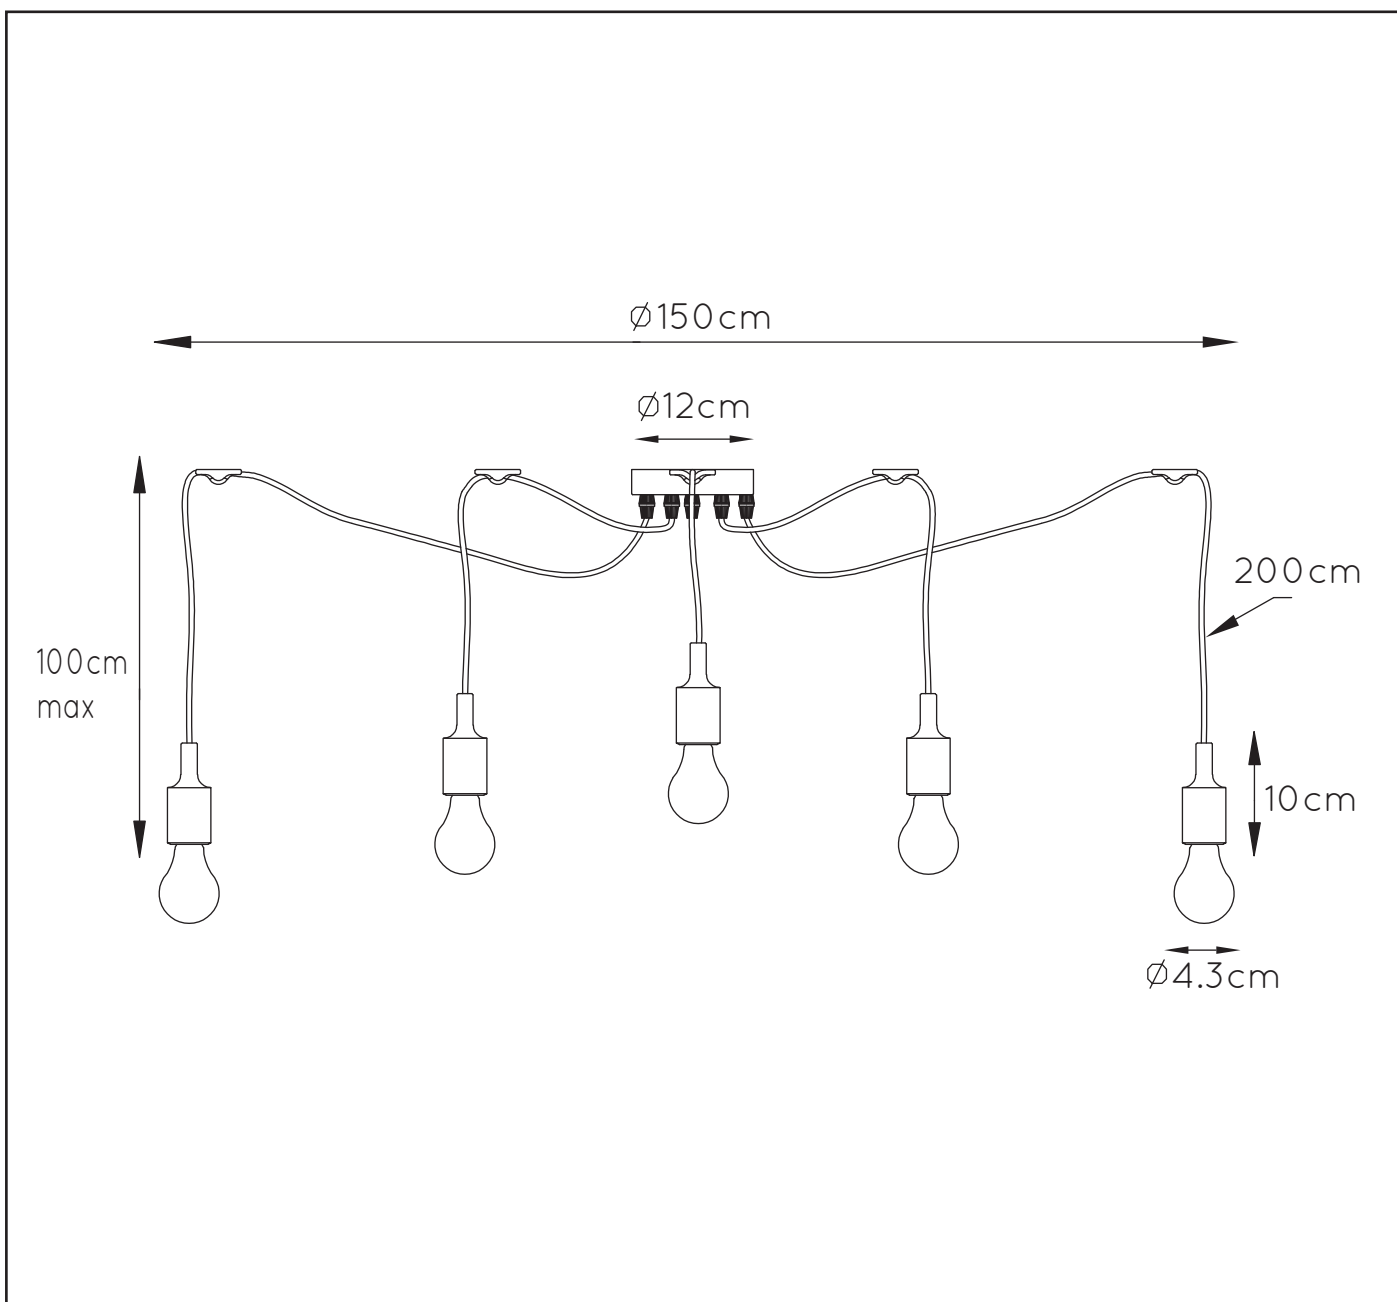

LUCIDE

GENERAL SPECIFICATIONS

**RECOMMENDED LUCIDE
LIGHT SOURCE**

49017/05/60

Light source dimmable : Yes

Light source incl. : No

General

Dimensions LxWxH : 150 cm x 150 cm x 100 cm

Height minimum : 30cm

Height maximum : 100cm

Dimensions shade LxWxH : -

Main material : Metal and Silicon

Ceiling rose material : Metal

Color : Black

Style : Modern

Shape : Round

Weight : 0.9kg

Warranty : 2 years

Product specifications

Dimmable : No

Light direction : Around (Diffuse)

Adjustable in height : Adjustable In Height
(Before Installation)

Directional : Not Directional

Cable : Yes, Cable On Product

LUCIDE

INSTALLATION DRAWING SPECIFICATIONS