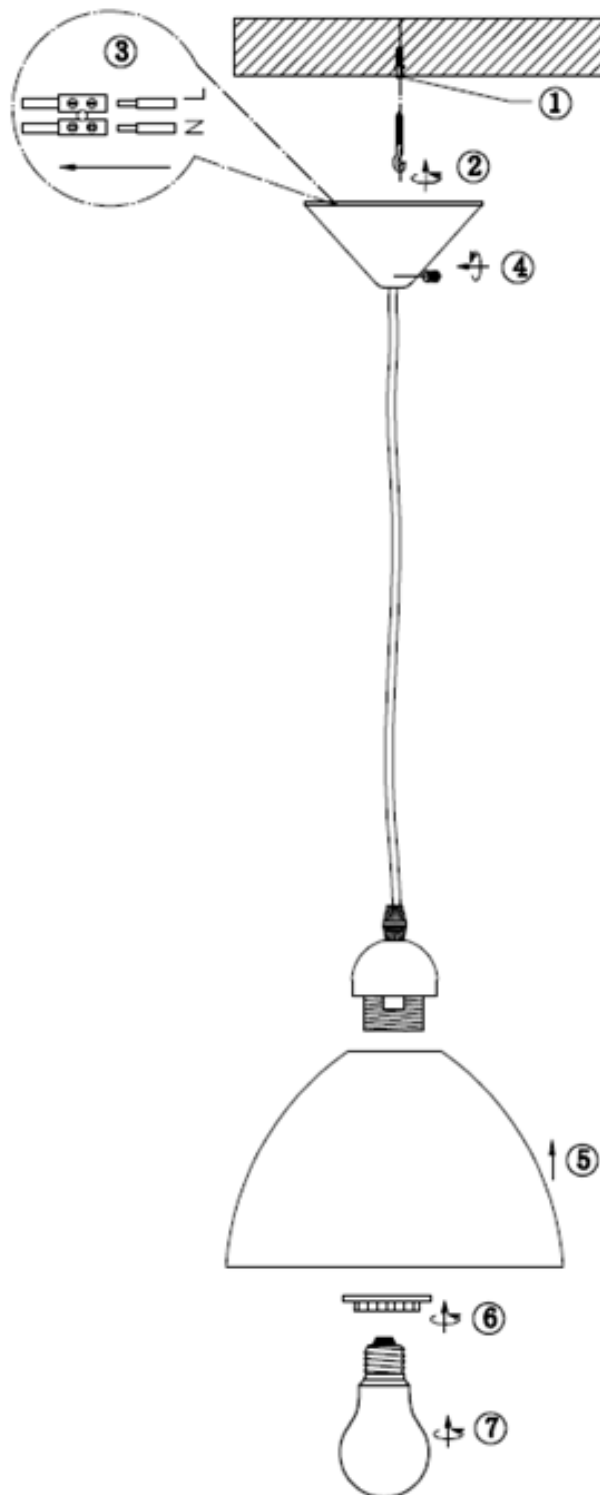

Line drawing of the item (with outline dimensions)

Item number: 08406/23/35

Installation drawing (the same as it in its instruction manual)

### Technical details

materials used:	Plastic	
color:	Blue	
dimmable and how is the fixture dimmable:		
size:	Height:	1140mm
	Length:	230mm
	Width:	
	Net Weight:	0.23Kg
power requirements:	220-240V/~50Hz	
bulb type and maximum Wattage:	E27 40w	
number of bulbs:	1	
IP degree:	IP20	