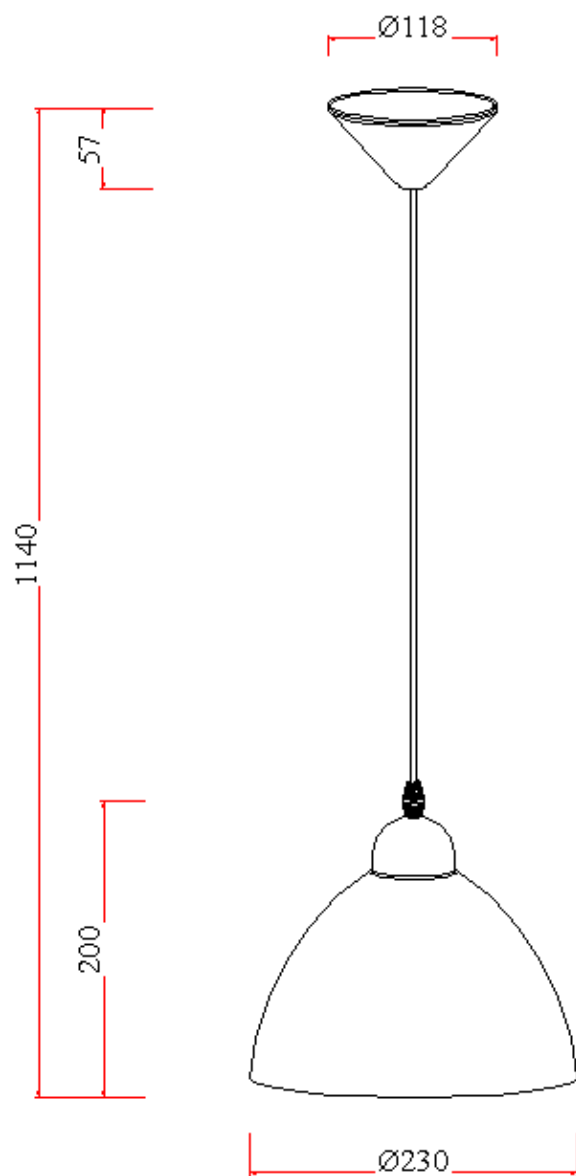

Line drawing of the item (with outline dimensions)

Item number: 08406/23/35

Installation drawing (the same as it in its instruction manual)

### Technical details

materials used:	Plastic	
color:	Blue	
dimmable and how is the fixture dimmable:		
size:	Height:	1140mm
	Length:	230mm
	Width:	
	Net Weight:	0.23Kg
power requirements:	220-240V/~50Hz	
bulb type and maximum Wattage:	E27 40w	
number of bulbs:	1	
IP degree:	IP20	