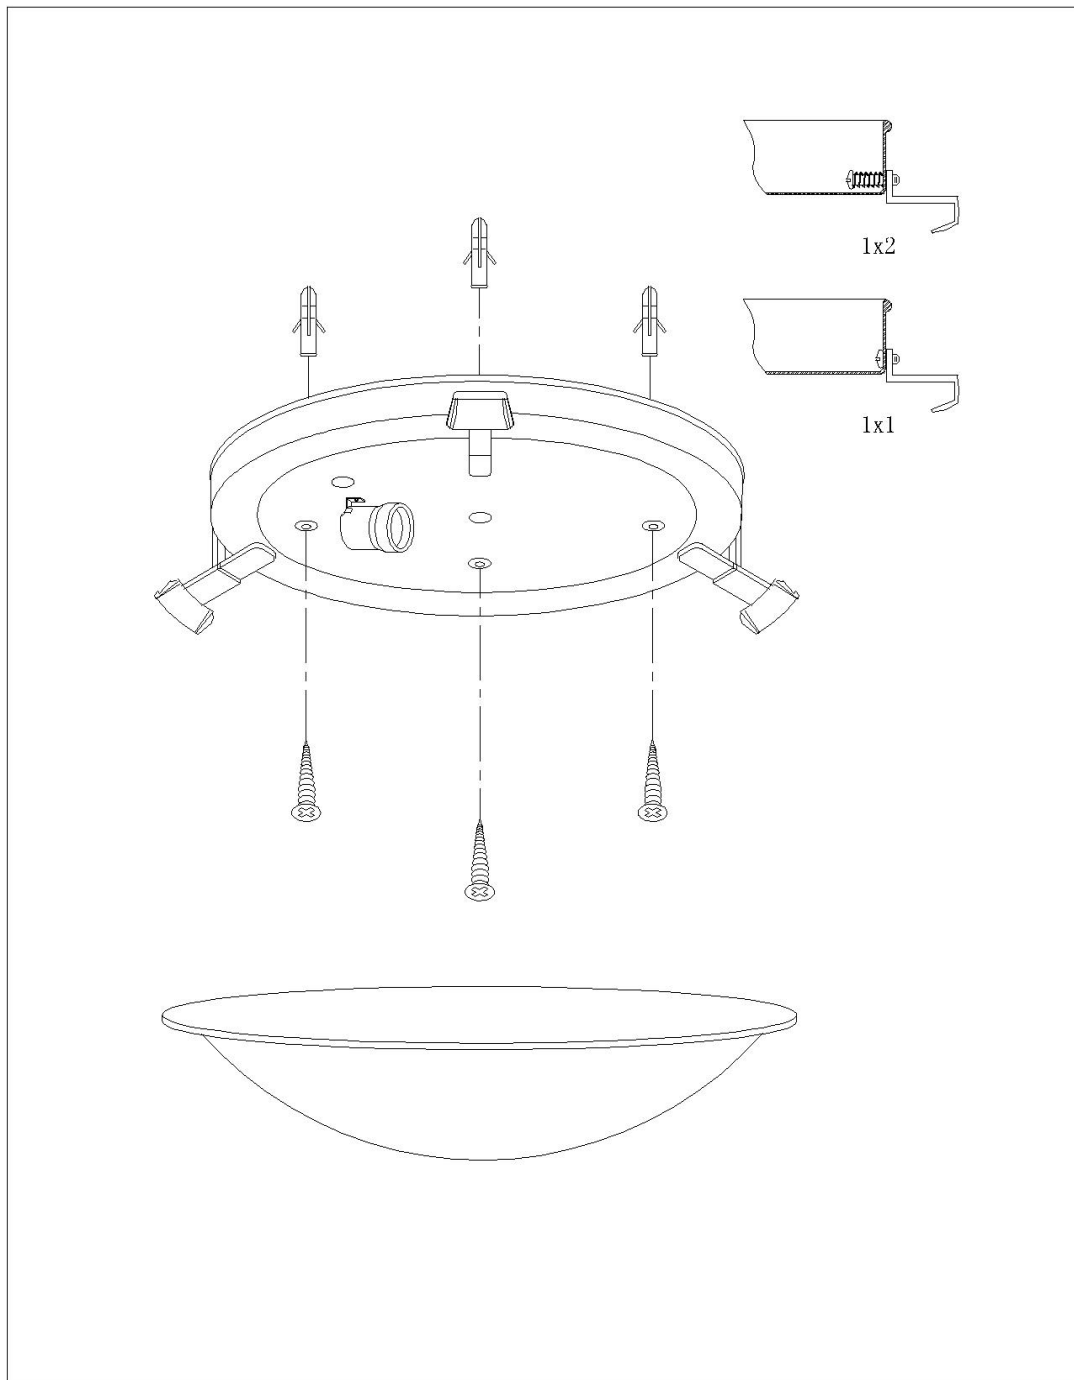

Line drawing of the item (with outline dimensions)

Item number:07113/30/66

Installation drawing (the same as it in its instruction manual)

Technical details

materials used:	Metal + Glass	
color:	White	White
dimmable and how is the fixture dimmable:		
size:	Height:	110mm
	Length:	300mm
	Width:	300mm
	Net Weight:	1.3kg
power requirements:	220-240V / ~50Hz	
bulb type and maximum Wattage:	E27 Max. 75W	
number of bulbs:	1XE27	
IP degree:	IP20	