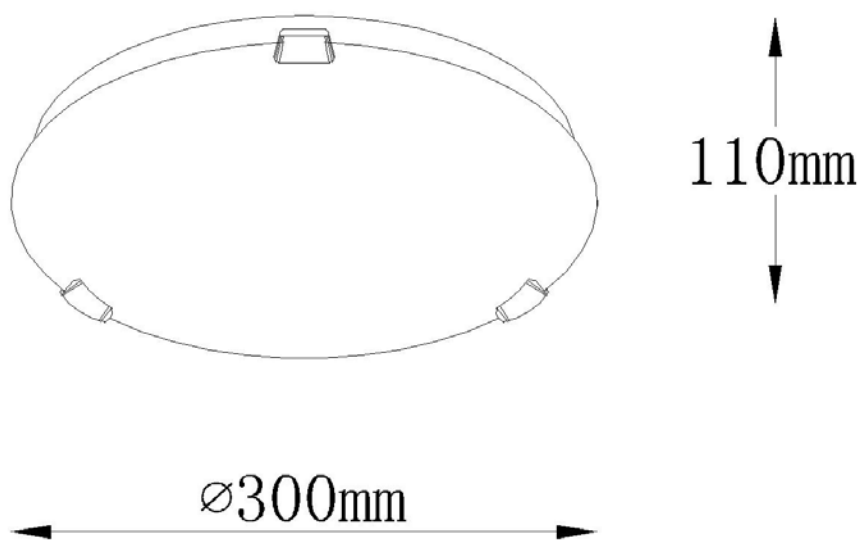

Line drawing of the item (with outline dimensions)

Item number:07113/30/66

Installation drawing (the same as it in its instruction manual)

Technical details

materials used:	Metal + Glass	
color:	White	White
dimmable and how is the fixture dimmable:		
size:	Height:	110mm
	Length:	300mm
	Width:	300mm
	Net Weight:	1.3kg
power requirements:	220-240V / ~50Hz	
bulb type and maximum Wattage:	E27 Max. 75W	
number of bulbs:	1XE27	
IP degree:	IP20	