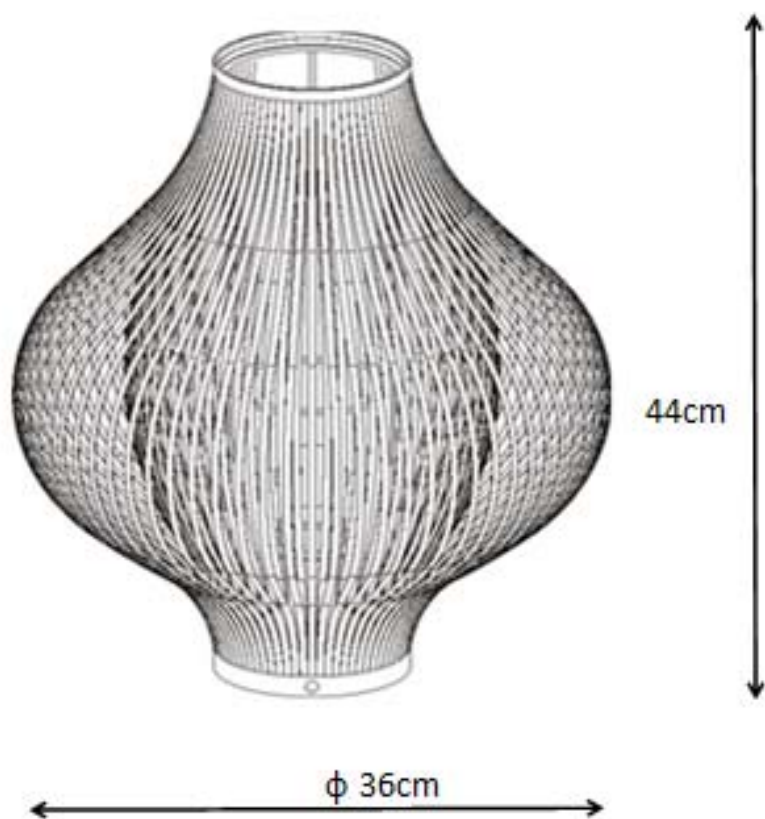

Line drawing of the item

Item number: 06508/01/31

Installation drawing

Technical details

materials used:	Metal + PVC + fabric
color:	white
dimmable and how is the fixture dimmable:	
size:	Height: 44cm Length: 36cm Width: 36cm Net Weight: 0.57kgs
power requirements:	220-240V~50Hz
bulb type and maximum Wattage:	E27 ESL Max.18W
number of bulbs:	1xE27
IP degree:	IP20