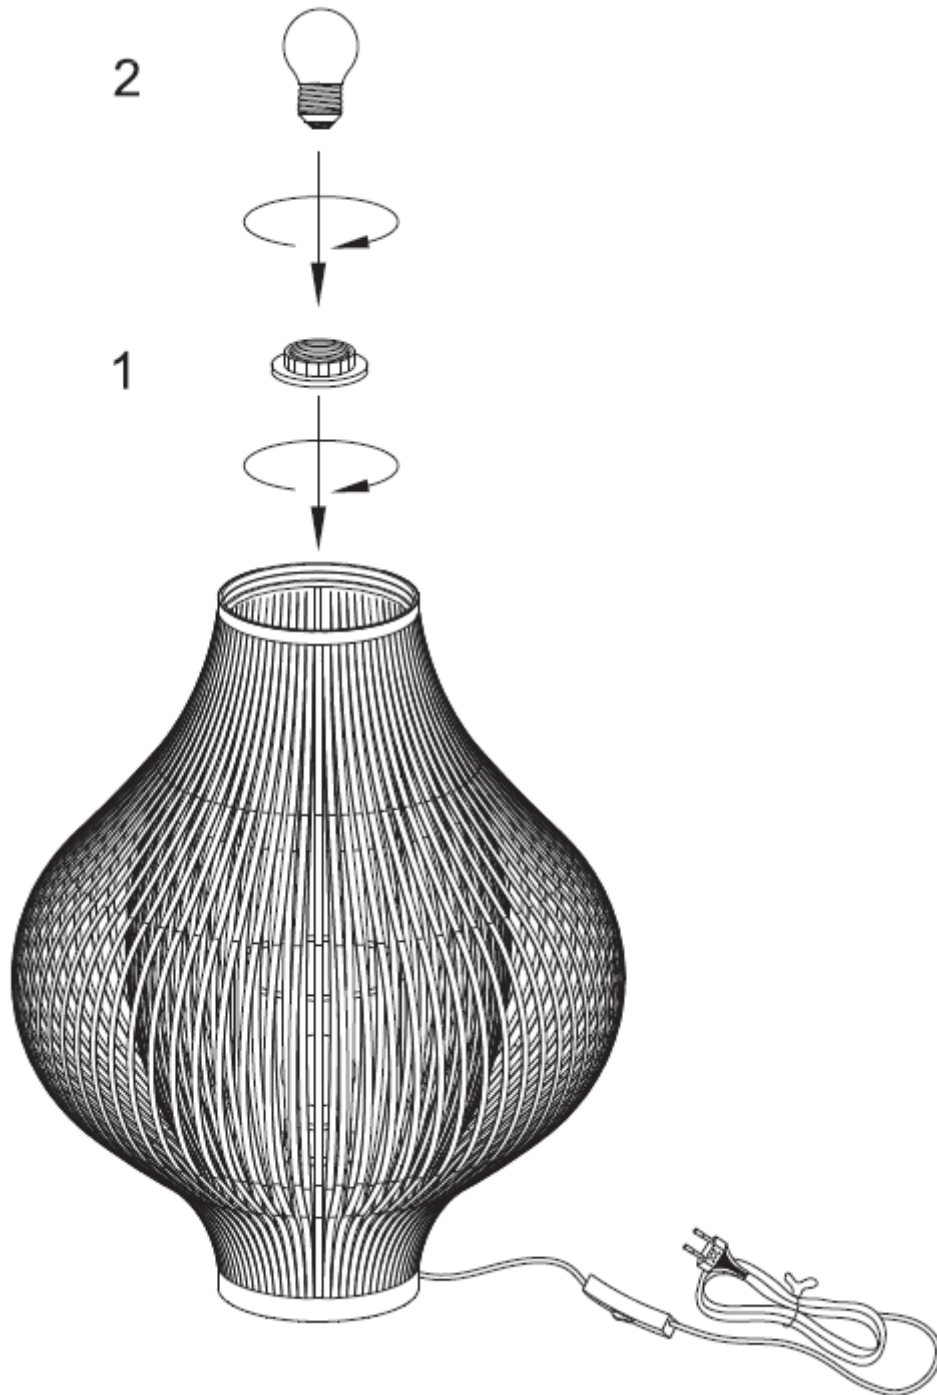

Line drawing of the item

Item number: 06508/01/31

Installation drawing

Technical details

materials used:	Metal + PVC + fabric
color:	white
dimmable and how is the fixture dimmable:	
size:	Height: 44cm Length: 36cm Width: 36cm Net Weight: 0.57kgs
power requirements:	220-240V~50Hz
bulb type and maximum Wattage:	E27 ESL Max.18W
number of bulbs:	1xE27
IP degree:	IP20