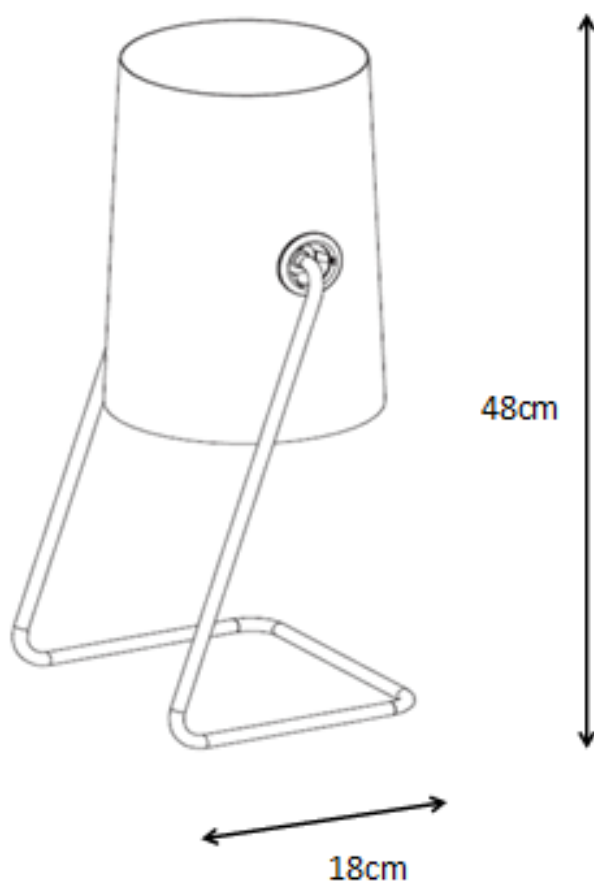

Line drawing of the item

Item number: 06503/81/31

Installation drawing

Technical details

materials used:	Metal + PS + fabric
color:	white
dimmable and how is the fixture dimmable:	
size:	Height: 48cm Length: 20cm Width: 18cm Net Weight: 0.52kgs
power requirements:	220-240V~50Hz
bulb type and maximum Wattage:	E14 ESL Max.18W
number of bulbs:	1XE14
IP degree:	IP20