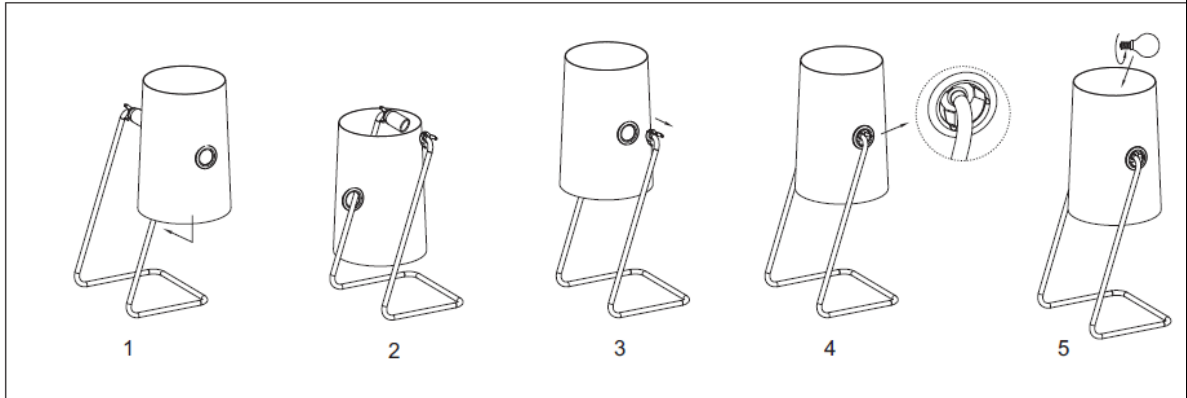

Line drawing of the item

Item number: 06503/81/31

Installation drawing

Technical details

materials used:	Metal + PS + fabric
color:	white
dimmable and how is the fixture dimmable:	
size:	Height: 48cm Length: 20cm Width: 18cm Net Weight: 0.52kgs
power requirements:	220-240V~50Hz
bulb type and maximum Wattage:	E14 ESL Max.18W
number of bulbs:	1XE14
IP degree:	IP20