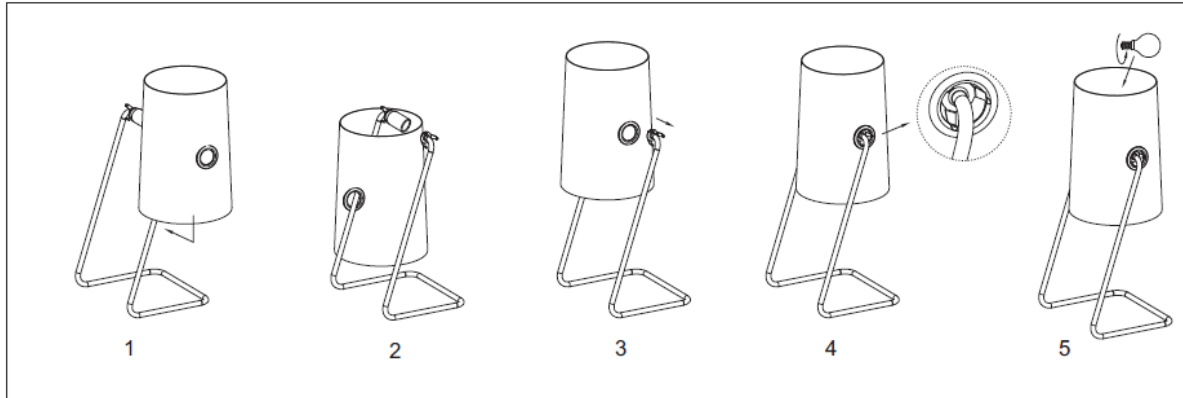

Line drawing of the item

Item number: 06503/81/30

Installation drawing

### Technical details

materials used:	Metal + PS + fabric
color:	black
dimmable and how is the fixture dimmable:	
size:	Height: 48cm Length: 20cm Width: 18cm Net Weight: 0.52kgs
power requirements:	220-240V~50Hz
bulb type and maximum Wattage:	E14 ESL Max.18W
number of bulbs:	1XE14
IP degree:	IP20