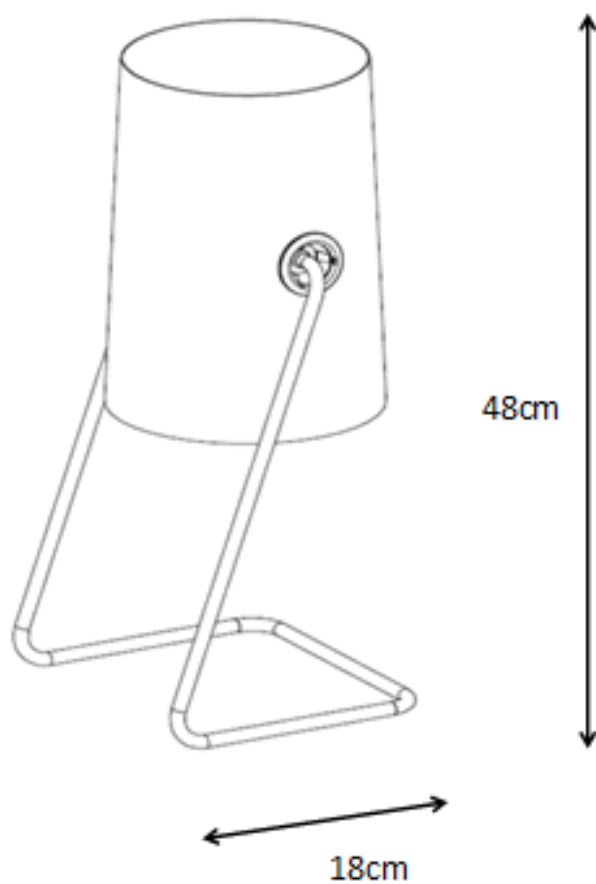

Line drawing of the item

Item number: 06503/81/30

Installation drawing

### Technical details

materials used:	Metal + PS + fabric
color:	black
dimmable and how is the fixture dimmable:	
size:	Height: 48cm Length: 20cm Width: 18cm Net Weight: 0.52kgs
power requirements:	220-240V~50Hz
bulb type and maximum Wattage:	E14 ESL Max.18W
number of bulbs:	1XE14
IP degree:	IP20