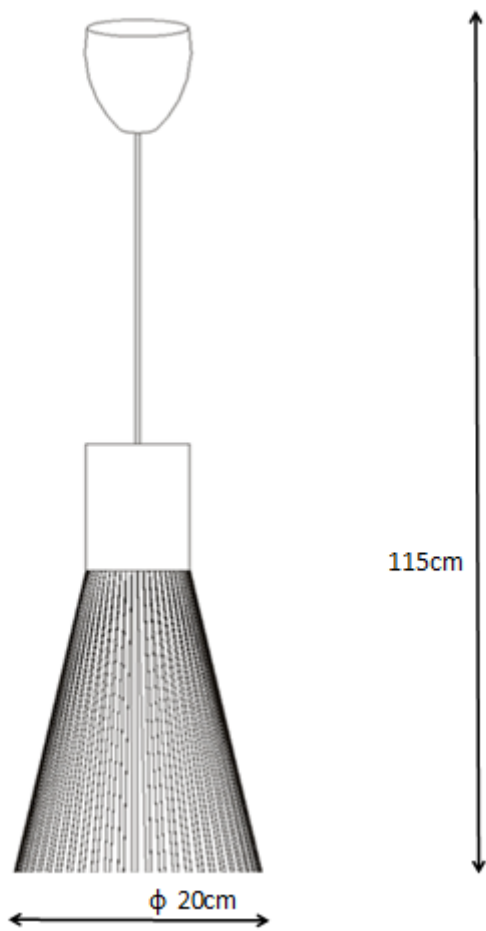

Line drawing of the item

Item number: 06409/01/36

Installation drawing

Technical details

materials used:	Metal + PVC + fabric
color:	grey
dimmable and how is the fixture dimmable:	
size:	Height: 115cm Length: 20cm Width: 20cm Net Weight: 0.28kgs
power requirements:	220-240V~50Hz
bulb type and maximum Wattage:	E14 ESL Max.18W
number of bulbs:	1xE14
IP degree:	IP20