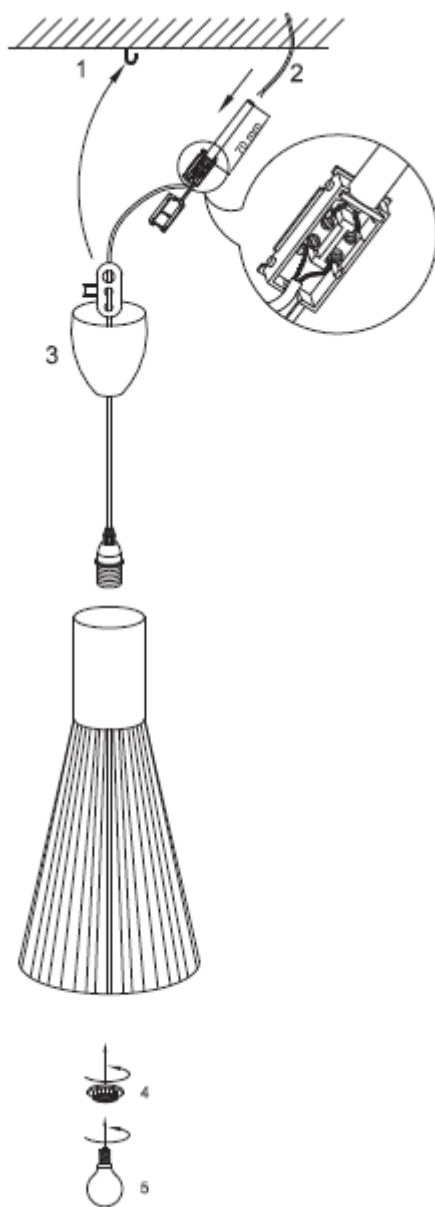

Line drawing of the item

Item number: 06409/01/36

Installation drawing

Technical details

materials used:	Metal + PVC + fabric
color:	grey
dimmable and how is the fixture dimmable:	
size:	Height: 115cm Length: 20cm Width: 20cm Net Weight: 0.28kgs
power requirements:	220-240V~50Hz
bulb type and maximum Wattage:	E14 ESL Max.18W
number of bulbs:	1xE14
IP degree:	IP20