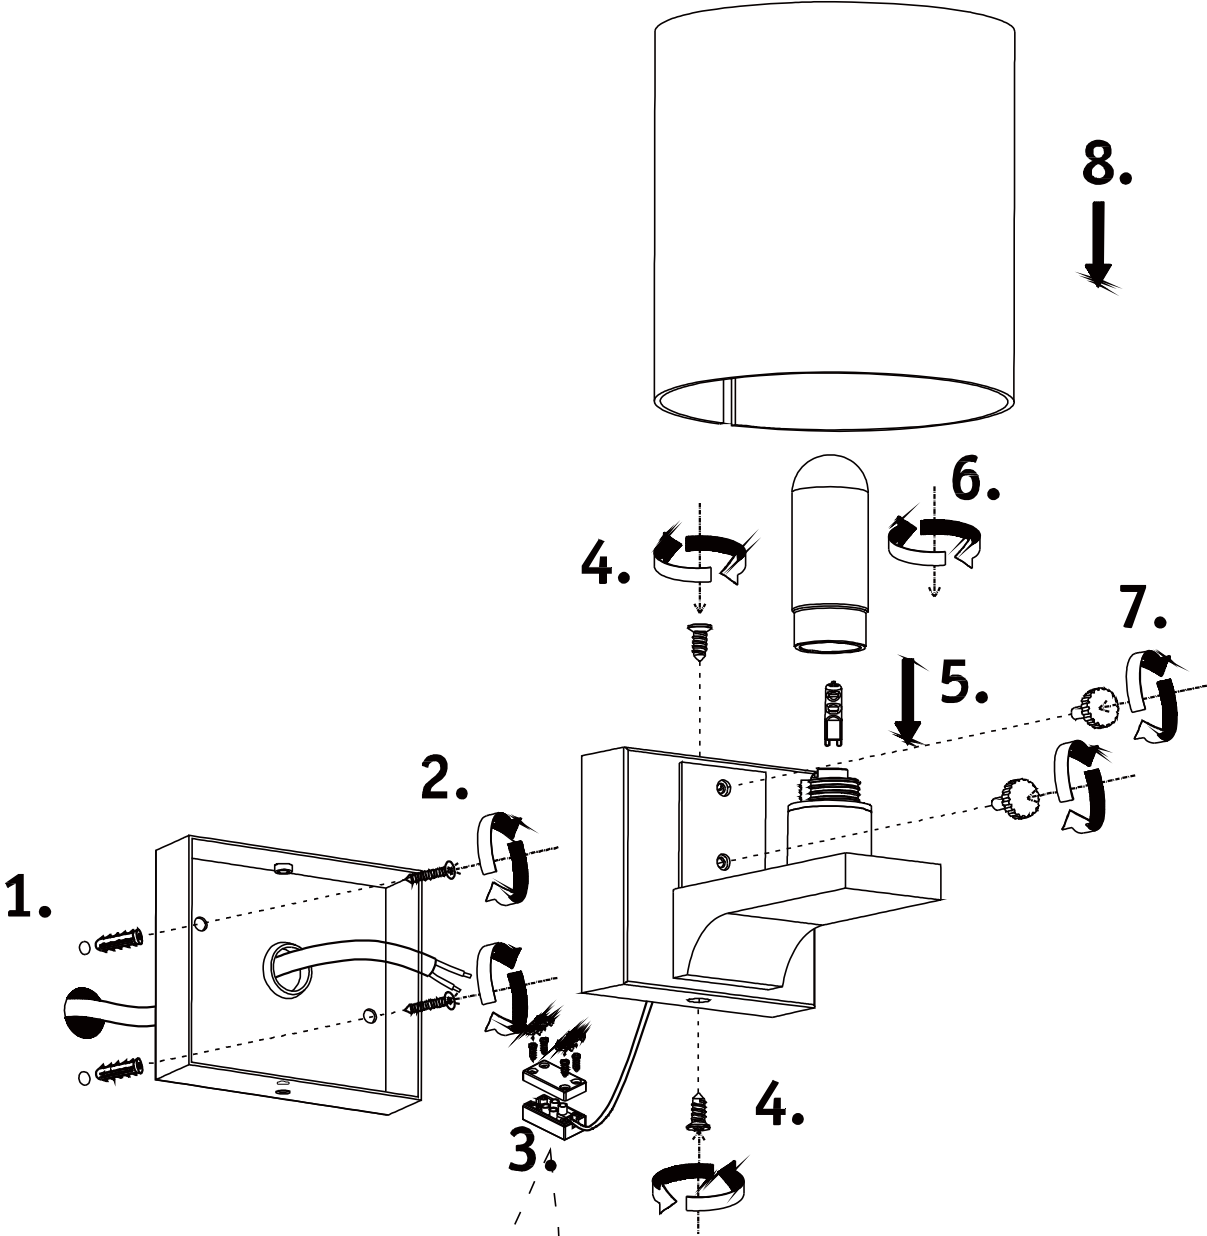

LUCIDE

JENNO

RECOMMENDED LUCIDE LIGHT SOURCE

49026/03/31
Light source dimmable : Yes
Light source incl. : No

General

Dimensions LxWxH : 14.5 cm x 12 cm x 15.8 cm
Height minimum : 15.8 cm
Height maximum : 15.8 cm
Dimensions shade LxWxH : Ø 12 cm x 12.5 cm
Main material : Steel and Glass
Ceiling rose material : -
Color : Satin nickel and White jade
Style : Modern
Shape : cylinder
Weight : 0,68 kg
Warranty : 3 year warranty

Installation of items in bathroom:

Product specifications

Dimmable : No
Light direction : Around (Diffuse)
Adjustable in height : Not adjustable In Height (Before Installation)
Directional : Not Directional
Cable : No cable On Product
Cable length : - cm
Sensor : Without Sensor
Control : Light Switch Control
IP-Class : 44
Electric class : 2
Light source including ? : No
Lamp socket : G9
Light source number : 1
Power requirements : 220-240V~50Hz
Bulb tube & maximum wattage : G9 LED 33W

For more specifications of
this product please visit
www.lucide.com

LUCIDE

TECHNICAL DRAWING & DIMENSIONS

JENNO

Item number : 04204/01/12

EAN code : 5 4112120 40367

For more specifications, dimensions please visit
www.lucide.com

connection

Fitting wire colour	Connect to	Household circuit
Blue	Connect to	(Neutral- Blue or Black)
Brown	Connect to	(Live- Red or Brown or white)