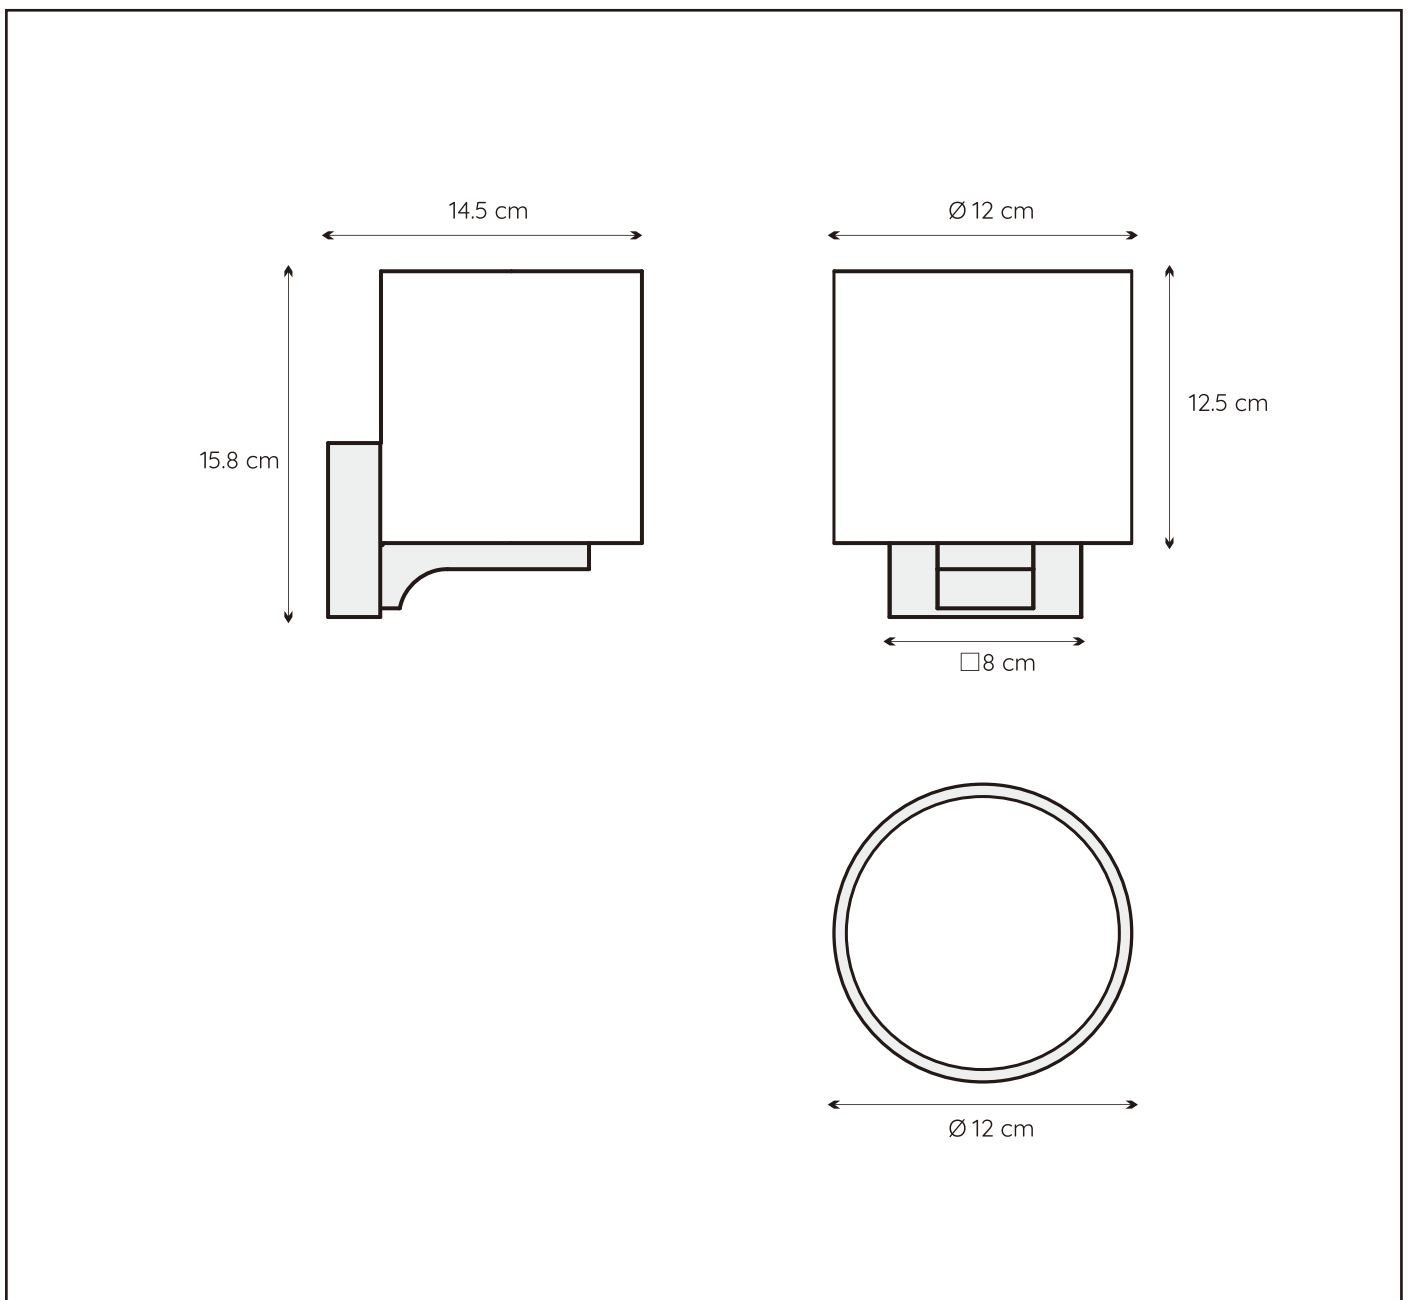

LUCIDE

JENNO

RECOMMENDED LUCIDE LIGHT SOURCE

49026/03/31
Light source dimmable : Yes
Light source incl. : No

General

Dimensions LxWxH : 14.5 cm x 12 cm x 15.8 cm
Height minimum : 15.8 cm
Height maximum : 15.8 cm
Dimensions shade LxWxH : Ø 12 cm x 12.5 cm
Main material : Steel and Glass
Ceiling rose material : -
Color : Satin nickel and White jade
Style : Modern
Shape : cylinder
Weight : 0,68 kg
Warranty : 3 year warranty

Installation of items in bathroom:

Product specifications

Dimmable : No
Light direction : Around (Diffuse)
Adjustable in height : Not adjustable In Height (Before Installation)
Directional : Not Directional
Cable : No cable On Product
Cable length : - cm
Sensor : Without Sensor
Control : Light Switch Control
IP-Class : 44
Electric class : 2
Light source including ? : No
Lamp socket : G9
Light source number : 1
Power requirements : 220-240V~50Hz
Bulb tube & maximum wattage : G9 LED 33W

For more specifications of
this product please visit
www.lucide.com

LUCIDE

TECHNICAL DRAWING & DIMENSIONS

JENNO

Item number : 04204/01/12

EAN code : 5 4112120 40367

For more specifications, dimensions please visit
www.lucide.com

connection

Fitting wire colour	Connect to	Household circuit
Blue	Connect to	(Neutral- Blue or Black)
Brown	Connect to	(Live- Red or Brown or white)