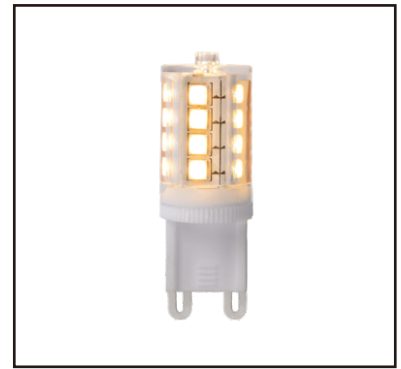

LUCIDE

JENNO

RECOMMENDED LUCIDE LIGHT SOURCE

49026/03/31
Light source dimmable : Yes
Light source incl. : No

General

Dimensions LxWxH : 14.5 cm x 12 cm x 15.8 cm
Height minimum : 15.8 cm
Height maximum : 15.8 cm
Dimensions shade LxWxH : Ø 12 cm x 12.5 cm
Main material : Steel and Glass
Ceiling rose material : -
Color : Satin nickel and White jade
Style : Modern
Shape : cylinder
Weight : 0,68 kg
Warranty : 3 year warranty

Installation of items in bathroom:

Product specifications

Dimmable : No
Light direction : Around (Diffuse)
Adjustable in height : Not adjustable In Height (Before Installation)
Directional : Not Directional
Cable : No cable On Product
Cable length : - cm
Sensor : Without Sensor
Control : Light Switch Control
IP-Class : 44
Electric class : 2
Light source including ? : No
Lamp socket : G9
Light source number : 1
Power requirements : 220-240V~50Hz
Bulb tube & maximum wattage : G9 LED 33W