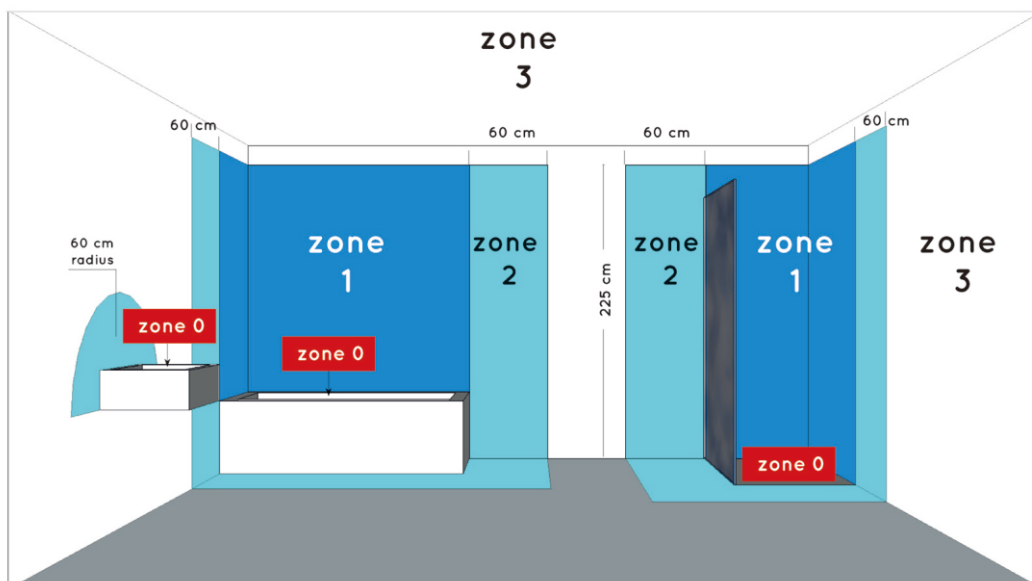

LUCIDE

JENNO

RECOMMENDED LUCIDE LIGHT SOURCE

49026/03/31
Light source dimmable : Yes
Light source incl. : No

General

Dimensions LxWxH : 14.5 cm x 12 cm x 15.8 cm
Height minimum : 15.8 cm
Height maximum : 15.8 cm
Dimensions shade LxWxH : Ø 12 cm x 12.5 cm
Main material : Steel and Glass
Ceiling rose material : -
Color : Satin nickel and White jade
Style : Modern
Shape : cylinder
Weight : 0,68 kg
Warranty : 3 year warranty

Installation of items in bathroom:

Product specifications

Dimmable : No
Light direction : Around (Diffuse)
Adjustable in height : Not adjustable In Height (Before Installation)
Directional : Not Directional
Cable : No cable On Product
Cable length : - cm
Sensor : Without Sensor
Control : Light Switch Control
IP-Class : 44
Electric class : 2
Light source including ? : No
Lamp socket : G9
Light source number : 1
Power requirements : 220-240V~50Hz
Bulb tube & maximum wattage : G9 LED 33W