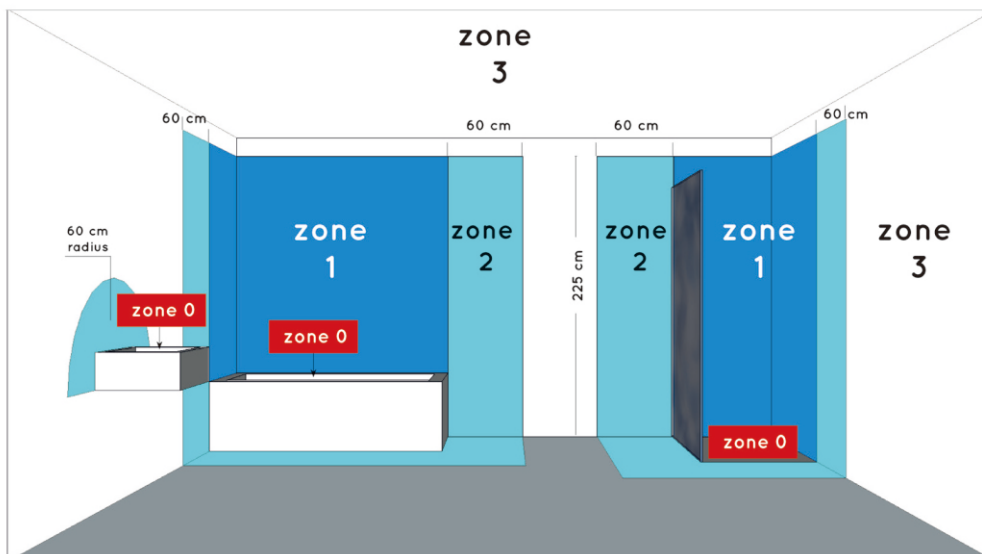

replace any cracked protective shield

IP classifications

zone 0

zone 1
minimum

IP65

zone 2
minimum

IP44

zone 3
minimum

IP21

For more specifications of
this product please visit
www.lucide.com