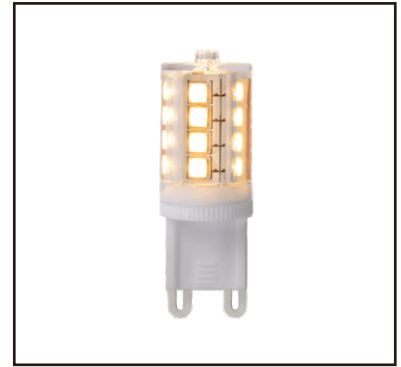

# LUCIDE

item number : 04202/02/30  
EAN code : 5411212040411

## JESSE

**RECOMMENDED LUCIDE LIGHT SOURCE**

**49026/03/31**  
Light source dimmable : Yes  
Light source incl. : No

### General

**Dimensions LxWxH :** 8 cm x 8.1 cm x 29 cm  
**Height minimum :** 29 cm  
**Height maximum :** 29 cm  
**Dimensions shade LxWxH :** Ø 5.5 cm x 13.5 cm  
**Main material :** Zinc Alloy and Glass  
**Ceiling rose material :** -  
**Color :** Sand black and White jade  
**Style :** Modern  
**Shape :** cylinder  
**Weight :** 0,74 kg  
**Warranty :** 3 year warranty