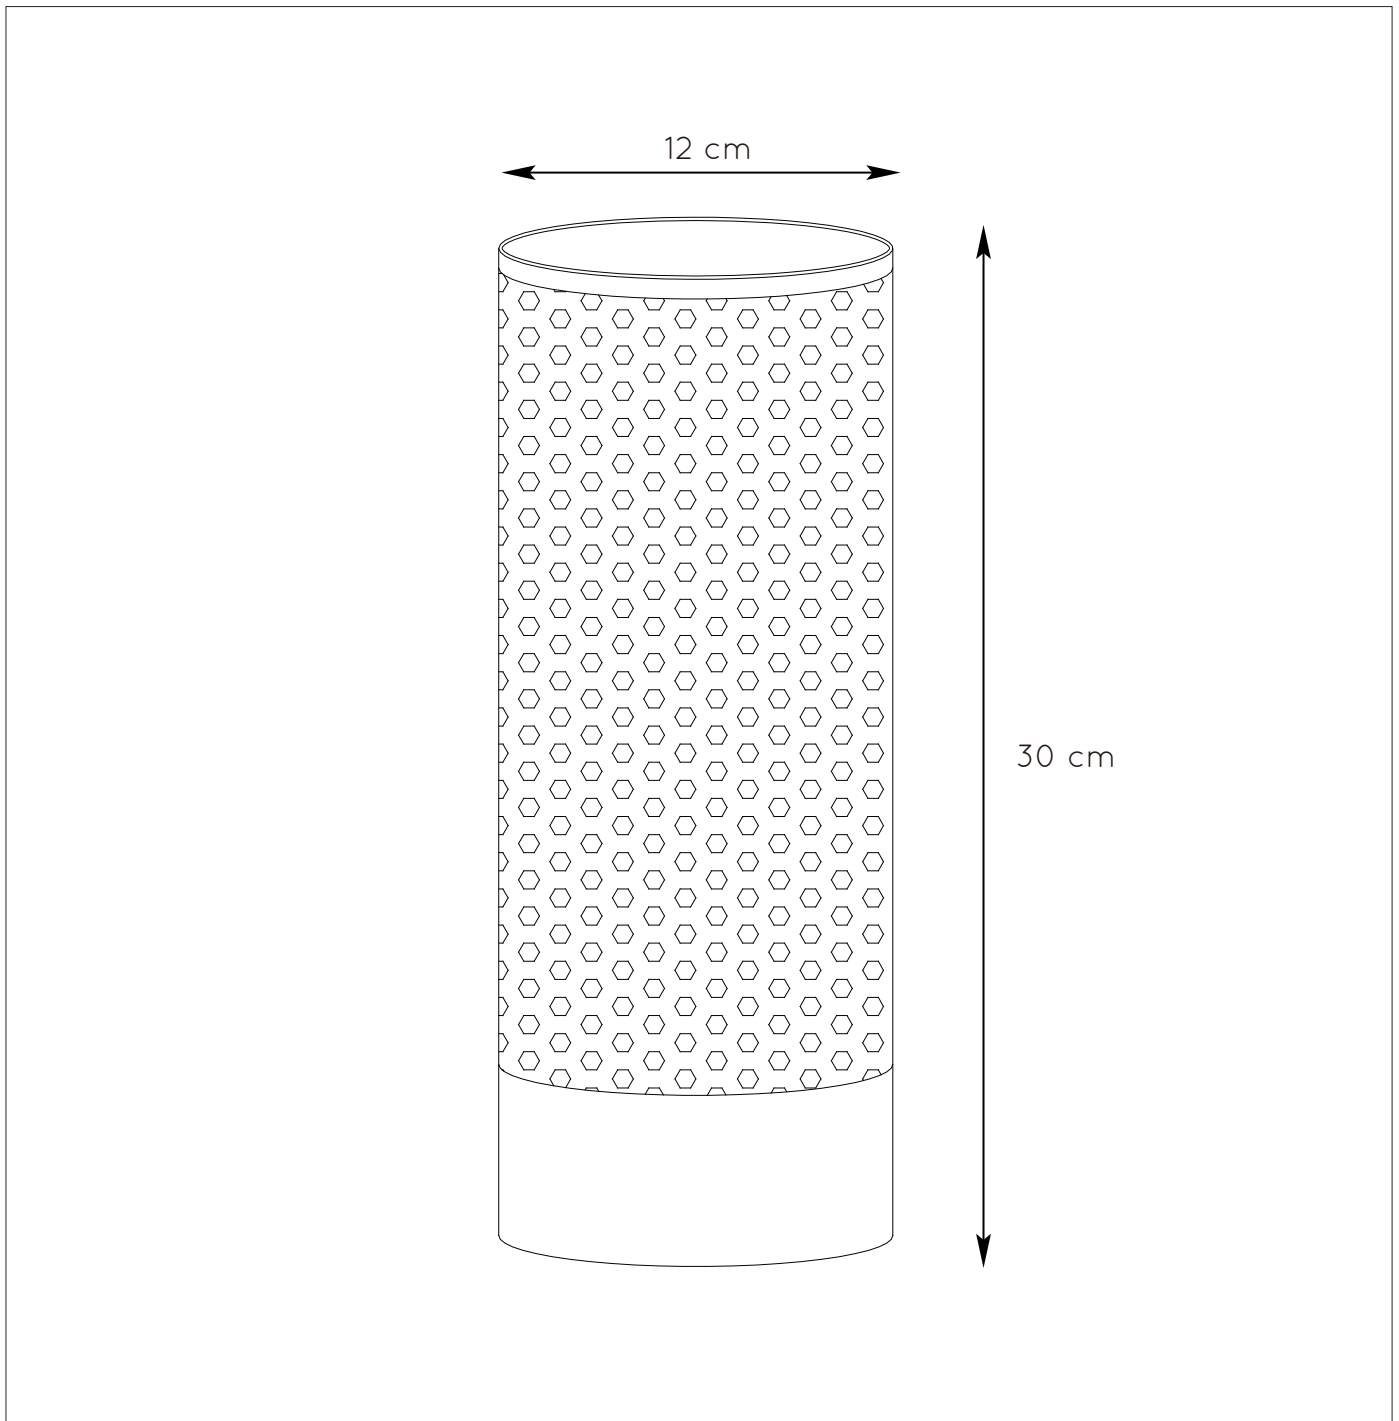

**RECOMMENDED LUCIDE
LIGHT SOURCE**

49020/05/60
Light source dimmable : Yes
Light source incl. : No

General

Dimensions LxWxH : 12 cm x 12 cm x 30 cm
Height minimum : 30 cm
Height maximum : 30 cm
Dimensions shade LxWxH : Ø 12 cm x 30 cm
Main material : Metal
Ceiling rose material : -
Color : Black
Style : Modern
Shape : Cylinder
Weight : 0.8 kg
Warranty : 2 years

Product specifications

Dimmable : No
Light direction : Around (Diffuse)
Adjustable in height : Not Adjustable In Height (Before Installation)
Directional : Not Directional
Cable : Yes, Cable On Product
Cable length : 150 cm
Sensor : Without Sensor
Control : Light Switch Control
IP-Class : 20
Electric class : 2
Light source including : No
Lamp socket : E27
Light source number : 1
Power requirements : 220-240V~50Hz
Bulb type & maximum wattage : E27- max.60W

BELI

Item number : 03516/01/30

EAN code : 5411212030832

LUCIDE

INSTALLATION DRAWING SPECIFICATIONS

1