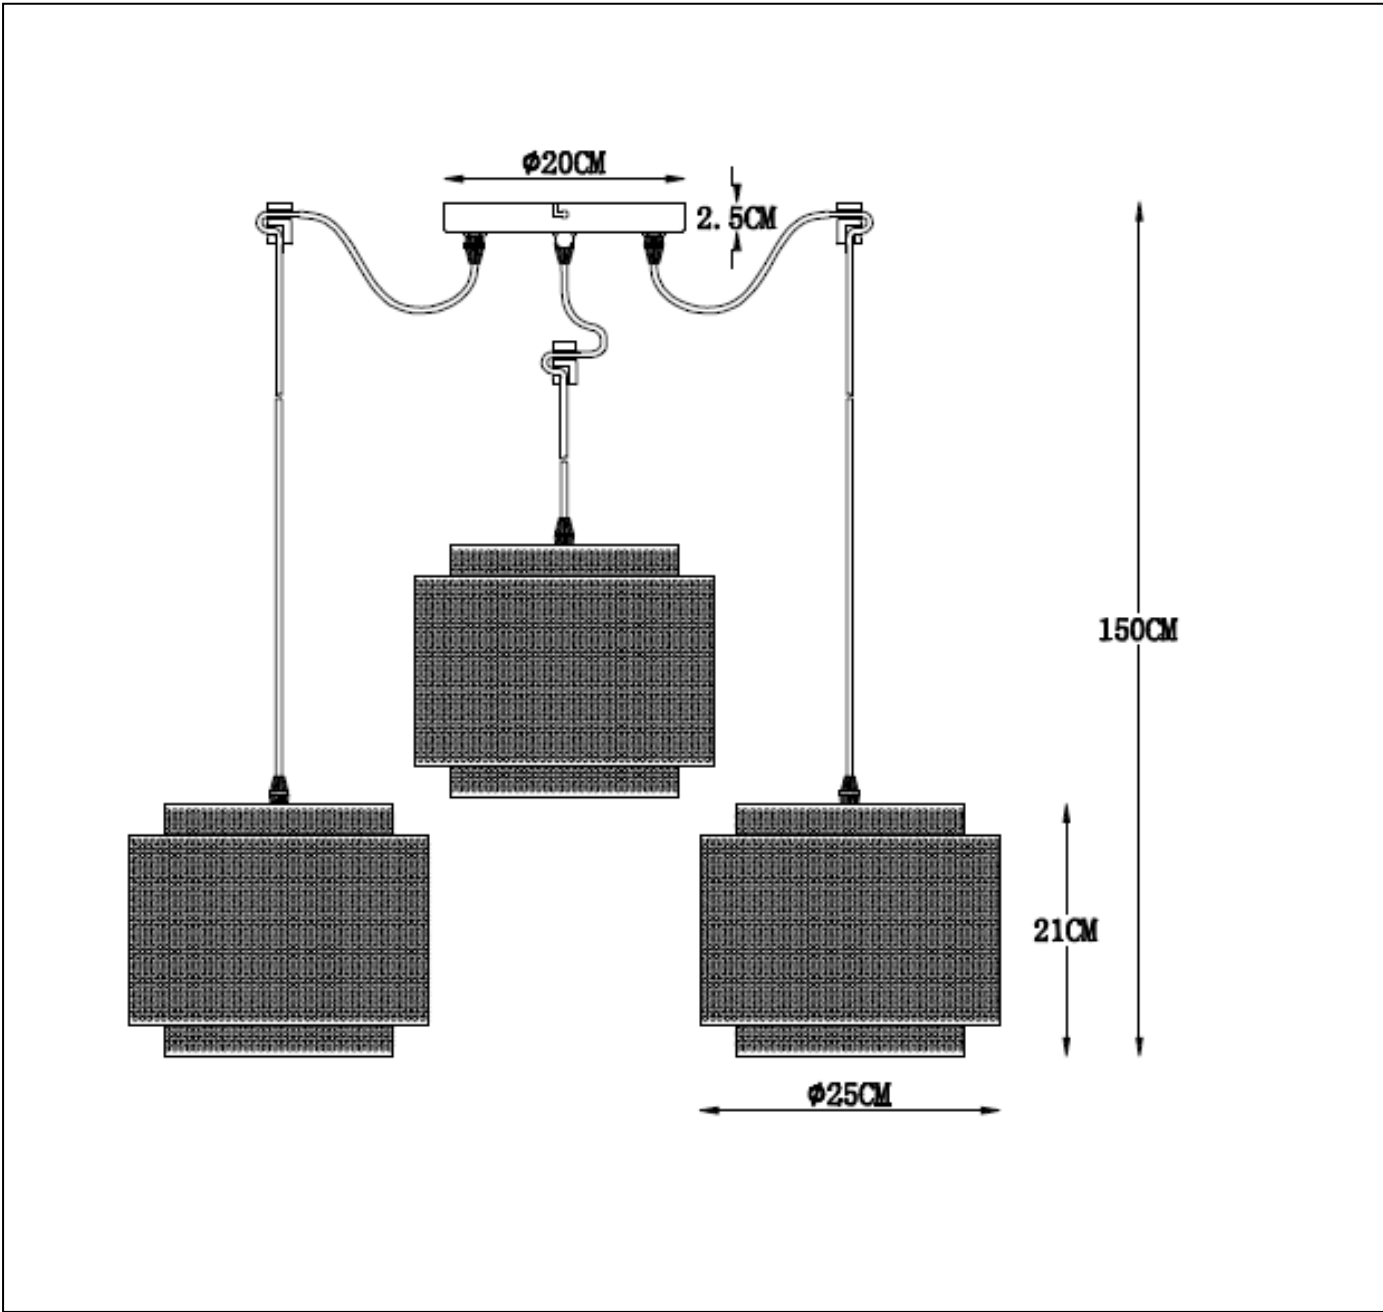

ORRIN

Item number :02404/03/30

EAN code : 5411212021892

For more specifications, dimensions please visit

www.lucide.com