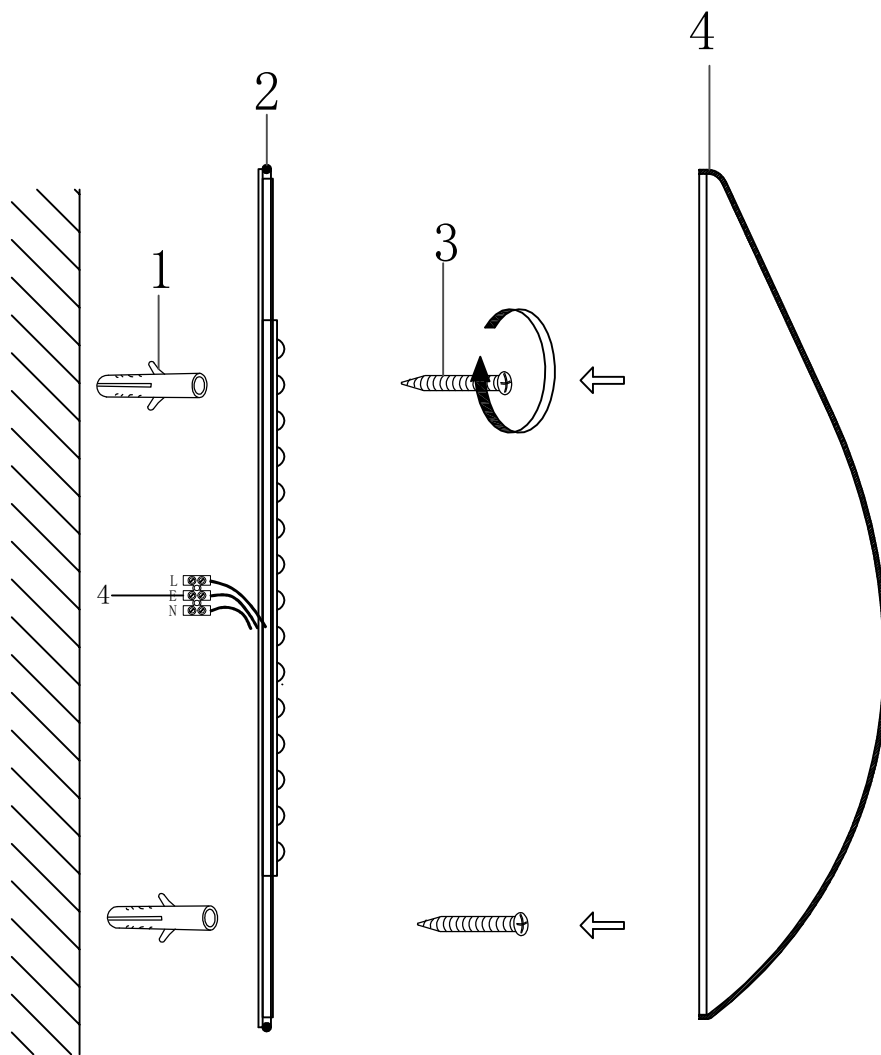

MODEL NO:6008

1. Rated Voltage : AC220V
2. Frequency : 50~60Hz
3. light source:LED 18W 220V 6500K
4. Material : Metal,Acrylic