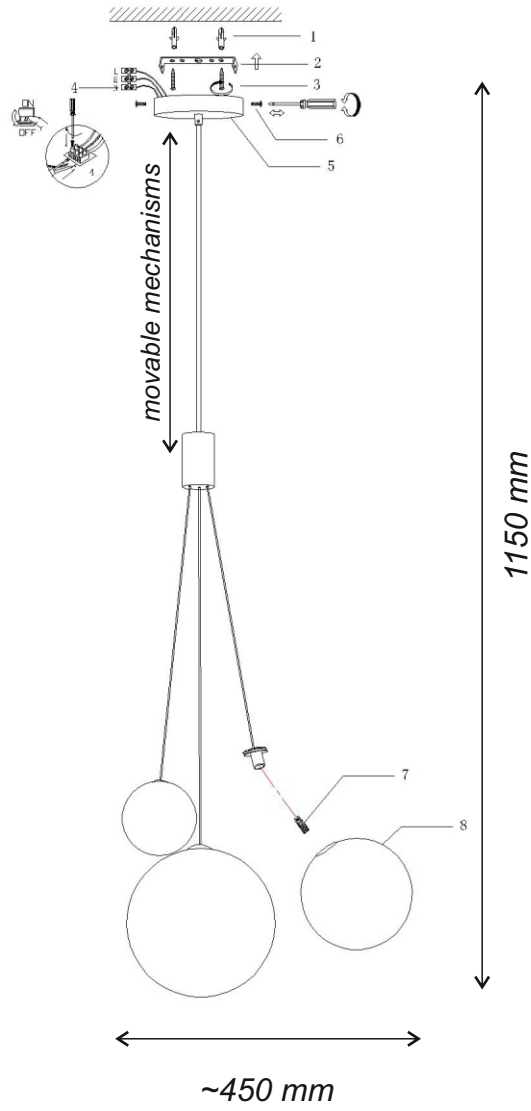

19152P/3

1. Rated Voltage : AC220V
2. Frequency : 50~60Hz
3. light source:LED 3W x 3
4. Material : Metal, Glass