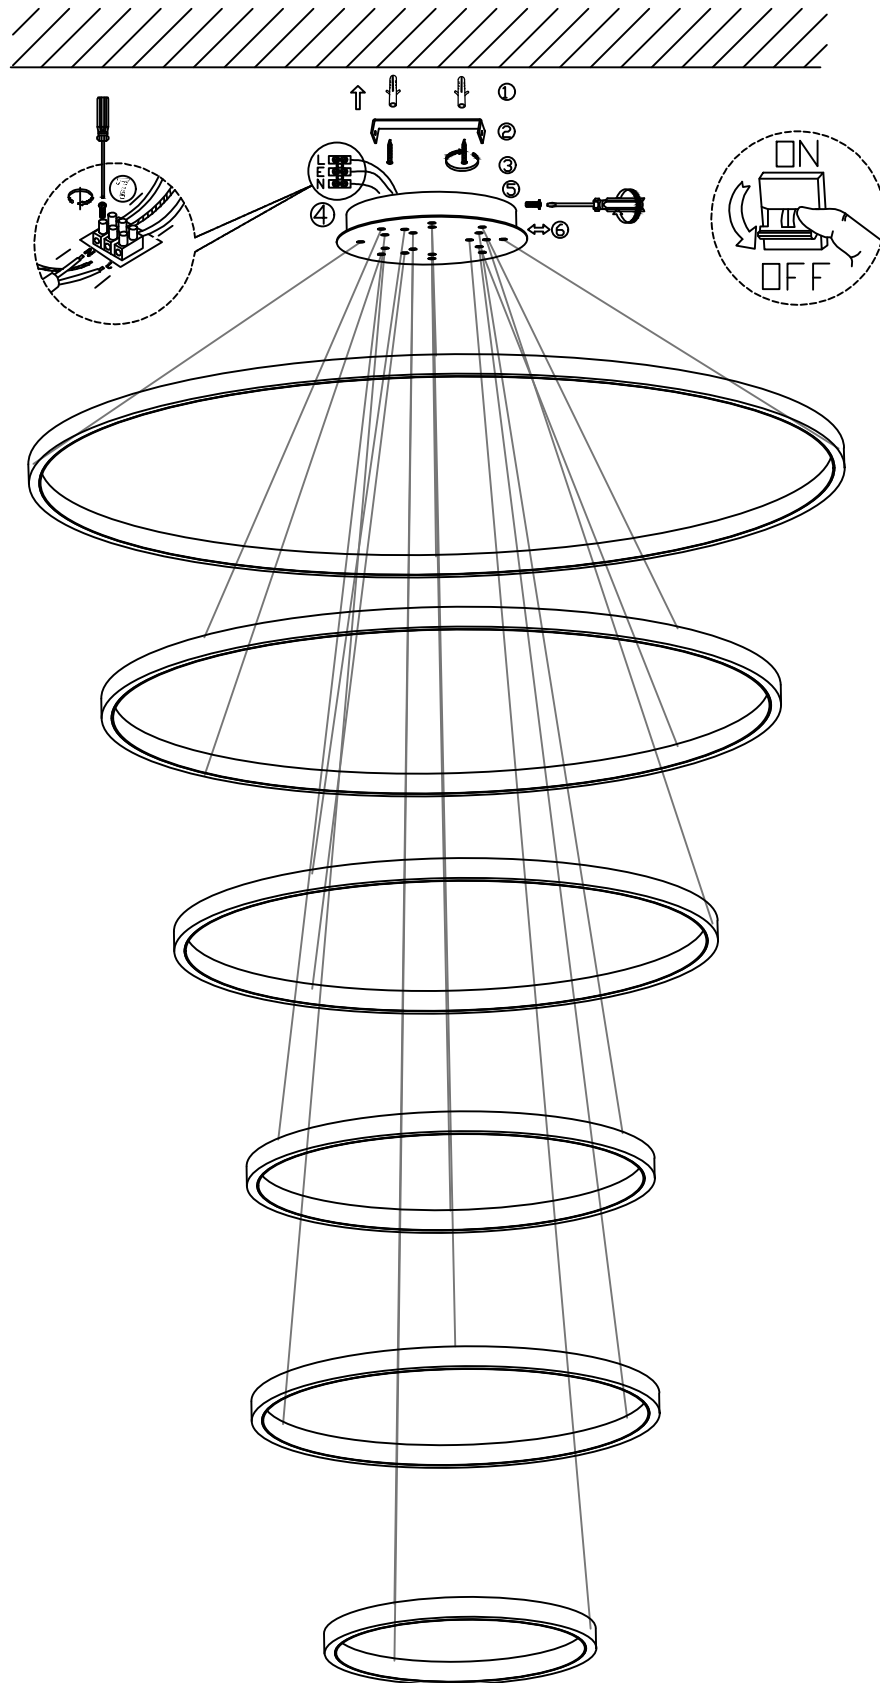

10112P/1200+1000+800+600+600+400

1. Rated Voltage: AC220-250V
2. Frequency: 50Hz
3. light source:LED
4. Material:Aluminum+Acrylic