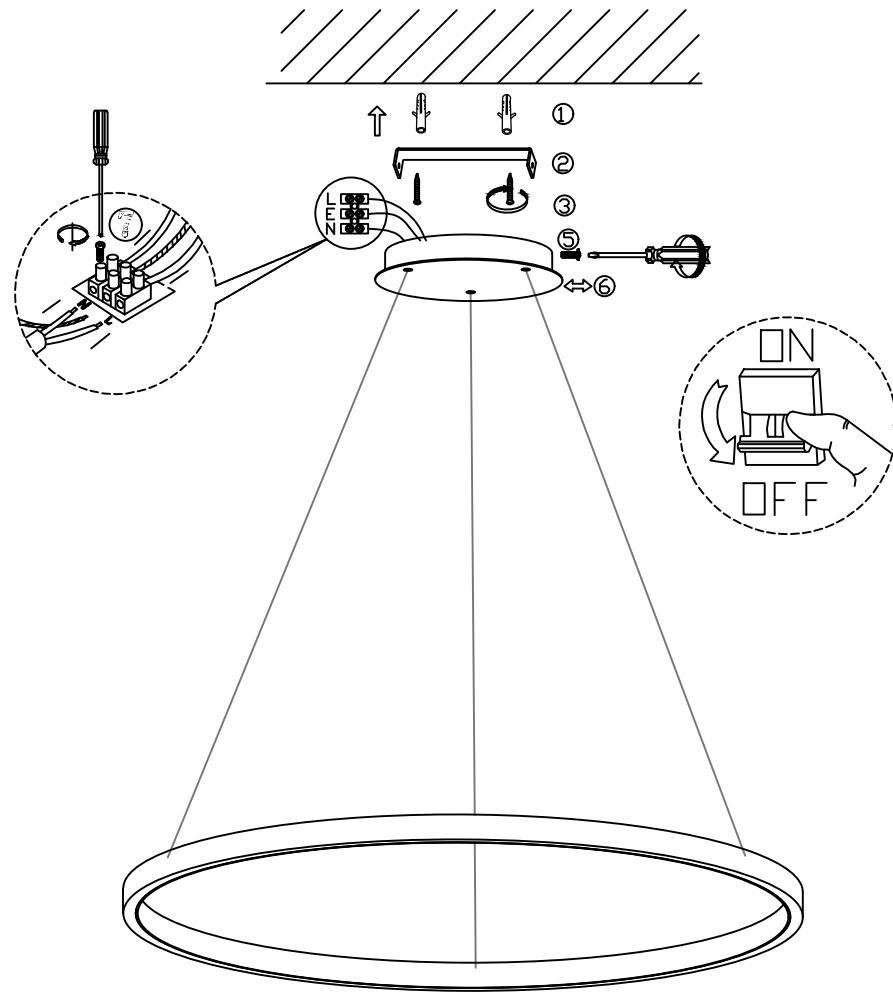

# 10112P/800

1. Rated Voltage: AC220-250V

2. Frequency: 50Hz

3. light source:LED

4. Material:Aluminum+Acrylic