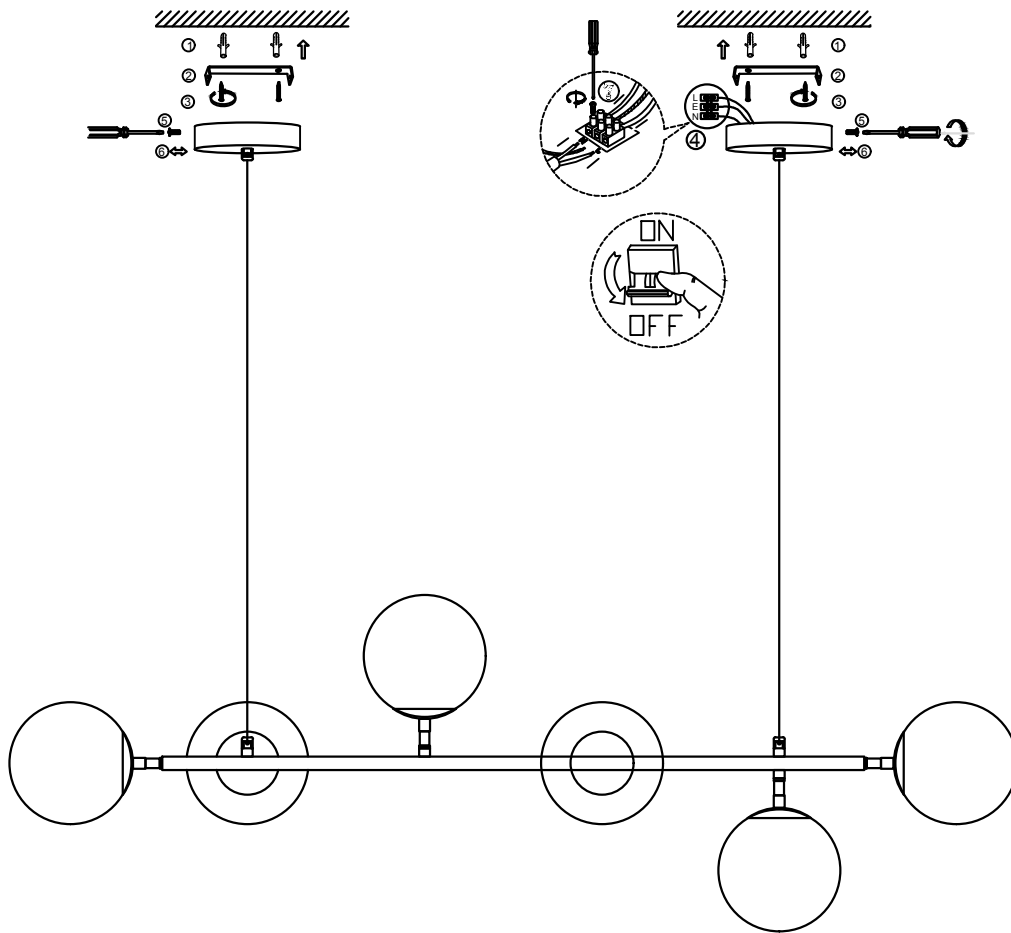

9136P-6

1. Rated Voltage: AC220-250V
2. Frequency: 50Hz
3. light source: G9
4. Material: Metal And Glass