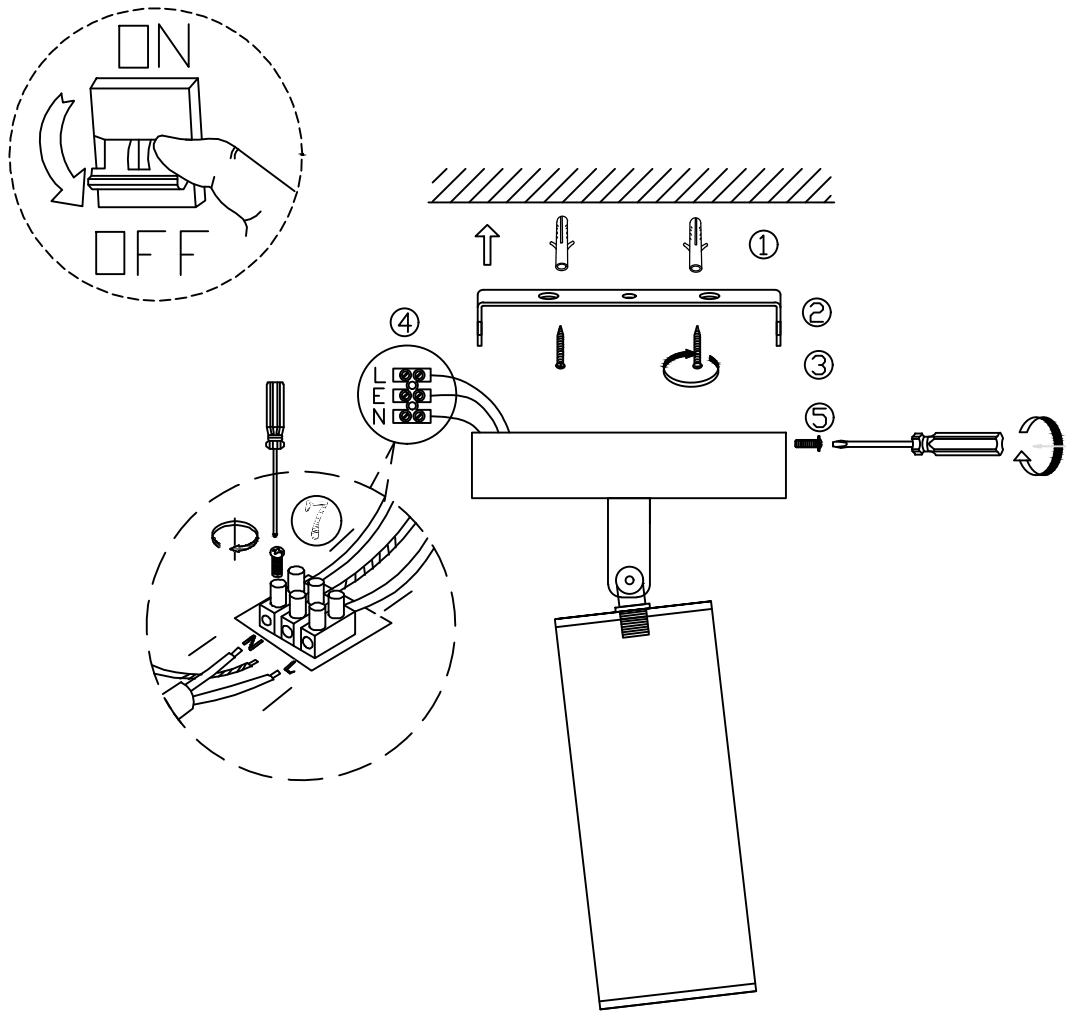

8860/C

1. Rated Voltage: AC220-250V
2. Frequency: 50Hz
3. light source:GU10
4. Material: Metal And Glass