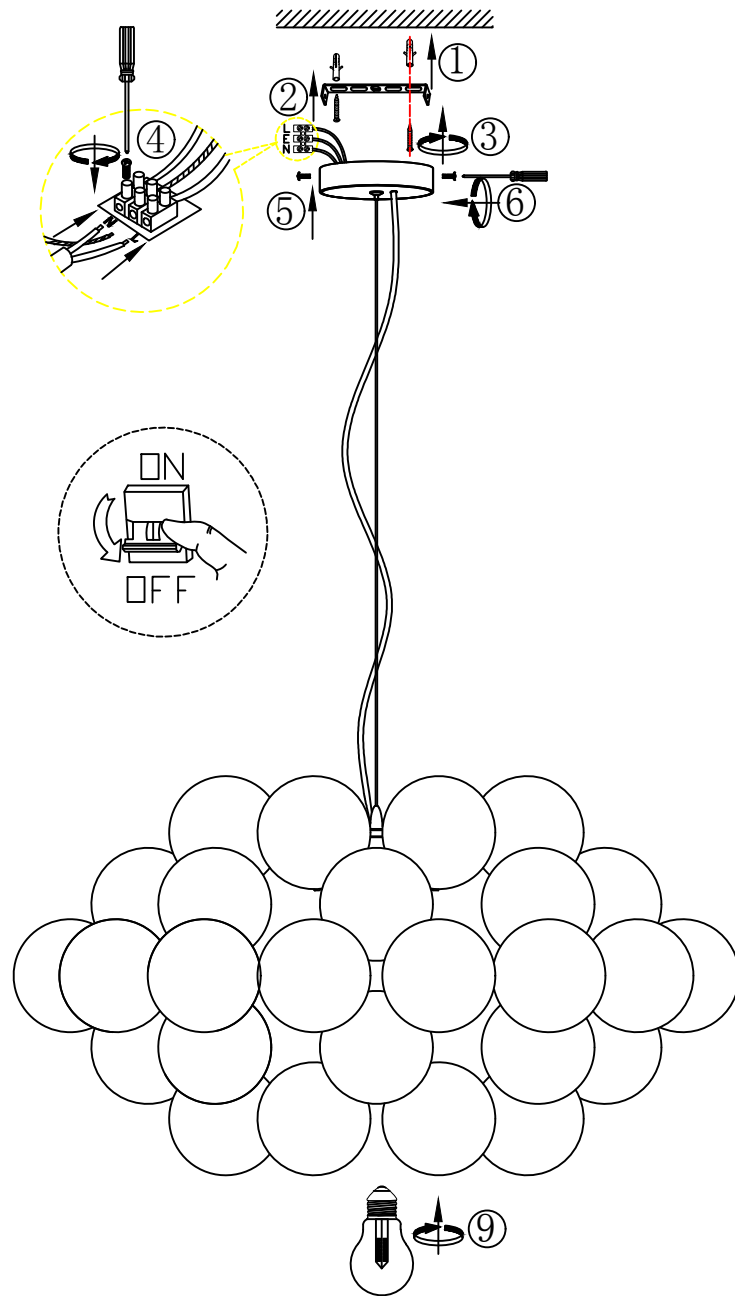

# 8825/P

1. Rated Voltage: AC220-250V
2. Frequency: 50Hz
3. light source: 1 x E27
4. Material: Aluminum+Acrylic