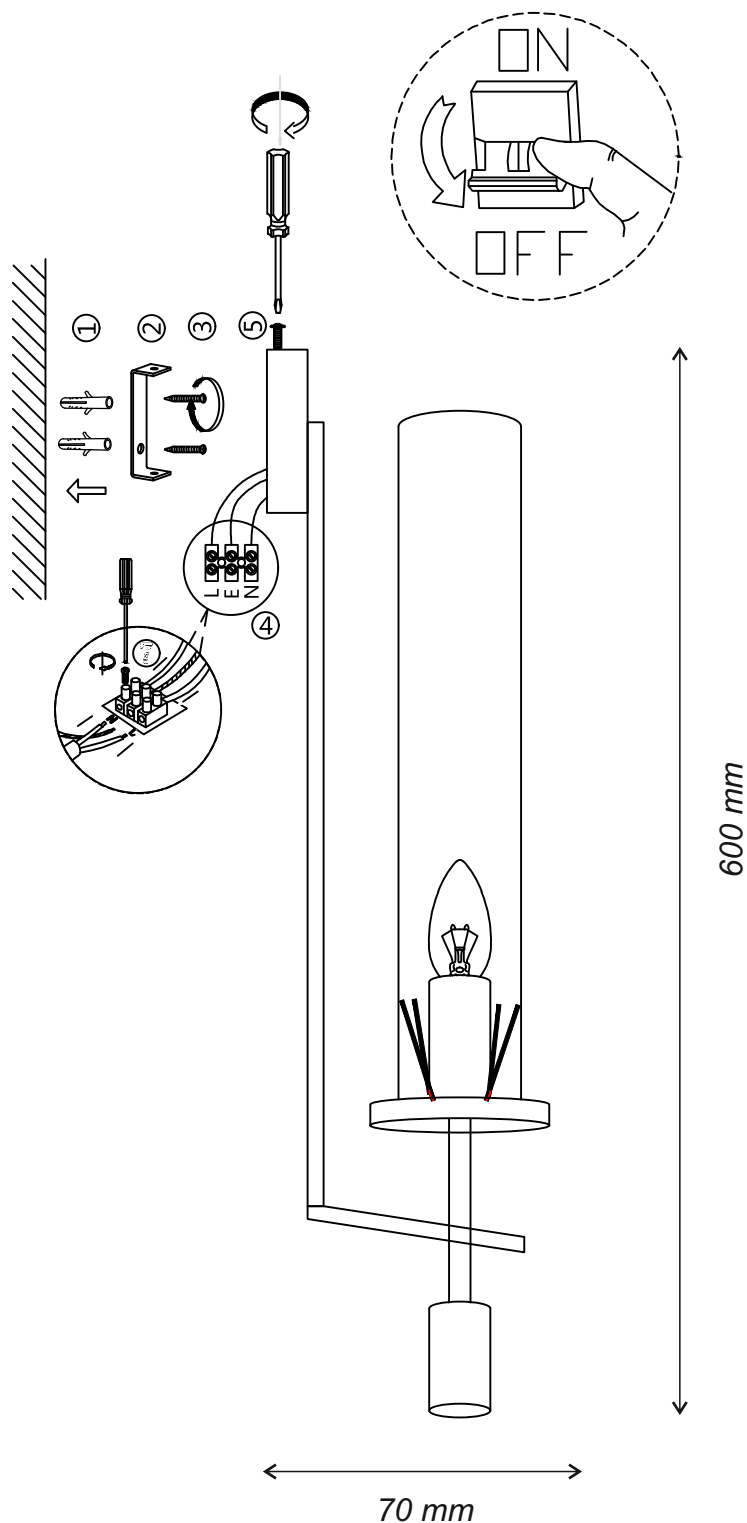

88043W

1. Rated Voltage AC220-250V
2. Frequency 50Hz
3. light source:E14
4. Material Metal And Glass