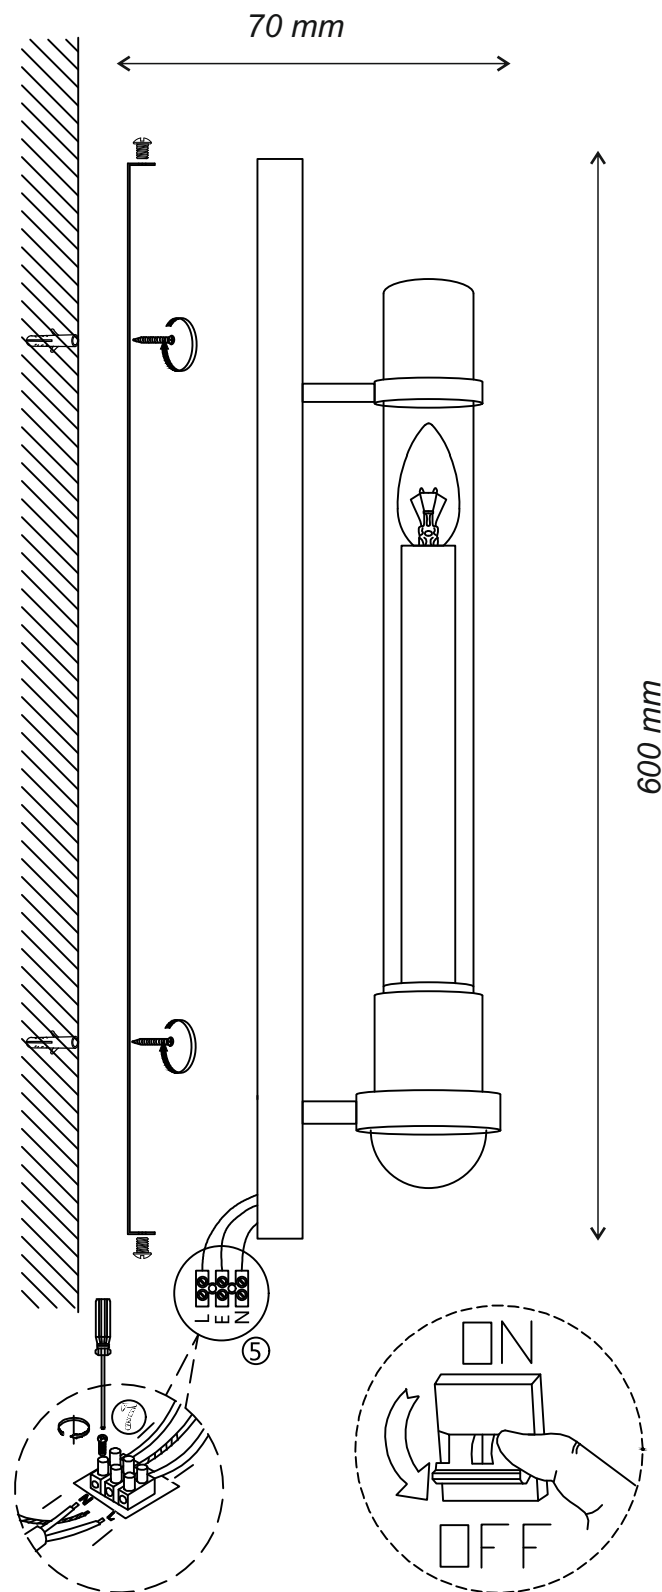

88042W

1. Rated Voltage AC220-250V
2. Frequency 50Hz
3. light source:E14
4. Material Metal And Glass