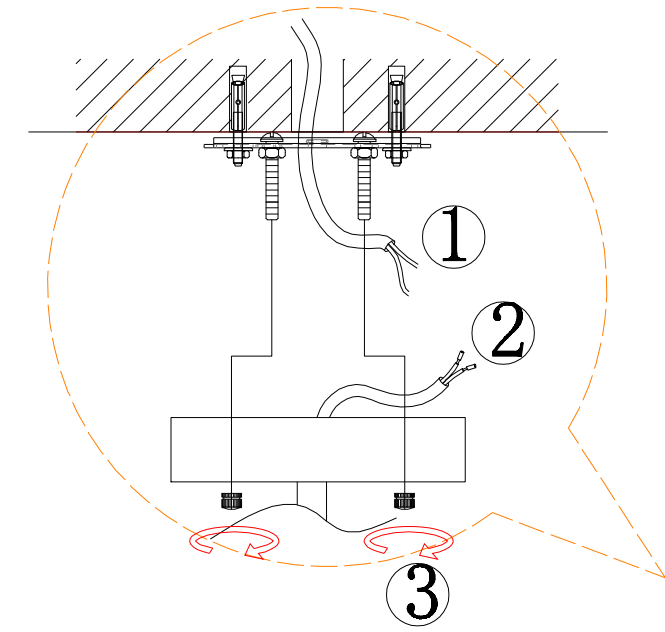

INSTALLATION INSTRUCTIONS

Item Number:

Connect wires according to below chart

Installation Instructions

- 1、 Fix the panel to the ceiling or wall and connect the power cord as required.
This work is recommended to be operated by professionals to ensure safety!

WARNING (To reduce the risk of fire, electric shock, or injury to persons):

1. Turn off the power before installation;
2. Please wear gloves when installing;
3. Do not install on the ceiling of wet gray water;
4. Please turn off the power when cleaning;
5. Do not rotate when installing the lamp;
6. Merchants must install the products in accordance with the (installation instructions), otherwise the consequences.