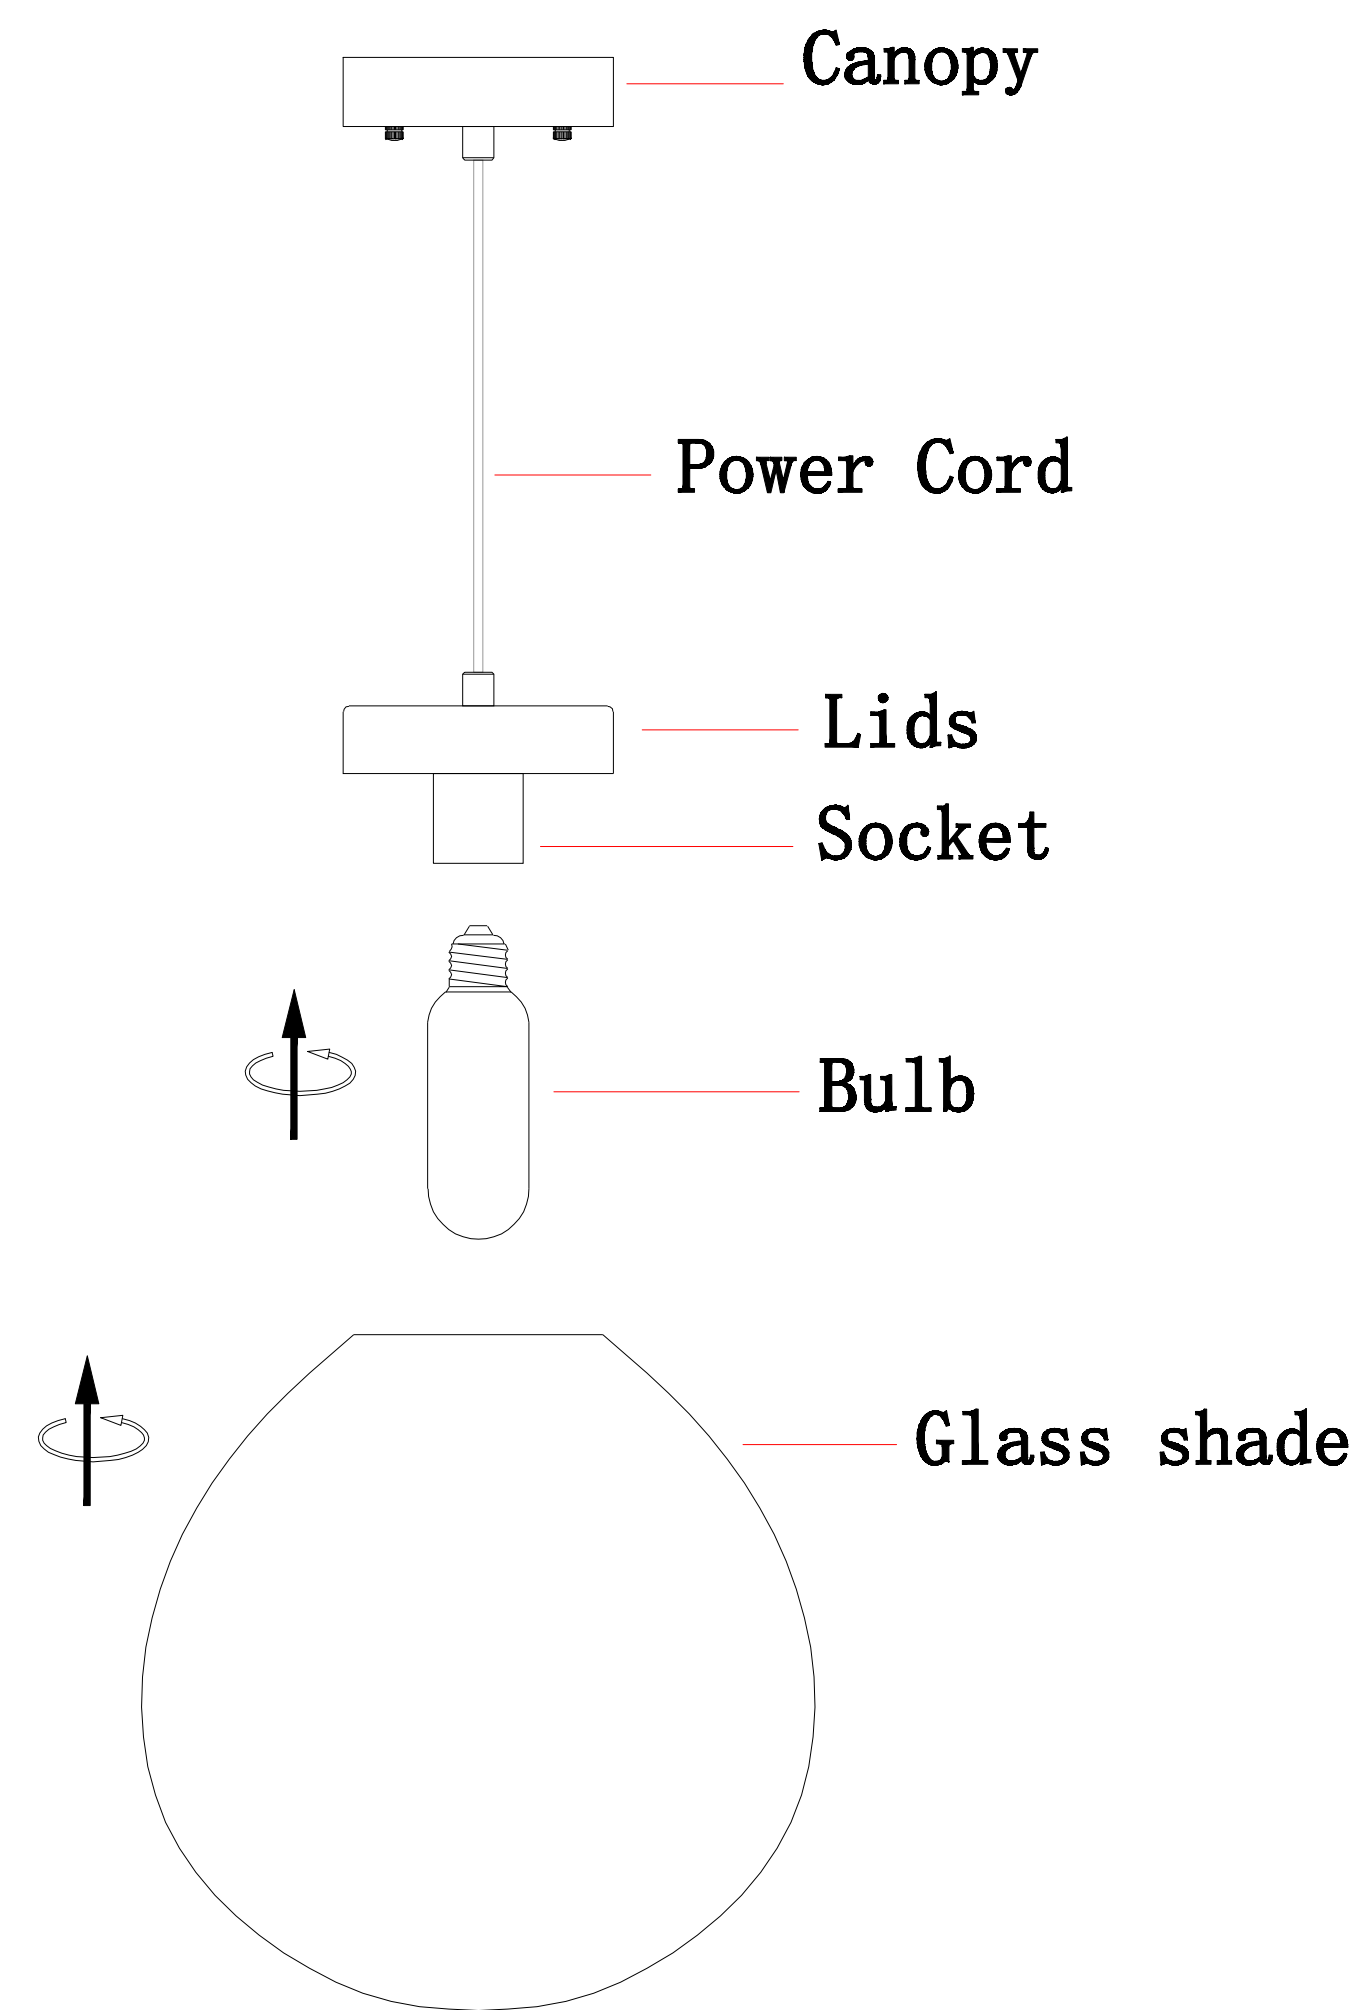

INSTALLATION INSTRUCTIONS

Item Number:

Connect wires according to below chart

Installation Instructions

- 1、 Fix the panel to the ceiling or wall and connect the power cord as required.
This work is recommended to be operated by professionals to ensure safety!