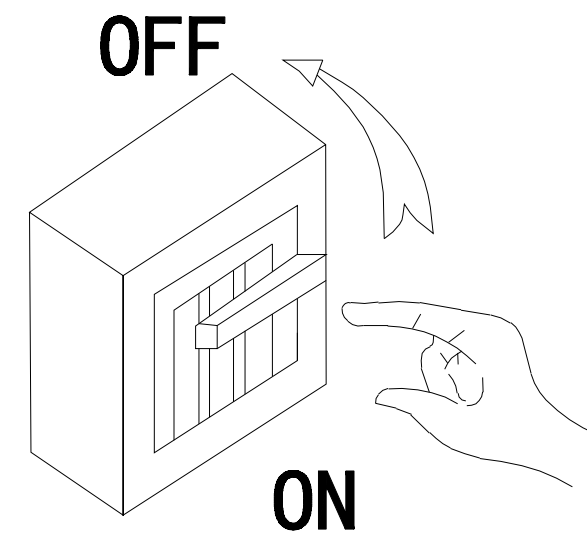

INSTALLATION INSTRUCTIONS

Item Number:

Connect wires according to below chart

Installation Instructions

- 1、 Fix the panel to the ceiling or wall and connect the power cord as required.
This work is recommended to be operated by professionals to ensure safety!

WARNING (To reduce the risk of fire, electric shock, or injury to persons):

1. Turn off the power before installation;
2. Please wear gloves when installing;
3. Do not install on the ceiling of wet gray water;
4. Please turn off the power when cleaning;
5. Do not rotate when installing the lamp;
6. Merchants must install the products in accordance with the (installation instructions), otherwise the consequences.