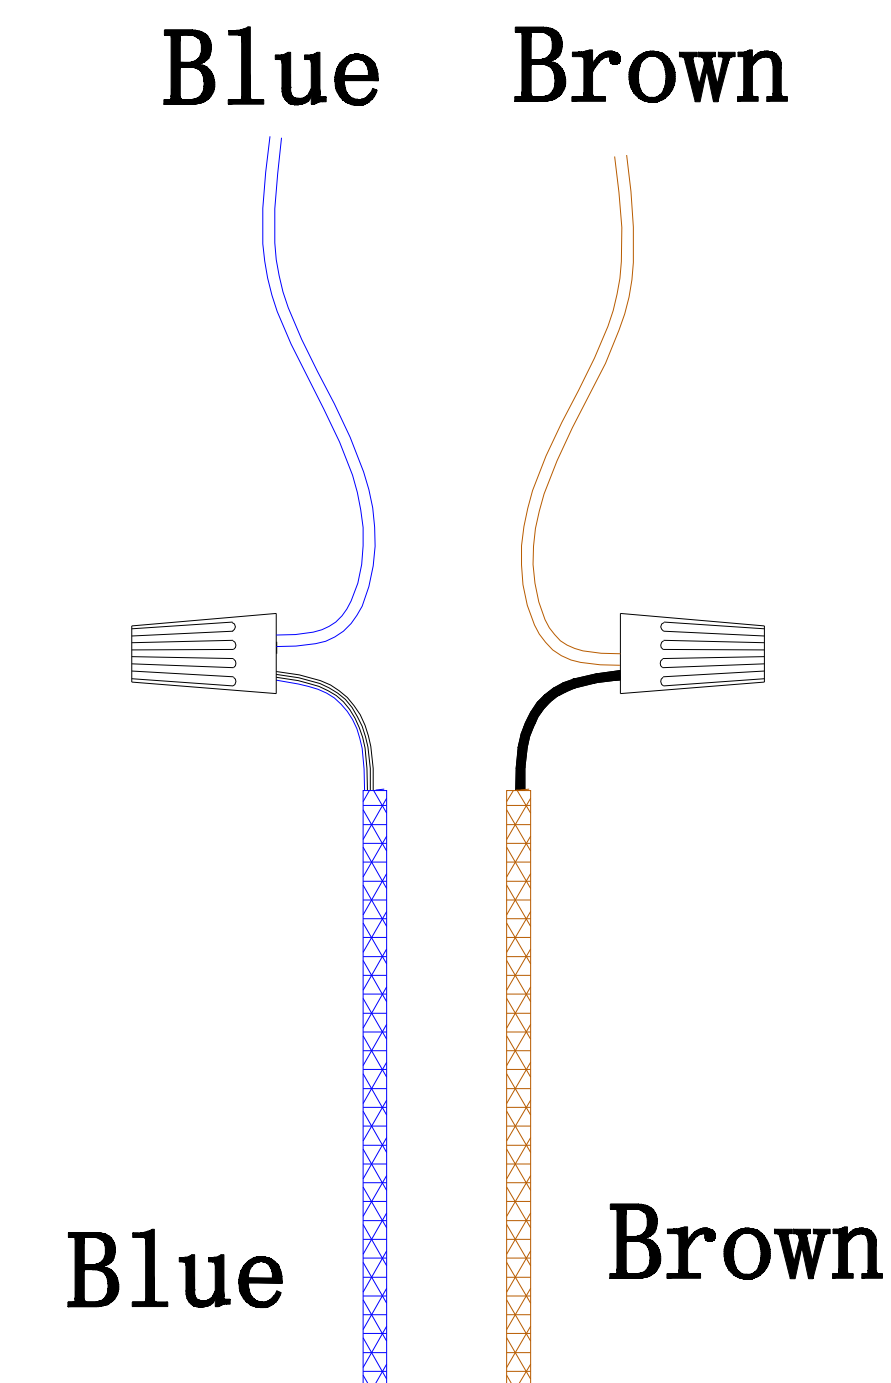

INSTALLATION INSTRUCTIONS

Item Number:

Connect wires according to below chart

Installation Instructions

- 1、 Fix the panel to the ceiling or wall and connect the power cord as required.
This work is recommended to be operated by professionals to ensure safety!

WARNING (To reduce the risk of fire, electric shock, or injury to persons):

1. Turn off the power before installation;
2. Please wear gloves when installing;
3. Do not install on the ceiling of wet gray water;
4. Please turn off the power when cleaning;
5. Do not rotate when installing the lamp;
6. Merchants must install the products in accordance with the (installation instructions), otherwise the consequences.