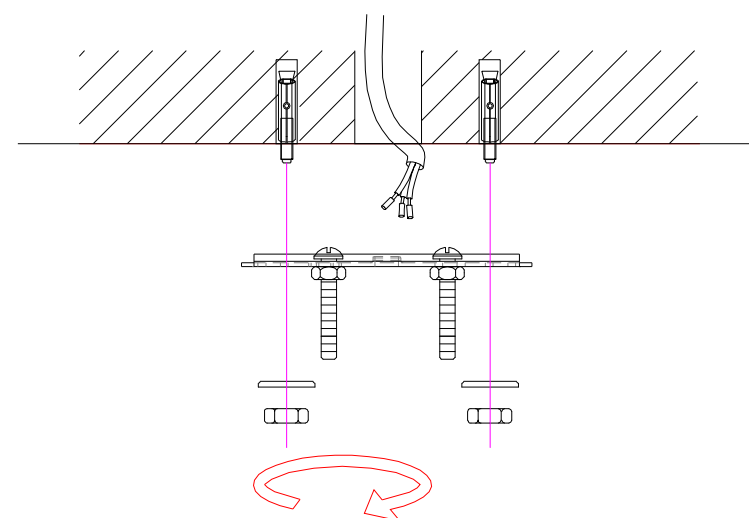

INSTALLATION INSTRUCTIONS

Item Number:

Connect wires according to below chart

Installation Instructions

- 1、 Fix the panel to the ceiling or wall and connect the power cord as required.
This work is recommended to be operated by professionals to ensure safety!

WARNING (To reduce the risk of fire, electric shock, or injury to persons):

1. Turn off the power before installation;
2. Please wear gloves when installing;
3. Do not install on the ceiling of wet gray water;
4. Please turn off the power when cleaning;
5. Do not rotate when installing the lamp;
6. Merchants must install the products in accordance with the (installation instructions), otherwise the consequences.