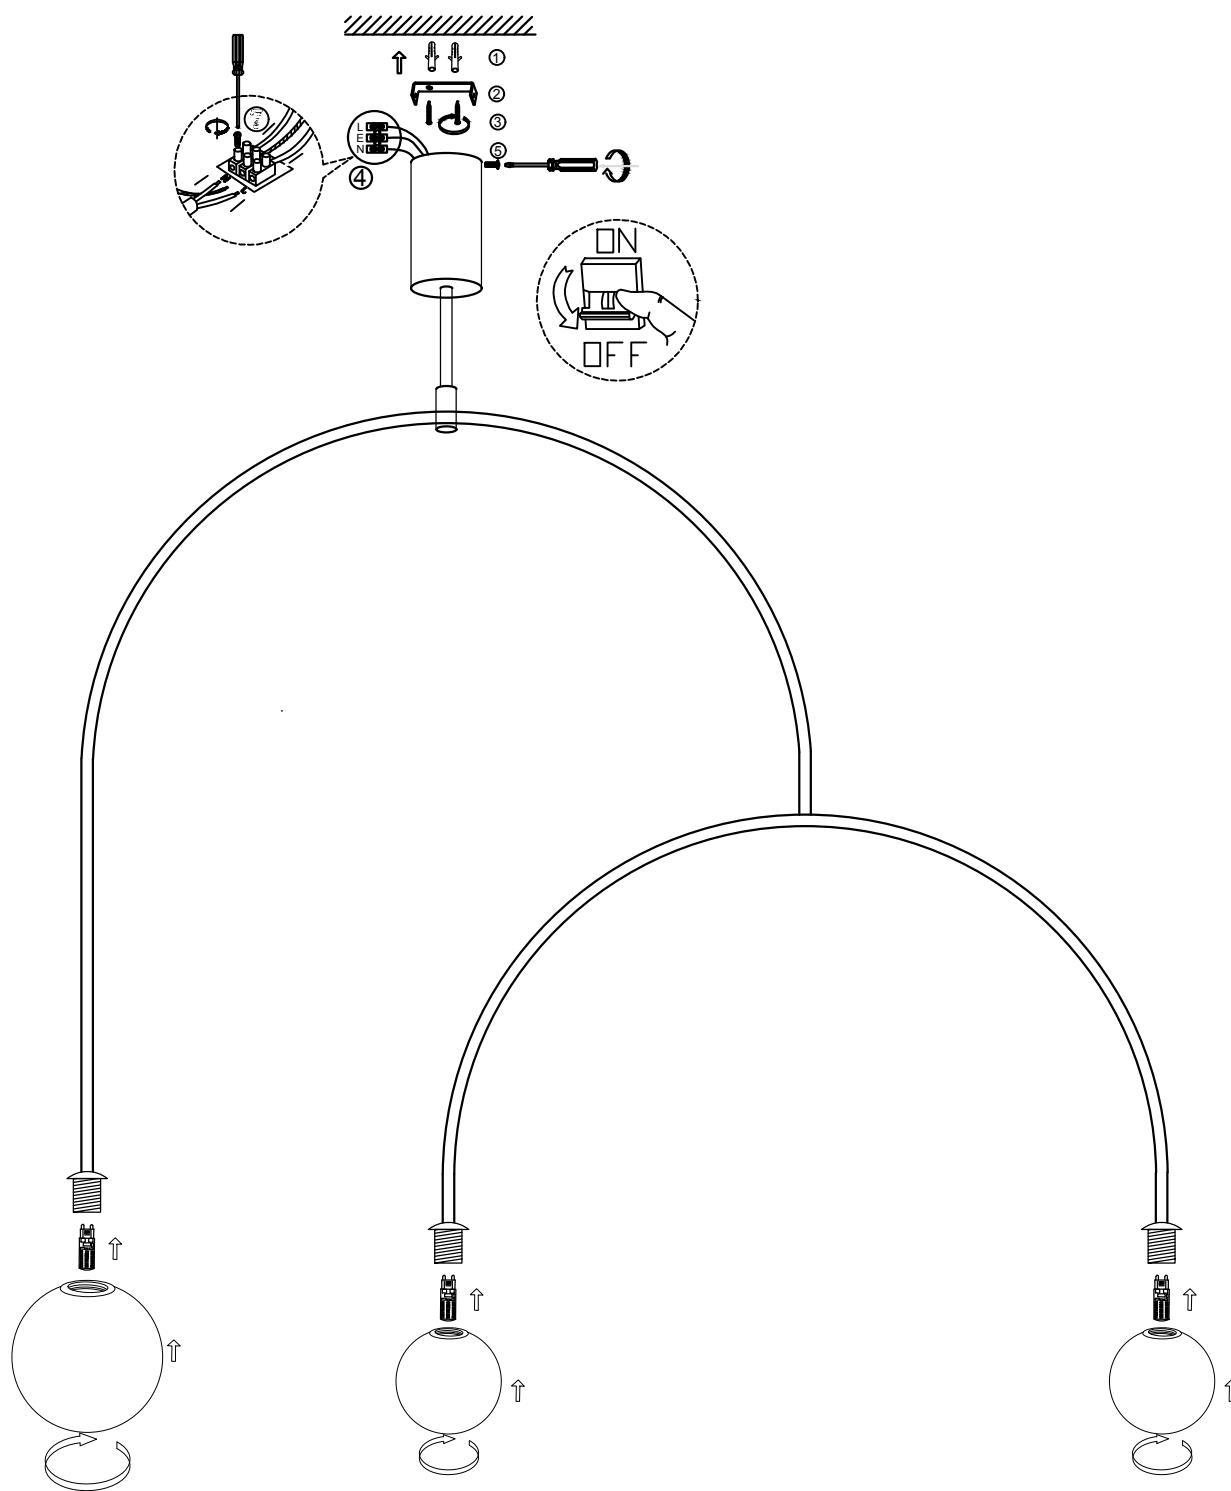

8628

1. Rated Voltage: AC220-250V
2. Frequency: 50Hz
3. light source:G9
4. Material: Metal And Glass