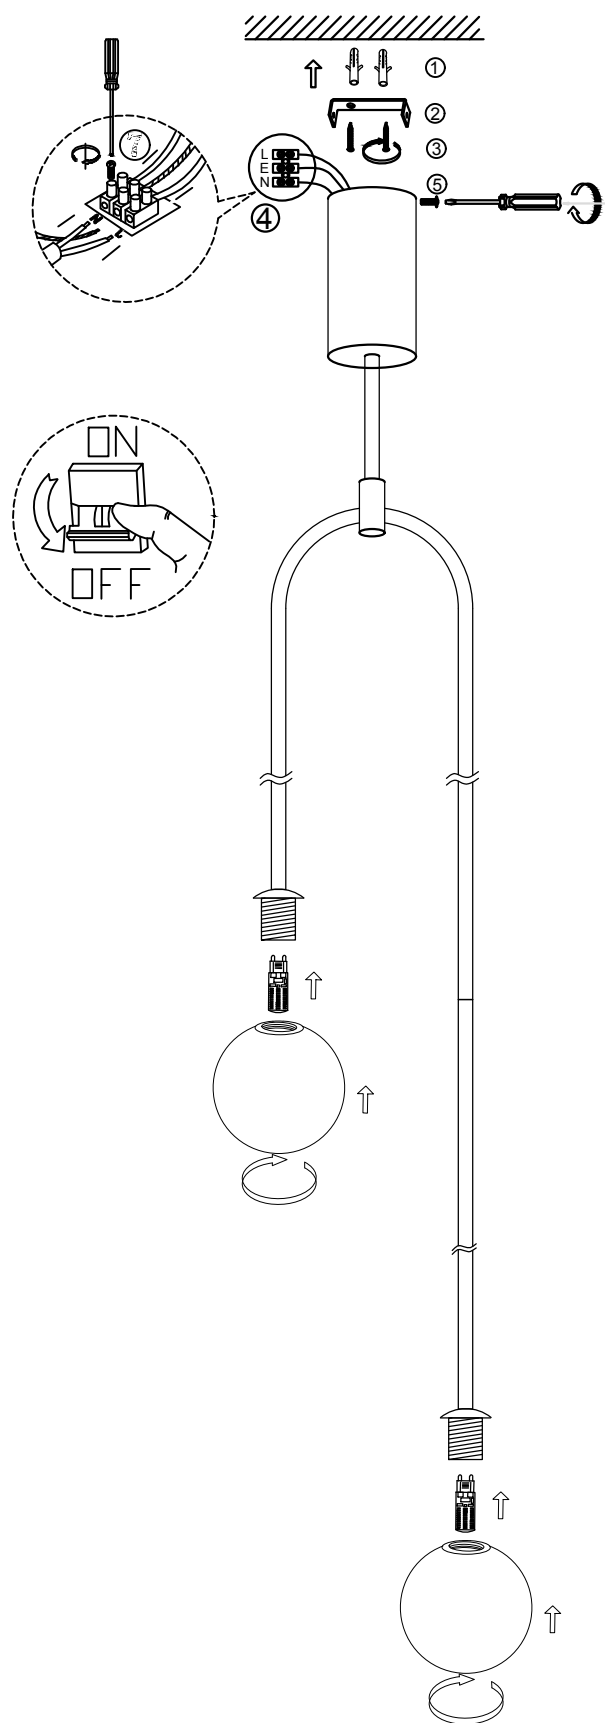

8628

1. Rated Voltage: AC220-250V
2. Frequency: 50Hz
3. light source: G9
4. Material: Metal And Glass