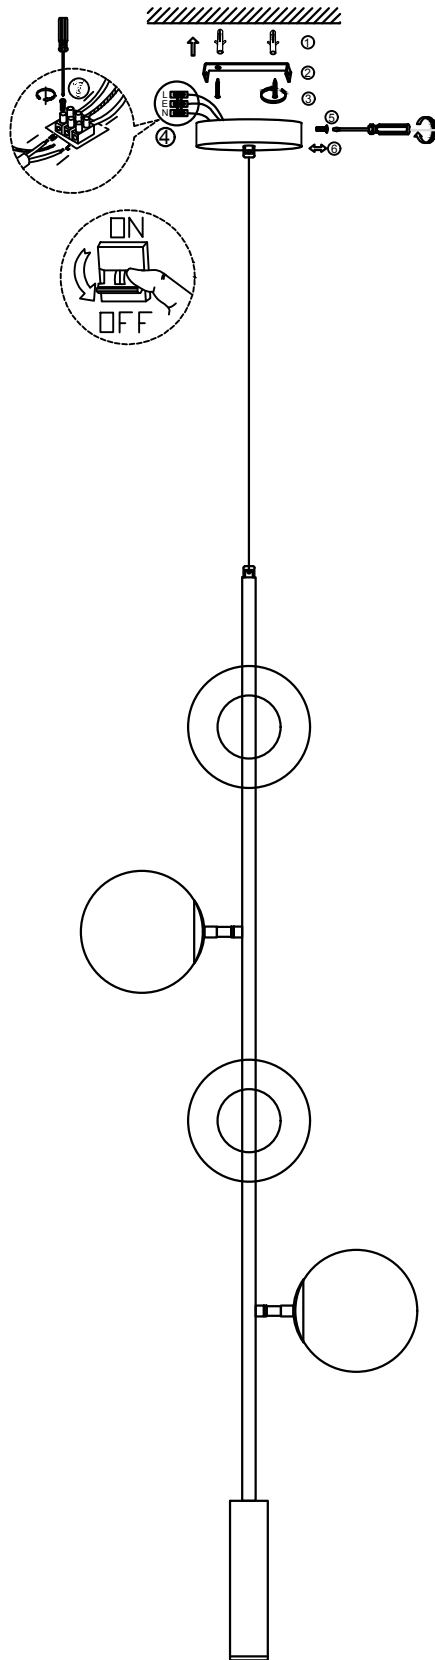

8149-4A

1. Rated Voltage: AC220-250V
2. Frequency: 50Hz
3. light source:G9
4. Material: Metal And Glass